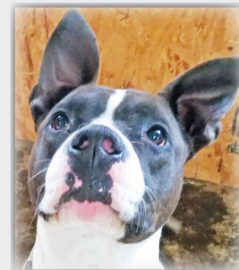

Pet EXPO

Featured pet: Oreo is a 2-month-old male border collie. Oreo was brought in as a stray with his sister. He is energetic, playful, and loving. He will need attention and training to become the dog that you've always wanted.

Featured pet: Mitzie is a 1-year-old Australian cattle dog mix. She is the cutest, sweetest and friendliest with lots of energy and LOVES to play: tennis ball is her favorite, and tug-of-war. A home with lots of room to play and run is a must, and a home with older children would be best. She will need some training to learn manners and the basics. She is very smart and will pick up training fast. She will need to meet other dogs first to make sure they get along.

Featured pet: Miss May is a female pitbull mix with a very happy soul. She loves to play with water and carries her favorite bowl with her everywhere she goes. She play well with most dogs and walks well on a leash. She would need some house training but she is worth it.

Helena, very
smart at a few
years old. She
would need to be
the only pet.

Leland
male,
1-1/2 year-
old, German
shepherd.

Snow
female,
2-month-old,
domestic
short hair.

Onyx 2
female,
1-year-old
domestic long
hair mix.