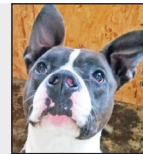

Pet EXPO

Featured pet: Ventus is a male 1-year-old Black Labrador. He is house trained, rides well in a car and is leash trained. He is a sweet and quiet, shy with new people. He is good with other dogs, cats, and children of all ages.

Featured pet: Stella is a 2 year and 8 month old female boxer mix. She loves to be loved and cuddled. She knows some basic commands like "sit" and "shake." She is not sure what to do with toys. She will need to be introduced to other dogs in the home. She is spayed, microchipped and up-to-date on vaccinations.

Featured pet: Thor is a male short and squat lab mix. He is the best dog you can ever get. He loves people, knows a dog door, sits, shakes and loves to go for rides. He likes kids and going for walks. He is also potty trained. He would be a great addition to your family.

Sunrise,
1-year-old
Nova Scotia
Duck Trolling
Retriever.

Trusty
male,
2-year-old
bloodhound.

Princess
female
10-year-old
domestic
short hair.

Thunder,
4-year-old
male Siberian
husky/German
shepherd.

Chance,
1-year-old male
shepherd mix.
Loves people,
knows dog door.