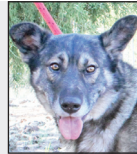

Pet EXPO

Featured pet: Ventus is a male 1-year-old Black Labrador. He is house trained, rides well in a car and is leash trained. He is a sweet and quiet, shy with new people. He is good with other dogs, cats, and children of all ages.

Featured pet: Stella is a 2 year and 8 month old female boxer mix. She loves to be loved and cuddled. She knows some basic commands like "sit" and "shake." She is not sure what to do with toys. She will need to be introduced to other dogs in the home. She is spayed, microchipped and up-to-date on vaccinations.

Featured pet: Thor is a male short and squat lab mix. He is the best dog you can ever get. He loves people, knows a dog door, sits, shakes and loves to go for rides. He likes kids and going for walks. He is also potty trained. He would be a great addition to your family.

Sunrise,
1-year-old
Nova Scotia
Duck Trolling
Retriever.

Trusty
male,
2-year-old
bloodhound.

Princess
female
10-year-old
domestic
short hair.

Thunder,
4-year-old
male Siberian
husky/German
shepherd.

Chance,
1-year-old male
shepherd mix.
Loves people,
knows dog door.