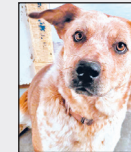

Featured pet

Gloria is a 4-year-old Aussie mix, long haired. She is potty trained and loves to go on walks. She enjoys people and loves treats. She is so sweet and loving. She needs a large yard to run and a home to have a comfy bed inside to sleep in. She is ready to find the perfect home.

Abby
female,
3-year-old
Chihuahua
(doesn't bark).

Oscar
male,
2-year-old
mixed
breed.

Fester
male,
7-year-old
Siamese
mix.

Belle
6-year-old
female
Australian
cattle dog mix.

Kasha, female
one year old
sweet heeler lab
mix, coat feels
like velvet.

Blue, 1-year-old
heeler mix. Very
smart, walks well on
leash. Loves people
and playing around.

Gizmo
male,
4-year-old,
Chihuahua.

LBJ
1-year-old
male
rat.

Simon
male, approx.
1-year-old
domestic
short hair.

Blue
male 9-year-
old Australian
cattle dog
mix.

Vegas, male
6-year-old chow
mix. He loves to
play in pool and
cuddle.

Heidi, 1-year-
old female red
heeler mix.
Gets along with
other dogs.

Pet Allies/Show Low Animal Control