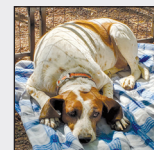

Featured pet

Sparrow is a 10-month-old male, Cattle dog mix. Needs someone experienced with cattle dogs. He is very affectionate and smart but does need a job.

Featured pet

Bear is a 1 1/2-year-old male, Retriever, golden/rottweiler. Looking for a family with a big yard and lots of love to give. Loves to play, needs home with bigger kids.

Featured pet

Squirt is a 2-year-old male, mixed breed. High energy, loves to play and would need a little training.

Matilida
2-year old female, herding breed.

Doc
9-year-old male, Pit bull. (must be only pet)

Billy
2-year-old male, Shepherd mix.

George
2-year-old male, Domestic short hair cat.

Patch
6-month-old female, hound mix.

Nolan
5-year-old male, Pitbull mix.

Midas
2-year-old male, Austrian shepherd/hound mix.

Bobbi
1-year-old tabby cat.

Vadar
1-year-old male, Cane Corso/mix.

Maui
2-year-old female, Domestic short hair cat.

Stark
2-year-old male, Lab, Pit, Dane mix.

Suzie
7-year-old female, hound mix.

Pet Allies/Show Low Animal Control