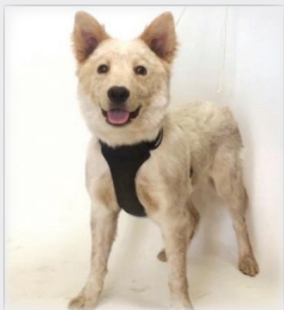

Featured pet

Sparrow is a 10-month-old male, Cattle dog mix. Needs someone experienced with cattle dogs. He is very affectionate and smart but does need a job.

Featured pet

Bear is a 1 1/2-year-old male, Retriever, golden/rottweiler. Looking for a family with a big yard and lots of love to give. Loves to play, needs home with bigger kids.

Featured pet

Squirt is a 2-year-old male, mixed breed. High energy, loves to play and would need a little training.

Matilida
2-year old female, herding breed.

Doc
9-year-old male, Pit bull. (must be only pet)

Billy
2-year-old male, Shepherd mix.

George
2-year-old male, Domestic short hair cat.

Patch
6-month-old female, hound mix.

Nolan
5-year-old male, Pitbull mix.

Midas
2-year-old male, Austrian shepherd/hound mix.

Bobbi
1-year-old tabby cat.

Vadar
1-year-old male, Cane Corso/mix.

Maui
2-year-old female, Domestic short hair cat.

Stark
2-year-old male, Lab, Pit, Dane mix.

Suzie
7-year-old female, hound mix.

Pet Allies/Show Low Animal Control