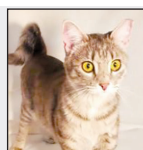

Featured pet

Sparrow is a 10-month-old male, Cattle dog mix. Needs someone experienced with cattle dogs. He is very affectionate and smart but does need a job.

Featured pet

Bear is a 1 1/2-year-old male, Retriever, golden/rottweiler. Looking for a family with a big yard and lots of love to give. Loves to play, needs home with bigger kids.

Featured pet

Squirt is a 2-year-old male, mixed breed. High energy, loves to play and would need a little training.

Matilida
2-year old female, herding breed.

Doc
9-year-old male, Pit bull. (must be only pet)

Billy
2-year-old male, Shepherd mix.

George
2-year-old male, Domestic short hair cat.

Patch
6-month-old female, hound mix.

Nolan
5-year-old male, Pitbull mix.

Midas
2-year-old male, Austrian shepherd/hound mix.

Bobbi
1-year-old tabby cat.

Vadar
1-year-old male, Cane Corso/mix.

Maui
2-year-old female, Domestic short hair cat.

Stark
2-year-old male, Lab, Pit, Dane mix.

Suzie
7-year-old female, hound mix.

Pet Allies/Show Low Animal Control