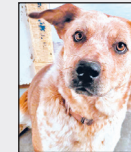

Featured pet

Gloria is a 4-year-old Aussie mix, long haired. She is potty trained and loves to go on walks. She enjoys people and loves treats. She is so sweet and loving. She needs a large yard to running and a home to have a comfy bed inside to sleep in. She is ready to find the perfect home.

Abby
female,
3-year-old
Chihuahua
(doesn't bark).

Oscar
male,
2-year-old
mixed
breed.

Fester
male,
7-year-old
Siamese
mix.

Belle
6-year-old
female
Australian
cattle dog mix.

Kasha, female
one year old
sweet heeler lab
mix, coat feels
like velvet.

Blue, 1-year-old
heeler mix. Very
smart, walks well on
leash. Loves people
and playing around.

Gizmo
male,
4-year-old,
Chihuahua.

LBJ
1-year-old
male
rat.

Simon
male, approx.
1-year-old
domestic
short hair.

Blue
male 9-year-
old Australian
cattle dog
mix.

Vegas, male
6-year-old chow
mix. He loves to
play in pool and
cuddle.

Heidi, 1-year-
old female red
heeler mix.
Gets along with
other dogs.

Pet Allies/Show Low Animal Control