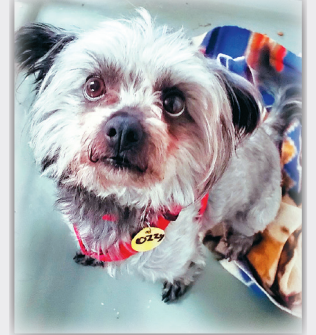

Pet EXPO

Featured pet: Natus, 1-year-old male pit bull/Bullmastiff mix. He came to the shelter because the owner had too many animals. He is strong on a leash and will need basic training. He's not housebroken, but is young enough to be taught. He has the potential to be a great dog, just needs some love & attention.

Featured pet: Houston is a 1-1/2 year old Mastiff mix. He is friendly and active, loves to run. He will need to learn the leash and house manners and would do best in a home with older children. He is a big guy. He might be better with female dogs his size. He cannot go to a home with cats.

Featured pet: Ozzie is a very happy 4-year-old Shitzu mix. He is very friendly and loves to be by your side. He is spunky and smart, would need a very well secured yard because he is so smart! He has lots of energy and knows the dog door and sit.

Mila
female,
2-year-old
Boxer.

Max, male,
2-year-old
pitbull, needs
to be the
only dog.

Petrie
female 1-1/2
year old
domestic
medium hair.

Westley
8-year
male
shepherd
mix.

Miss May pit
mix, Bubbly
personality. She
needs to be the
only pet in home.