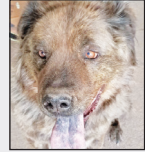

Pet EXPO

Featured pet: Natus, 1-year-old male pit bull/Bullmastiff mix. He came to the shelter because the owner had too many animals. He is strong on a leash and will need basic training. He's not housebroken, but is young enough to be taught. He has the potential to be a great dog, just needs some love & attention.

Featured pet: Houston is a 1-1/2 year old Mastiff mix. He is friendly and active, loves to run. He will need to learn the leash and house manners and would do best in a home with older children. He is a big guy. He might be better with female dogs his size. He cannot go to a home with cats.

Featured pet: Ozzie is a very happy 4-year-old Shitzu mix. He is very friendly and loves to be by your side. He is spunky and smart, would need a very well secured yard because he is so smart! He has lots of energy and knows the dog door and sit.

Mila
female,
2-year-old
Boxer.

Max, male,
2-year-old
pitbull, needs
to be the
only dog.

Petrie
female 1-1/2
year old
domestic
medium hair.

Westley
8-year
male
shepherd
mix.

Miss May pit
mix, Bubbly
personality. She
needs to be the
only pet in home.