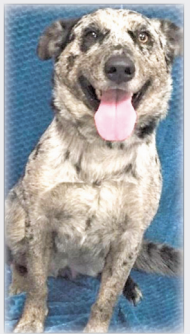

**Featured pet**

Taffy is a 3-year-old cattle dog. She would be great at search/rescue. She is smart, knows commands, loves squeaky toys, people and knows no strangers. She is a bit bossy with other dogs, she needs to be the only one. Taffy is house-trained, walks well on a leash and does reasonably well riding in a car (she whines a bit).

**Featured pet**

Diego is 2-year-old male Chihuahua/mix. He is goofy, loves toys, likes little dogs and small children, however, gets intimidated by big dogs. Will need some basic training. He knows "sit." Likes to herd when people are running. Loves to play.

**Featured pet**

Bravo and Delta are a bonded pair of very fluffy Orange males at 10 months old. They are shy and are learning to trust people but need patience and time. They are strictly inside only cats and love to have their heads scratched.