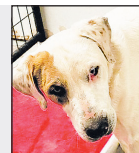

Pet EXPO

Featured pet

Blossom is a 2-year-old female Labrador. She is happy, energetic and is eager to please. She must be the Alpha dog in her castle.

Featured pet

Willie is a 5-year-old male shepherd mix. He loves playing with toys and being in a calm, comfortable environment. He has a wonderful personality, but will need to meet any other dogs prior to going home. He will also need to meet any kids that are in the home as well. Smokey will need some basic training but it will be time well spent because he loves my people.

Featured pet

Chance is a male 1-year-old happy shepherd mix. He loves people, playing with other dogs and yummy treats. He knows a dog door and walks well on a leash. He has blossomed into a great dog. He enjoys playing in the pools in the yard.

BB
male,
2-year-old
American
bulldog.

Zola
female,
4-month-old
hound.

Fester
male,
Siamese
mix.

Sammy
approx. 3-year-
old male terrier/
American pit
bull mix.

Kennedy, 6-to-
8-month-old. She
needs training,
loves people. Has
stripes like tiger.

Sadie, mixed
breed. She is shy
but loves attention.
Will need to be
inside out of sun.

Vanilla
female,
6-year-old,
Staffordshire
bull terrier.

Giblet
male,
3-year-old,
domestic
short hair.

Batman
male,
2-month-old
domestic
short hair mix.