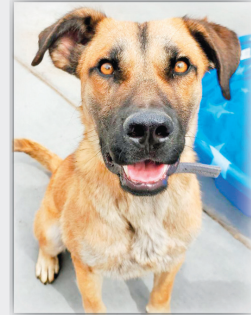

Pet EXPO

Featured pet:

Victor is a 6-year-old male Chihuahua, who lost his home because the family is struggling with 10 other dogs to care for. Victor takes medication for seizures twice a day and this is a lifetime commitment. He needs blood work checked yearly as well.

Featured pet

Colleen is a 1-1/2-year-old fenake border collie mix. She is a sweetheart, mellow and loving. She is eager to please and loves to have attention, and to get her back rubbed is the best. She would do great in a home with children. She will need to meet any other dogs in the home before being adopted.

Featured pet

Chance is a male 1-year-old Shepherd mix. He loves everyone and likes playing in the yards with other dogs. He knows a dog door and walks well on a leash. He is a goofball looking for a active family to do adventures with. He is a good kid looking to be loved.

Sally
18-month-old female labrador mix.

Georgia
2-year-old female English bulldog.

Robbie
male 2-year-old domestic short hair mix.

Annie
female 7-year-old shepherd mix.

Apollo, male 5 month mix breed. Loves walks, will be medium size.