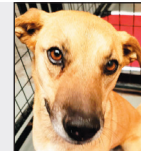

Featured pet

Chance is a male 1-year-old Shepherd mix. He loves everyone and likes playing in the yards with other dogs. He knows a dog door and walks well on a leash. He is a goofball looking for a active family to do adventures with. He is a good kid looking to be loved.

Sally
18-month-old female labrador mix.

Georgia
2-year-old female English bulldog.

Robbie
male 2-year-old domestic short hair mix.

Annie
female 7-year-old shepherd mix.

Apollo, male 5 month mix breed. Loves walks, will be medium size.

Bree
female mix at 1-2 years old. She is active and ready to play.

Tina
5-year-old, female, Shepherd mix.

Billy
one of dozens of kittens available for adoption.

Skipper
female, 2-1/2-year-old retriever, lab mix.

Milo
male 1-1/2-year-old shepherd mix.

Blue, 1-year-old blue heeler mix. Smart, loves people, always ready to play.

Poppy, very sweet 1-year-old female aussie/heeler mix Would love to be by your side.

Pet Allies/Show Low Animal Control