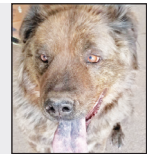

Pet EXPO

Featured pet: Charlie is a 4-year-old female Rottweiler mix. She is good with small children, other dogs. She is gentle, loves the outdoors and then coming in at night. She also loves to jog/walk and ride in cars. She is housebroken and uses the doggy door. She does not bark. A great family dog.

Featured pet: Pogo is a 1-year-old male black heeler mix. This happy boy is always to play. He gets along with other dogs and knows a dog door. He was named Pogo because when he gets excited he jumps like a pogo stick.

Kimi
female,
6-year-old
Chihuahua.

Ozzie
male,
9-month-old
pointer mix.

Duckie
female 1-1/2
year old
domestic
medium hair.

Stryker
1-year
male terrier,
American pit
mix.

Mika, 1-year-old
female mini pit/
lab. Knows dog
door gets along
with other dogs.

Clarence
male
1-year-old
retriever, flat-
coated mix.

Chance, 1-year-
old shepherd
mix, gets along
with most dogs,
knows sit.

Chico
male, 6-month-
old. Will be
a large dog,
needs big yard.

Pet Allies/Show Low Animal Control