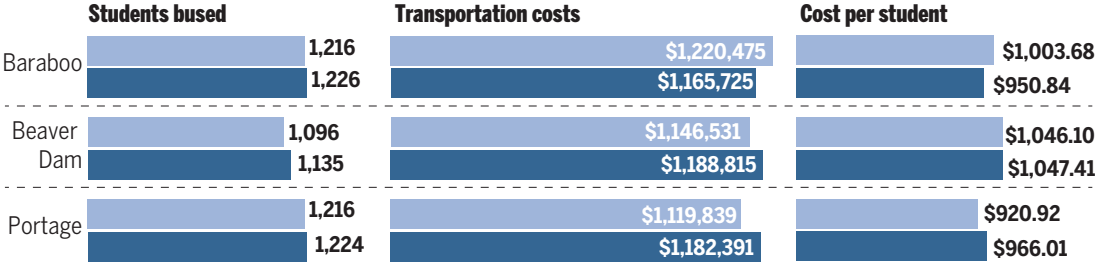

School transportation costs

2017-2018 2018-2019

Note: Carriers for the districts were: Kobussen in Baraboo, Johnson in Beaver Dam and GO Riteway in Portage.