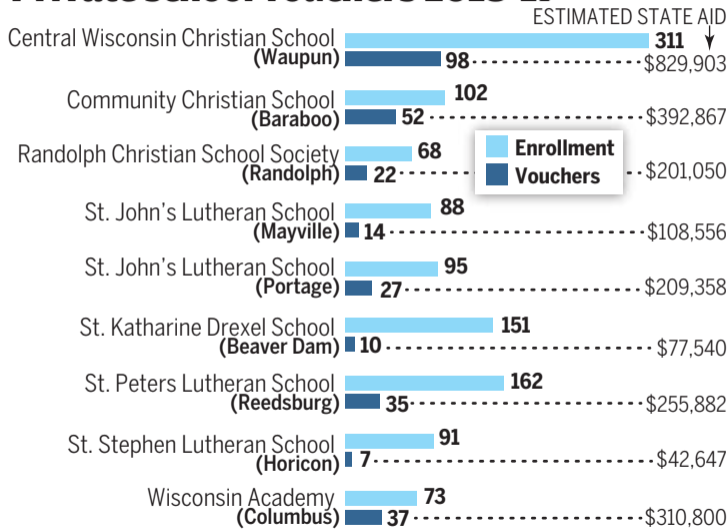

Voucher students per school district

Note: Data is full-time equivalent students

Source: DPI

Private school vouchers 2018-19

Lee Enterprises graphic