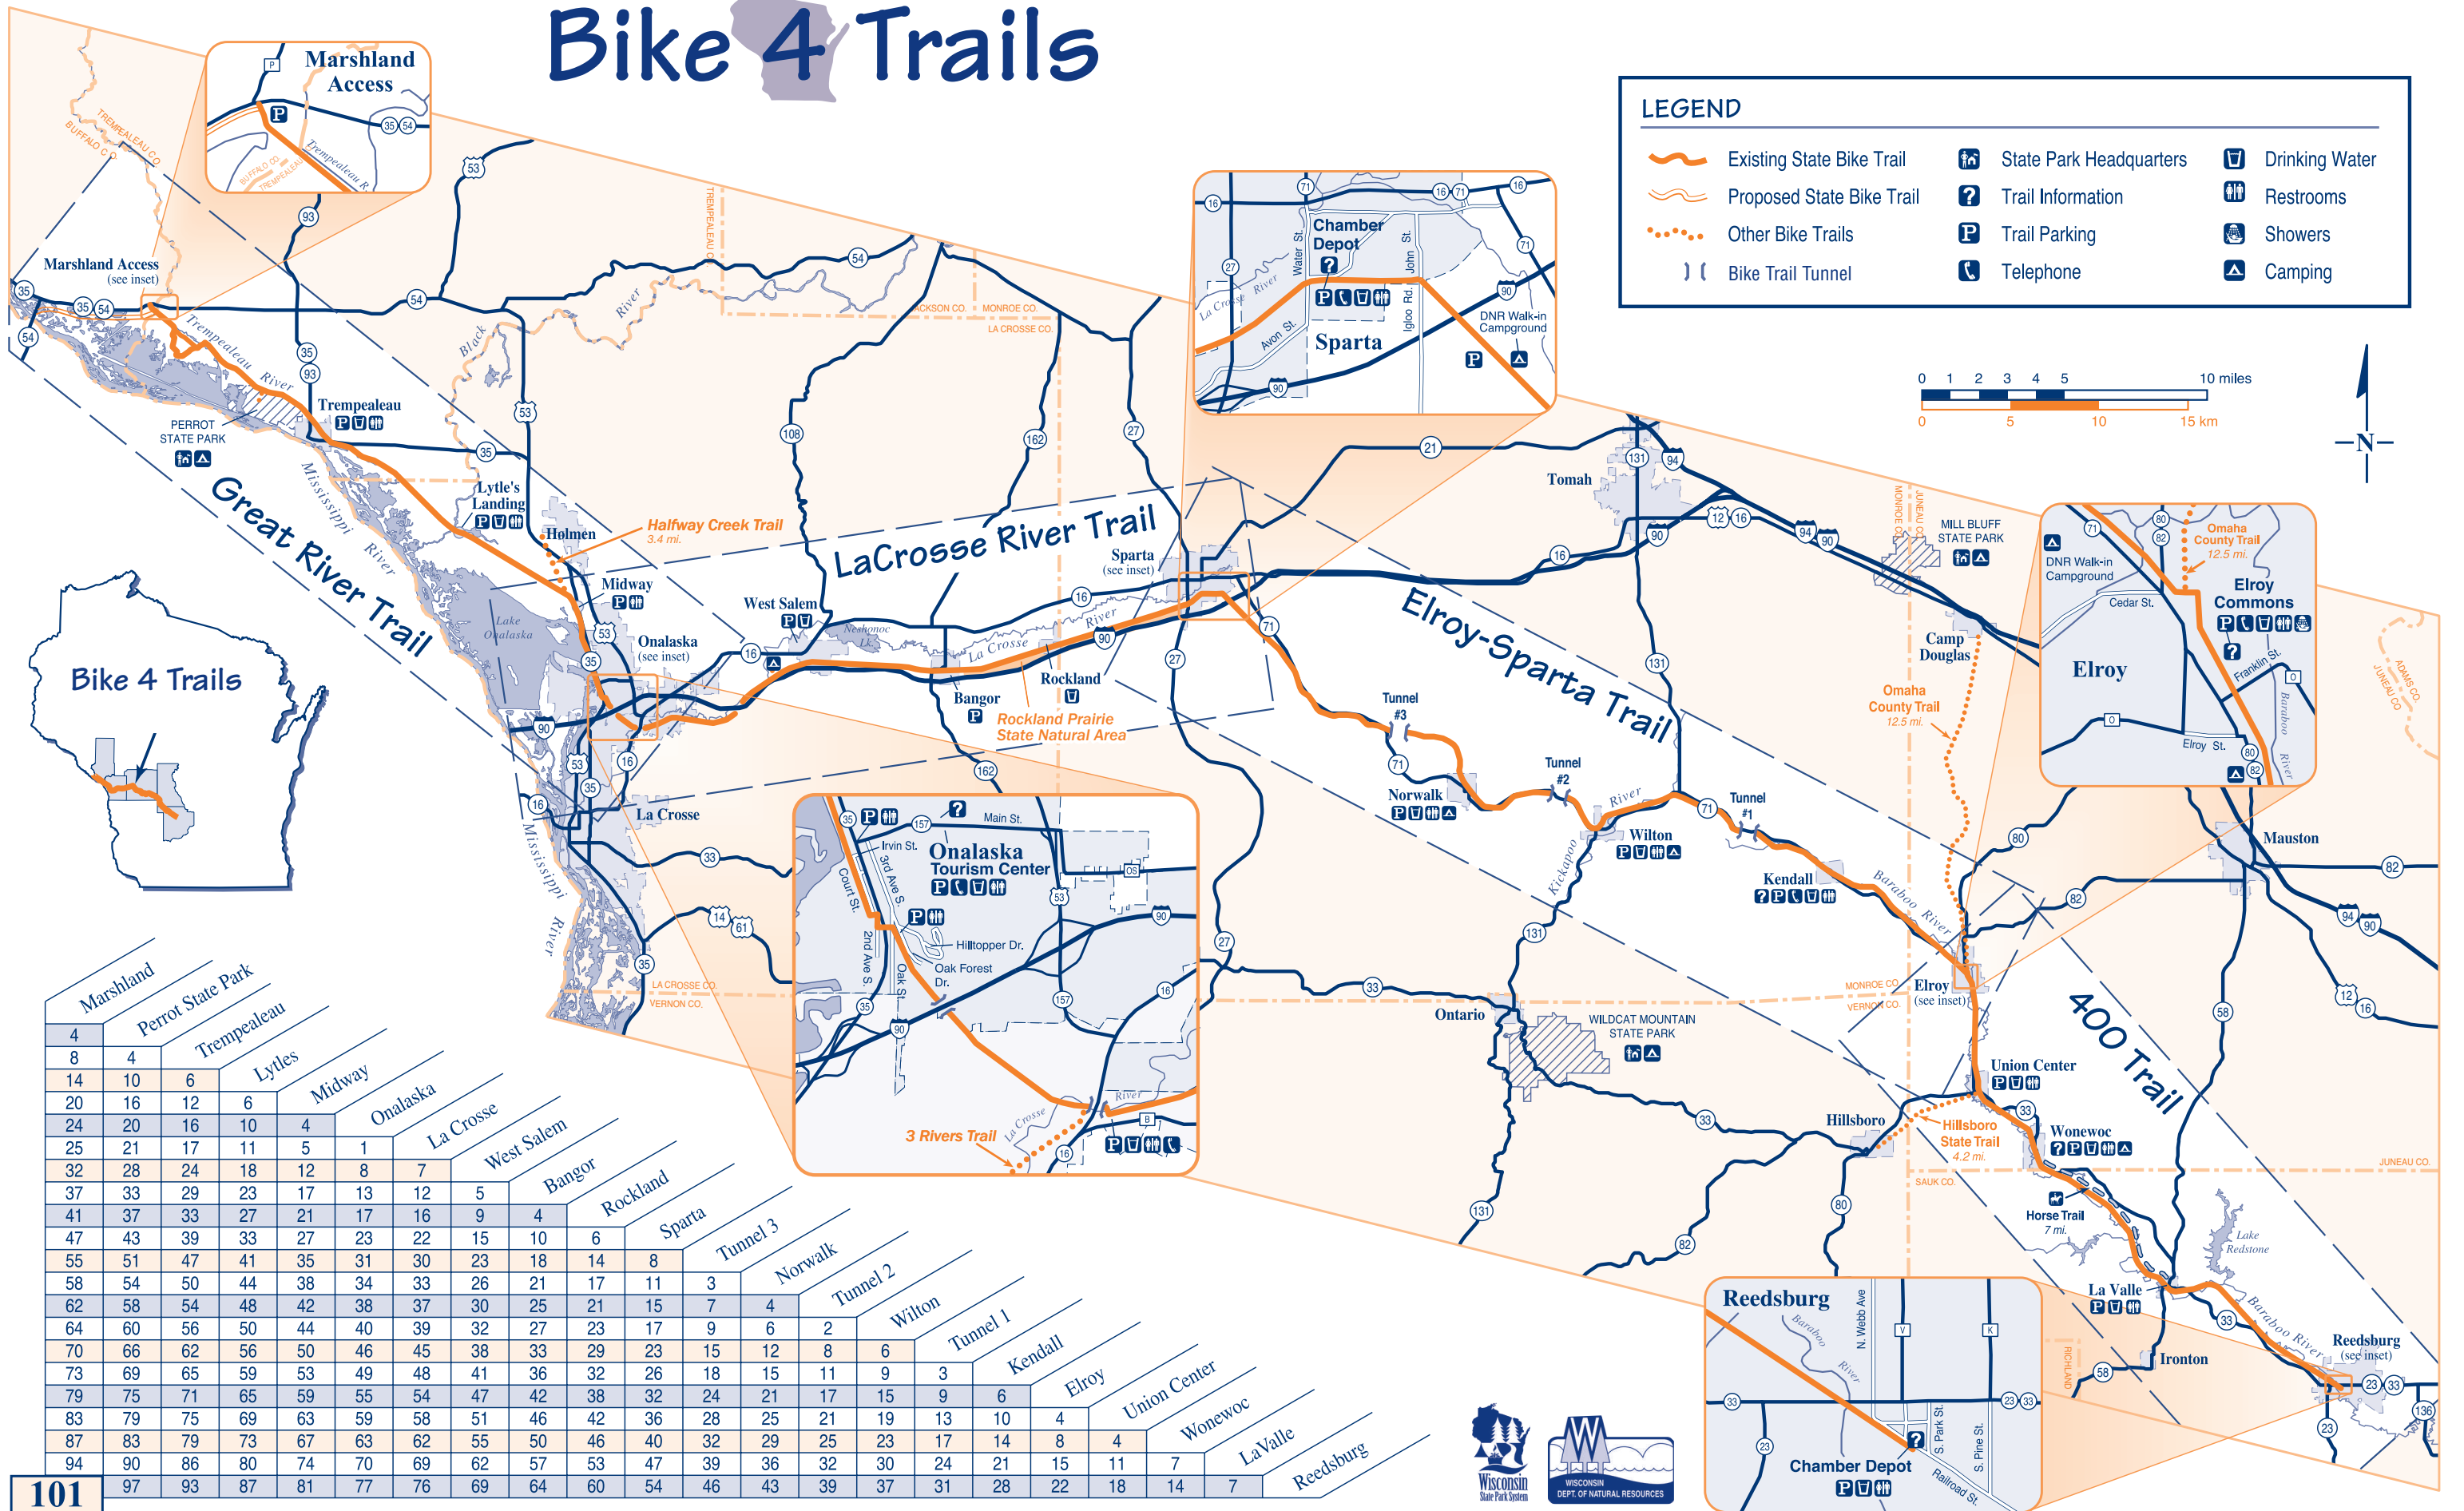

# Bike 4 Trails

**LEGEND**

- Existing State Bike Trail
- Proposed State Bike Trail
- Other Bike Trails
- Bike Trail Tunnel
- State Park Headquarters
- Trail Information
- Trail Parking
- Telephone
- Drinking Water
- Restrooms
- Showers
- Camping

**101** miles  
All mileage is approximate