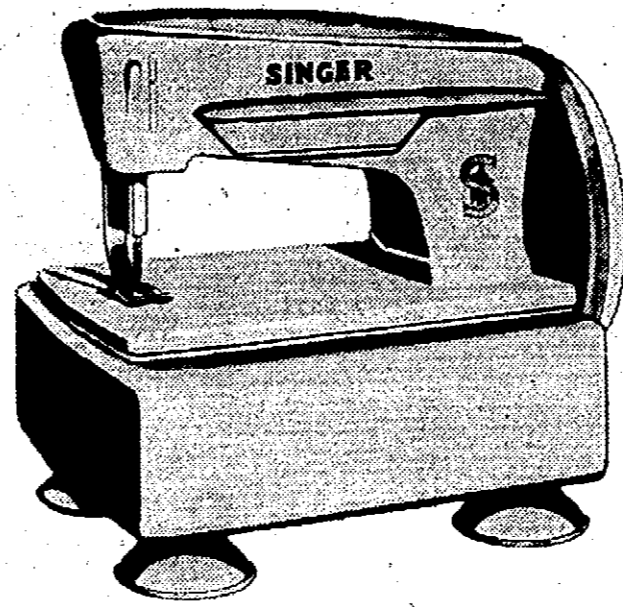

New Singer Trimhandy Machine

for paper dolls and other paper cutouts 4.95

Just place paper under the presser foot and turn the handle. Special cutting needle cuts out the paper dolls, their clothes, and all the other cutouts that little girls love. Safer than scissors—presser foot acts as a finger-guard. And the TRIMHANDY Machine is so much fun. She'll use it for all kinds of paper creations. Sturdily made. Secures to the table with suction cups.

Sewhandy Machine ..... 14.95 Sewhandy Electric 24.95

BLACK'S STREET FLOOR—Notions

FAMILY SHOP TOMORROW 9:30 A.M. to 9 P.M.

When you don't know sizes, Black's notions is the place to gift-shop