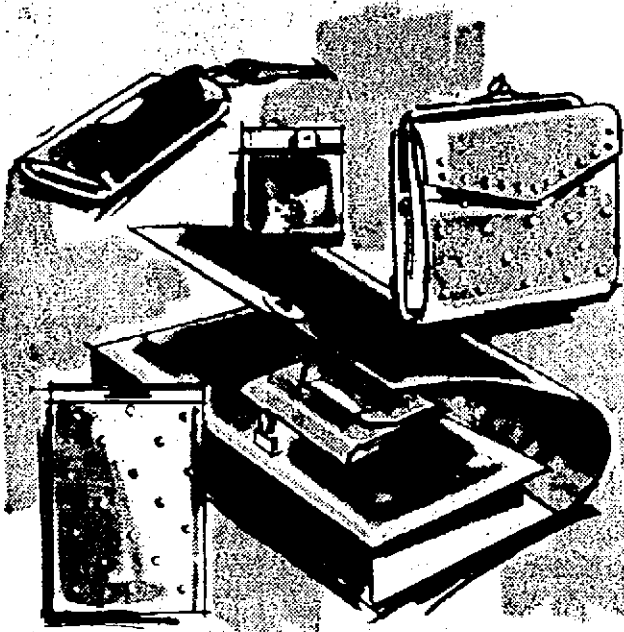

BLACK'S STREET FLOOR — Gloves

half-price leather goods for men, women

REG. 2.50 TO 12.50 1.25-6.25

Lovely leathers in famous name purse accessories. Full assortment of styles and colors. Billfolds, french purses, key cases, eyeglass cases, cigarette cases, clutches for women. Pocket secretaries, billfolds, key cases for men.

Dressing Table Gifts

Beautiful dressing table accessories, highly decorated and finished in 24 karat gold plate. Prices are much lower than usual on these items.

JEWEL BOXES:

Oval, triangular and square boxes topped with beveled-plate glass. Interior lined with gold-colored velvet. Sides are beautifully designed with tiny figures 8.00

3-PIECE DRESSER SETS:

Mirror, comb and brush sets are all gold plated. Backs of mirrors and brushes are white with medallion of vase and flowers. 12.00

- Dresser Tray, 17", gold-plated 11.00
- Tissue Box, for cleansing tissues 8.00
- 3-Pc. Cologne Set, 2 bottles, powder box.... 17.50