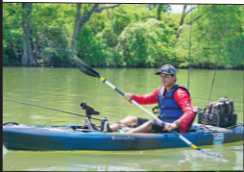

FAMILY FRIENDLY RENTALS

319-961-6232

- KAYAKS
- CANOES
- RIVER TUBES
- TWO PERSON KAYAKS
- PEDAL BOATS
- GUIDED TOURS
- SUP YOGA
- L.E.D. NIGHT TOURS
- SAND VOLLEYBALL
- CONCESSIONS
- PADDLE BOARDS AND MORE