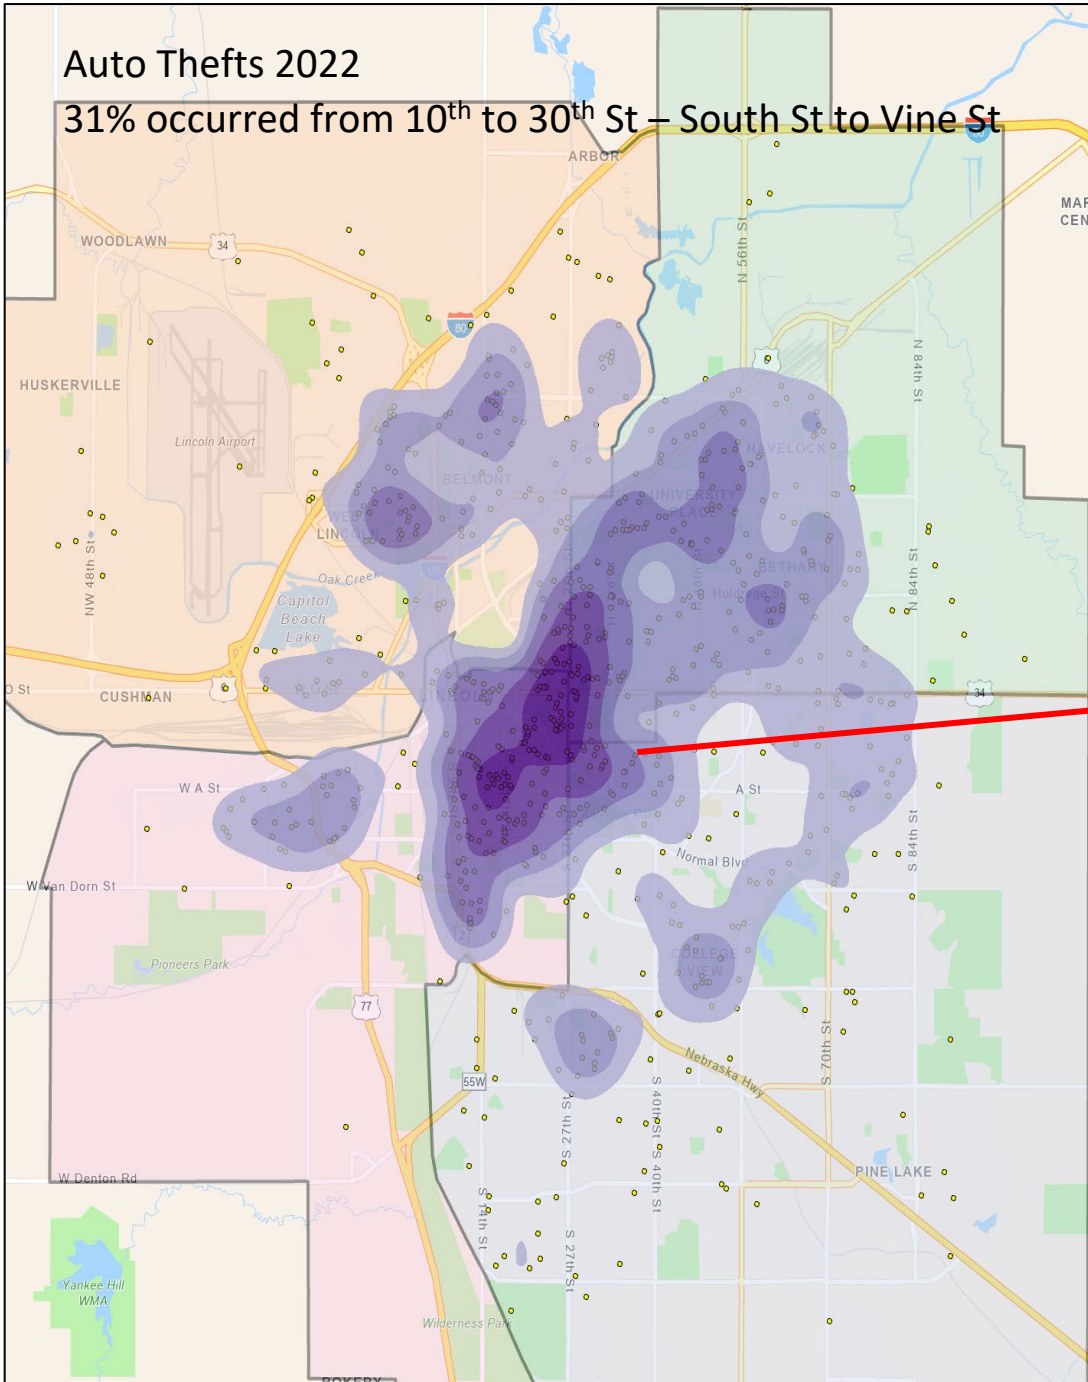

Color

Silver/Gray: 26%
 White: 24%
 Black: 14%
 Red: 11%

Lincoln Police Department

Crime Analysis & Intelligence Unit

Auto Thefts

Projected: 861 in 2022

Lincoln Police Department

Crime Analysis & Intelligence Unit

Auto Thefts 2022

31% occurred from 10th to 30th St – South St to Vine St

- 31.5% occurred on the street
- 20% occurred at a multi-unit apartment
- 19% occurred at single-family residences