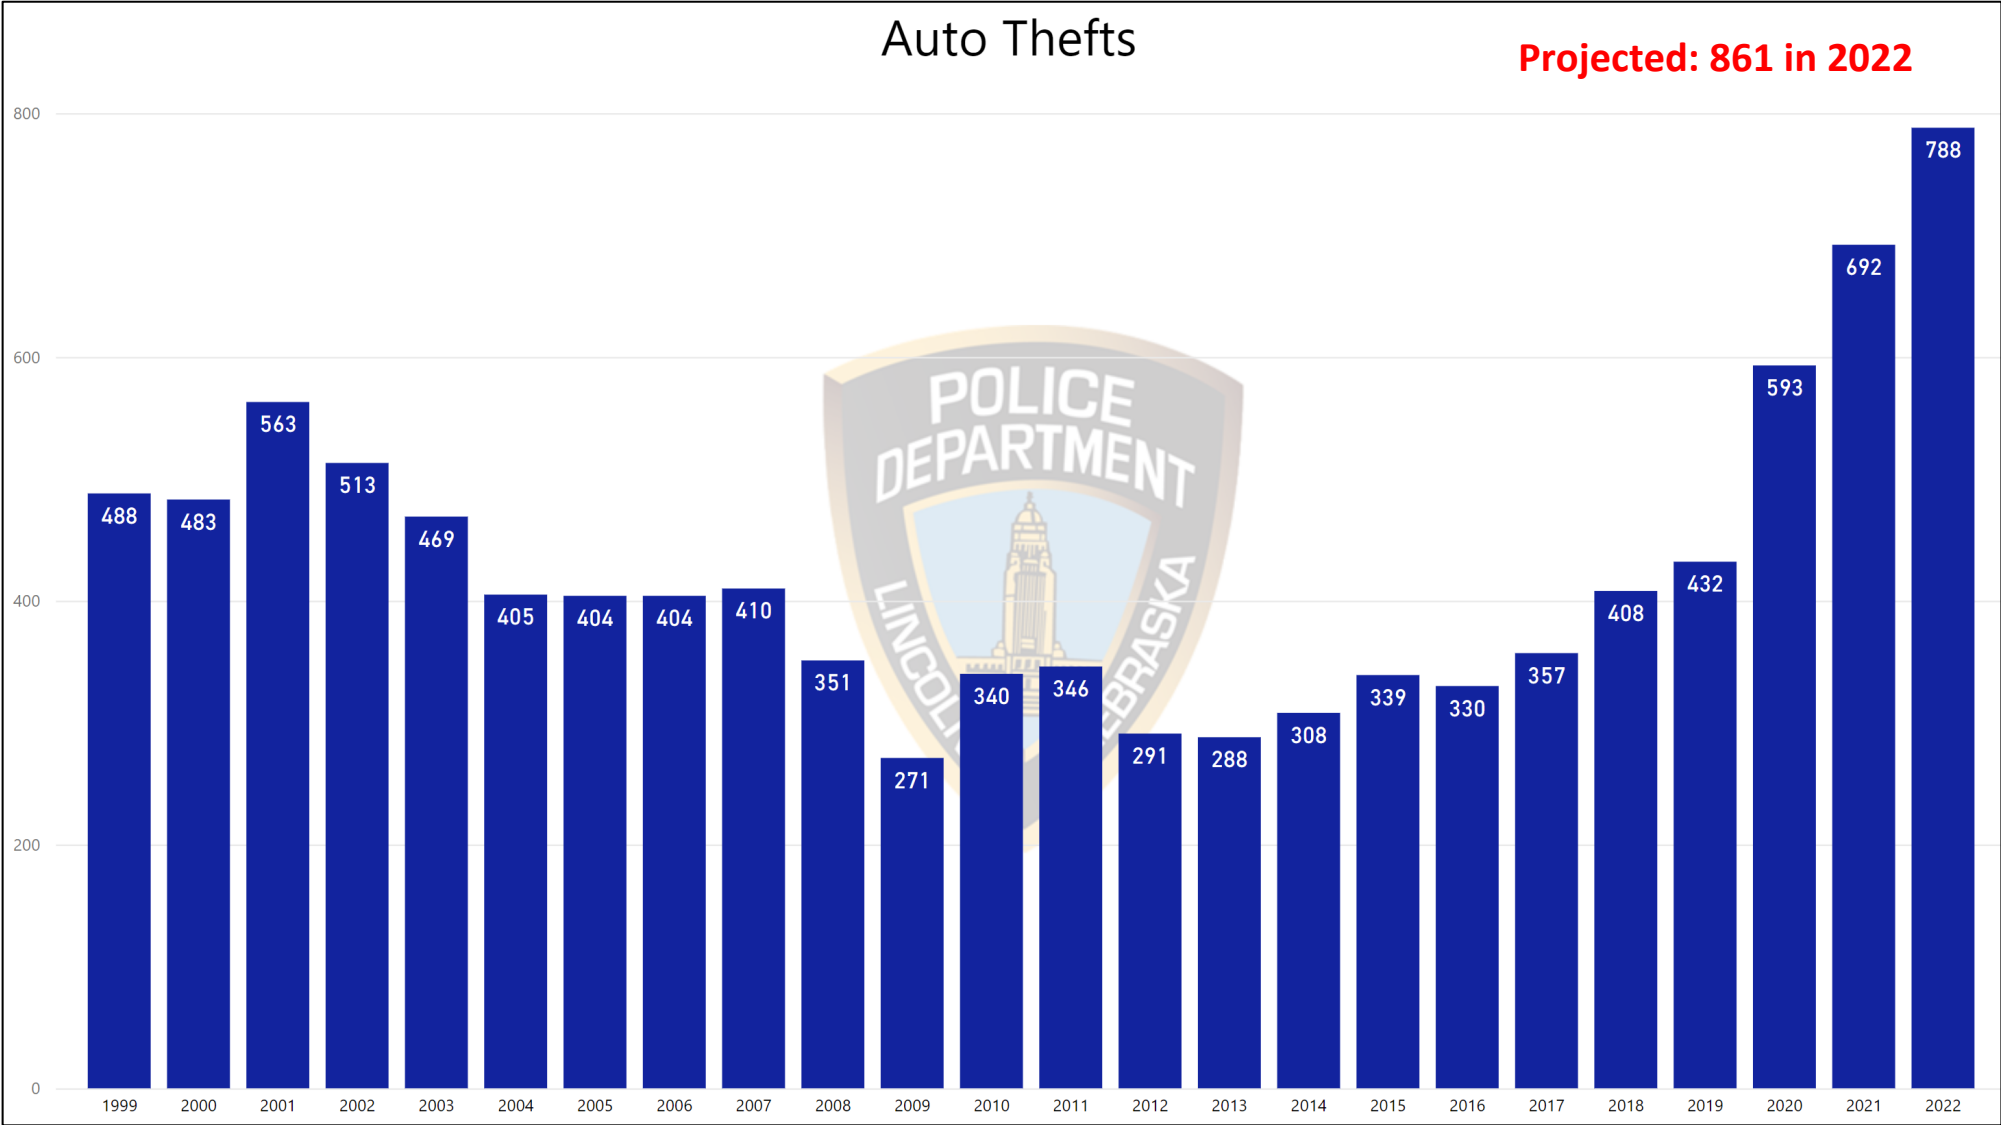

Lincoln Police Department

Crime Analysis & Intelligence Unit

Auto Thefts

109 Auto Thefts in Nov. 2022
Highest monthly total

Clearance Rates

2022: 25.9%
 2021: 26.2%
 2020: 27.7%
 2019: 18.8%
 2018: 23.8%
 2017: 17.4%

Miscellaneous 2022

Recovered: 88.1%
Unlocked: 68.6%
Keys Inside: 53.9%
Running: 20.7%

Avg Age of PRs/Suspects

2022: 27 yrs.
 2017-2021: 26 yrs.

Make

Chevy: 18%
 Ford 14%
 Honda 11%

Type

Auto: 47%
 SUV: 26%
 Truck: 18%

Color

Silver/Gray: 26%
 White: 24%
 Black: 14%
 Red: 11%

Lincoln Police Department

Crime Analysis & Intelligence Unit

Auto Thefts

Projected: 861 in 2022

Lincoln Police Department

Crime Analysis & Intelligence Unit

Auto Thefts 2022

31% occurred from 10th to 30th St – South St to Vine St

- 31.5% occurred on the street
- 20% occurred at a multi-unit apartment
- 19% occurred at single-family residences