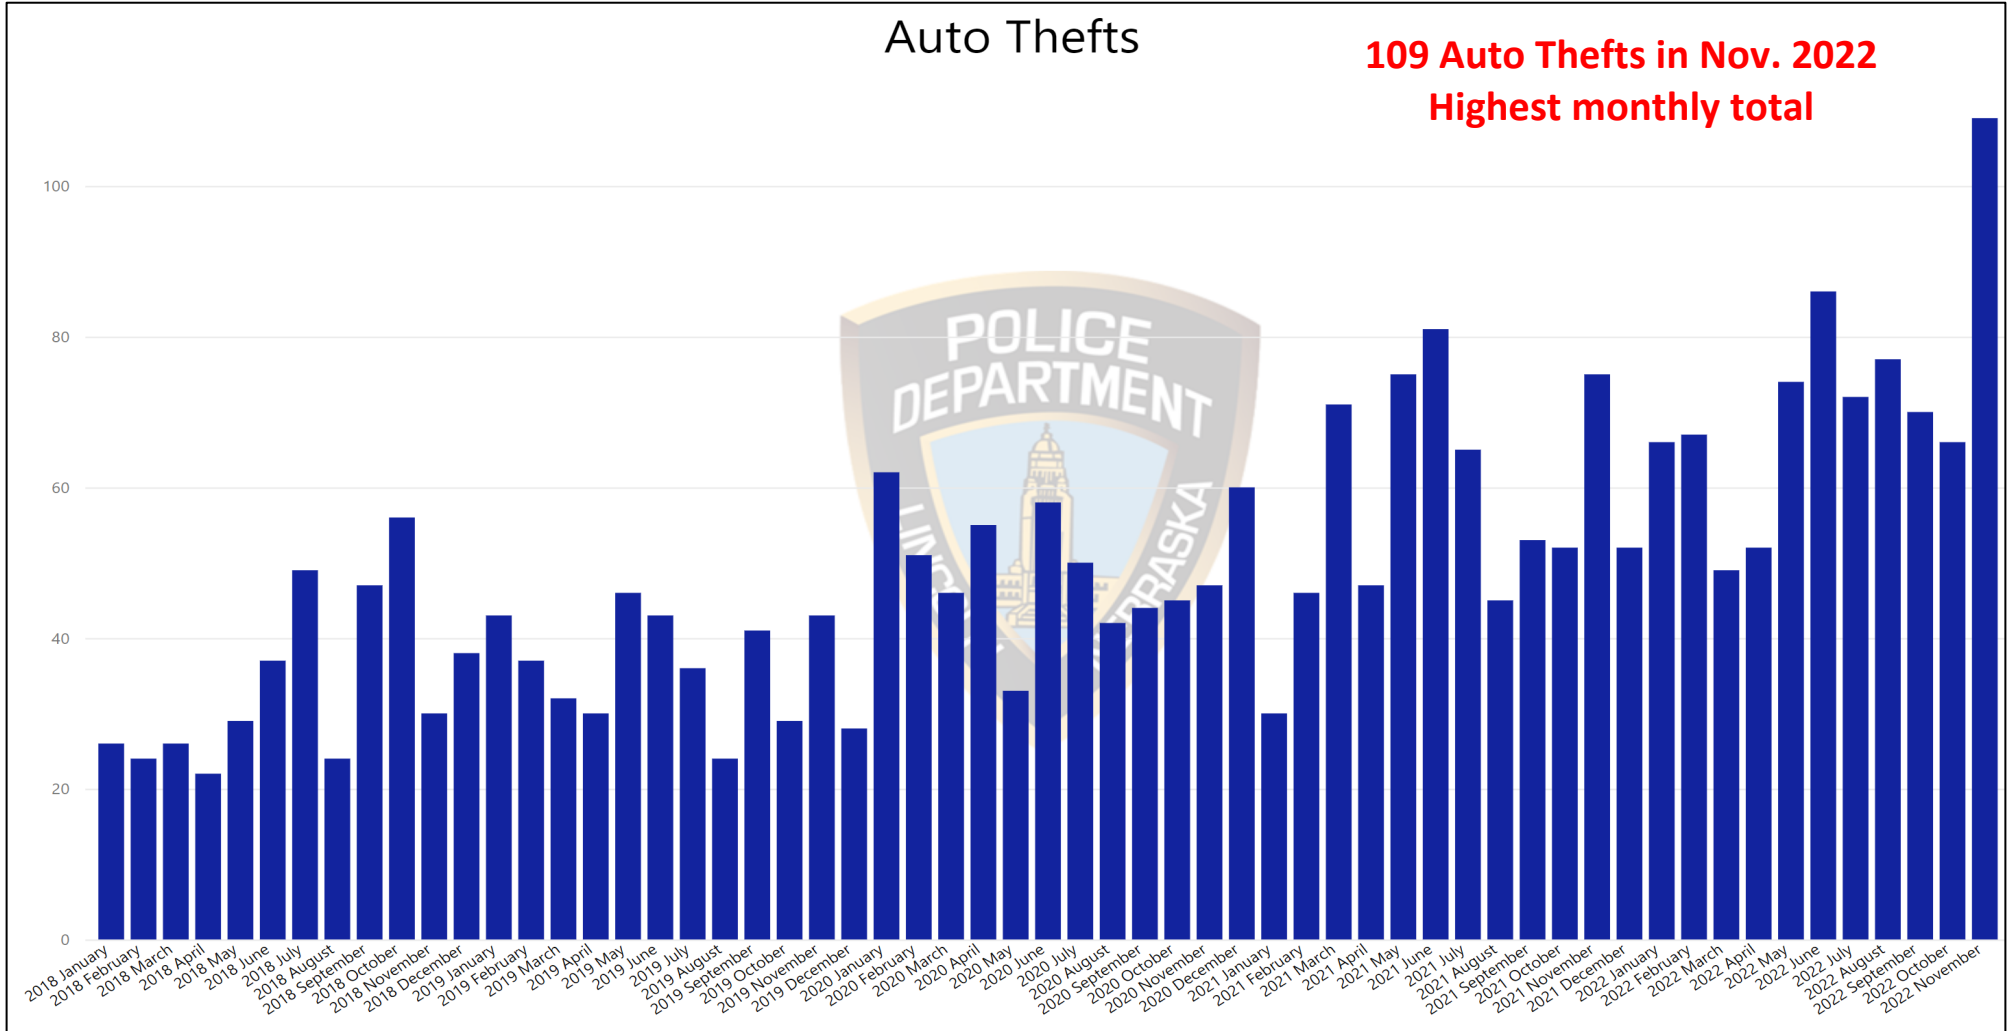

Lincoln Police Department

Crime Analysis & Intelligence Unit

Auto Thefts

109 Auto Thefts in Nov. 2022
Highest monthly total

Clearance Rates

2022: 25.9%
 2021: 26.2%
 2020: 27.7%
 2019: 18.8%
 2018: 23.8%
 2017: 17.4%

Miscellaneous 2022

Recovered: 88.1%
Unlocked: 68.6%
Keys Inside: 53.9%
Running: 20.7%

Avg Age of PRs/Suspects

2022: 27 yrs.
 2017-2021: 26 yrs.

Make

Chevy: 18%
 Ford 14%
 Honda 11%

Type

Auto: 47%
 SUV: 26%
 Truck: 18%

Color

Silver/Gray: 26%
 White: 24%
 Black: 14%
 Red: 11%

Lincoln Police Department

Crime Analysis & Intelligence Unit

Auto Thefts

Projected: 861 in 2022

Lincoln Police Department

Crime Analysis & Intelligence Unit

Auto Thefts 2022

31% occurred from 10th to 30th St – South St to Vine St

- 31.5% occurred on the street
- 20% occurred at a multi-unit apartment
- 19% occurred at single-family residences