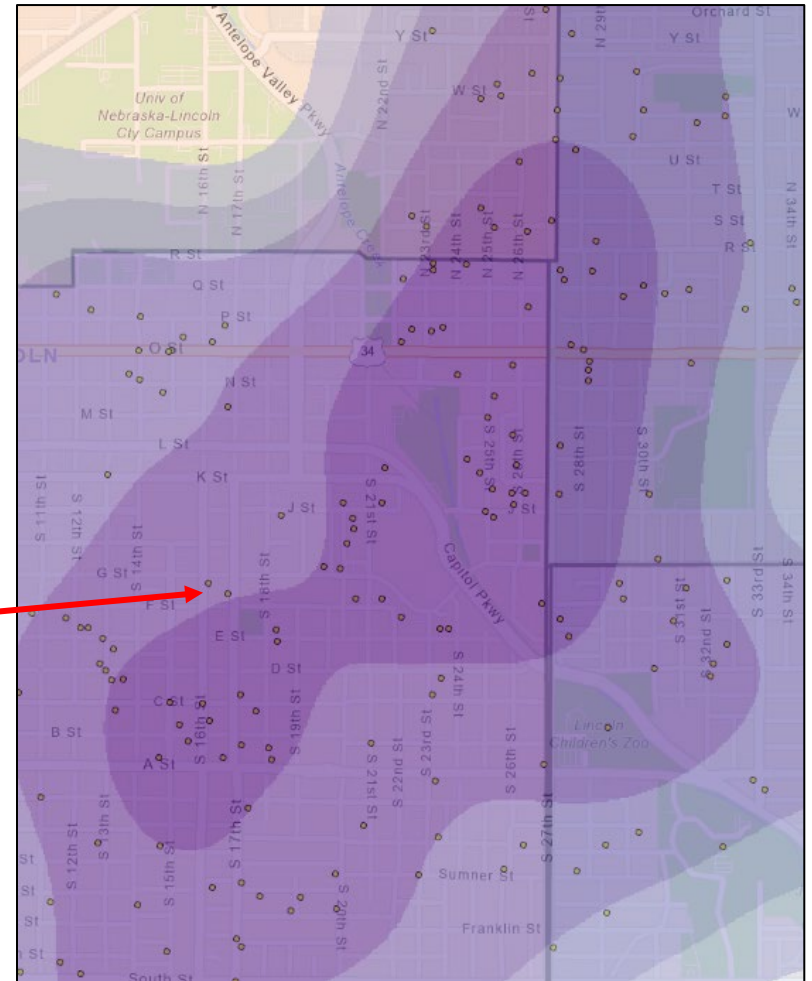

Color

Silver/Gray: 26%
 White: 24%
 Black: 14%
 Red: 11%

Lincoln Police Department

Crime Analysis & Intelligence Unit

Auto Thefts

Projected: 861 in 2022

Lincoln Police Department

Crime Analysis & Intelligence Unit

Auto Thefts 2022

31% occurred from 10th to 30th St – South St to Vine St

- 31.5% occurred on the street
- 20% occurred at a multi-unit apartment
- 19% occurred at single-family residences