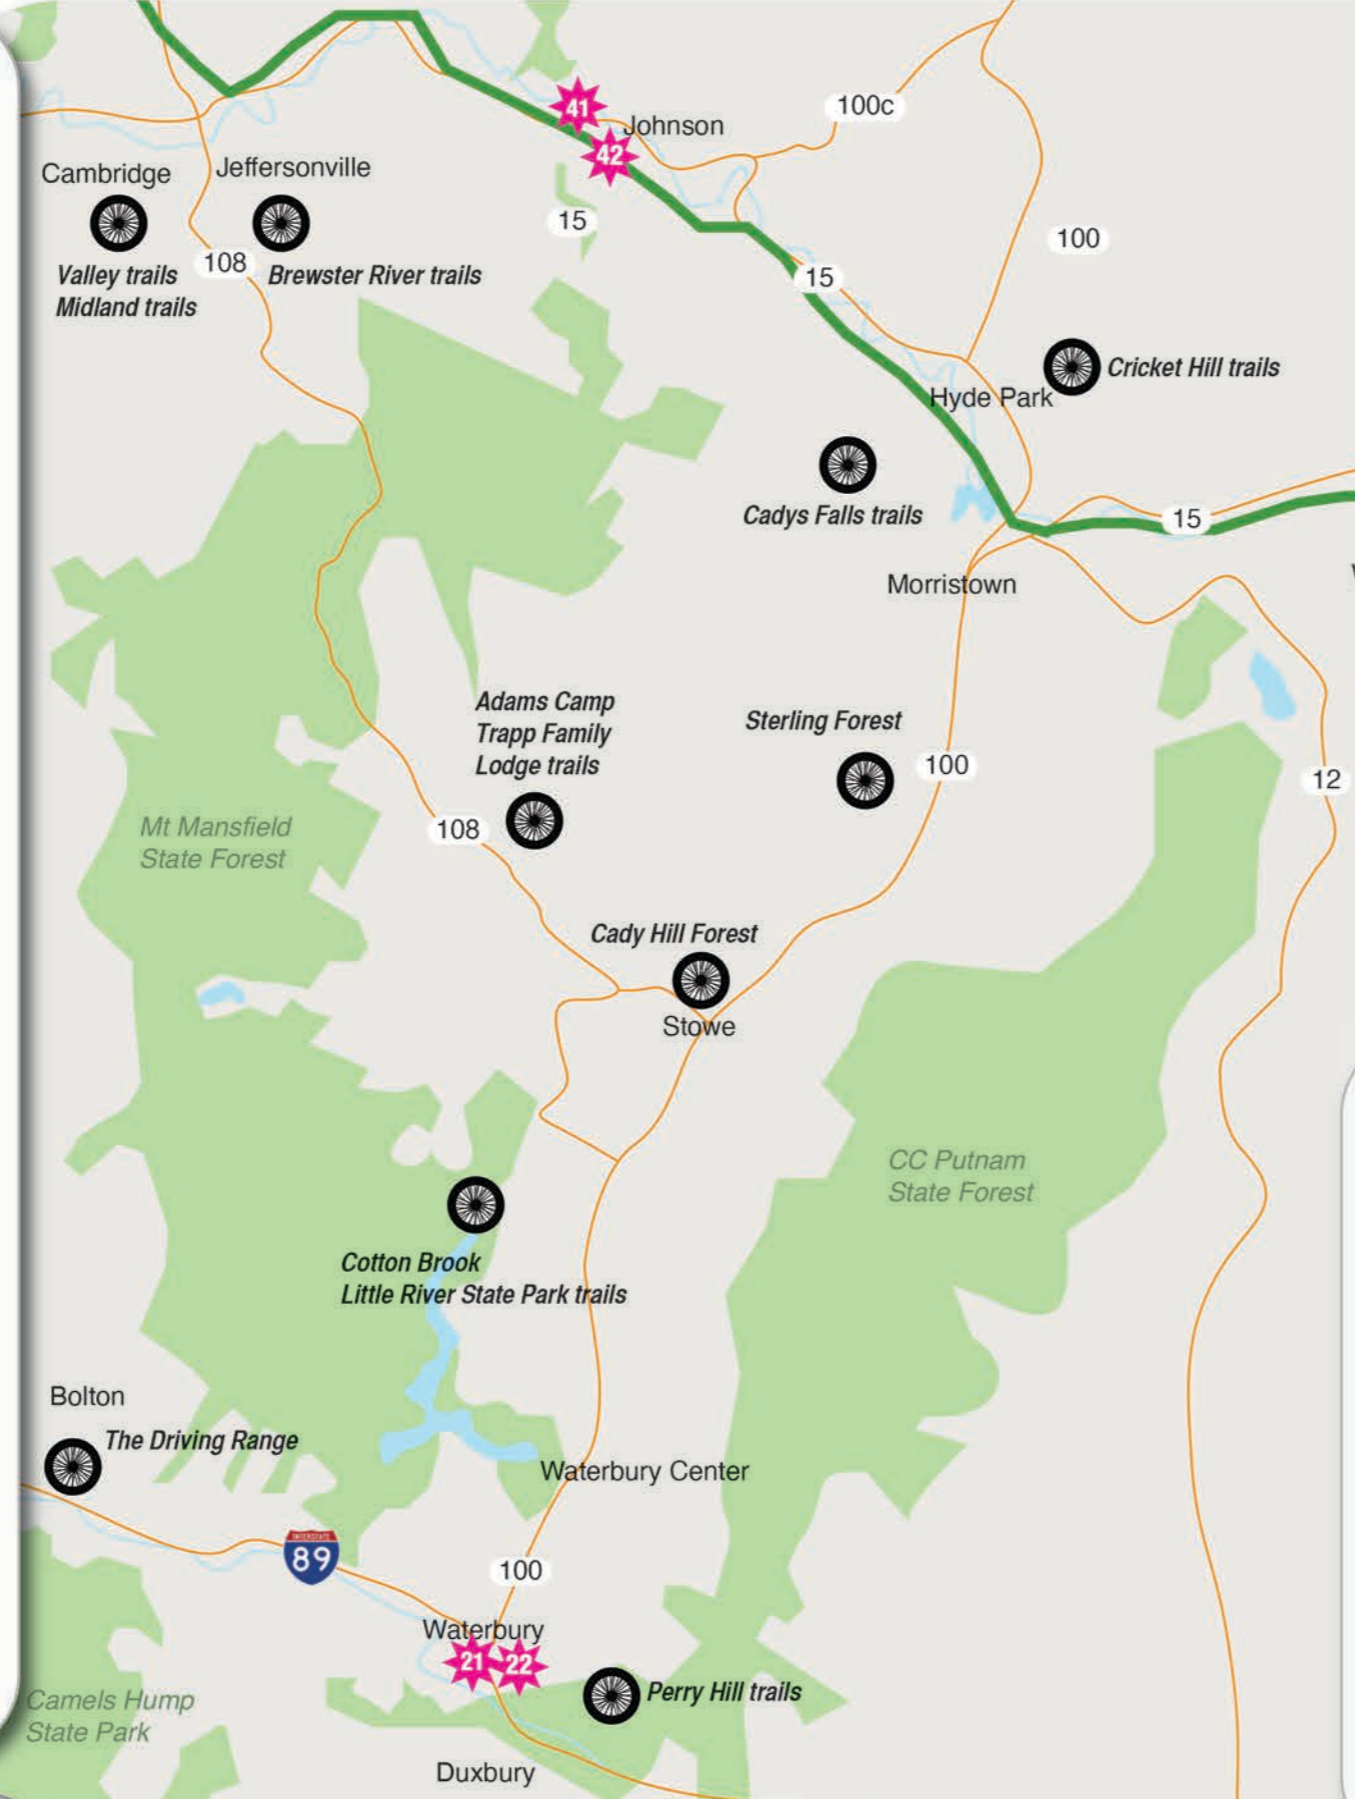

LOCAL TRAILS & RIDE ADVERTISERS

RIDE ADVERTISERS

STOWE	MORRISVILLE
1 Mountain Ops	31 Carlson Real Estate
2 Trapp Family Lodge	32 Higher Elevation
3 Edelweiss	33 Copley Hospital
4 Bluebird Cady Hill Lodge	34 Fred's Energy
5 Stowe Bee Bakery	35 Chuck's Bikes
6 Topnotch Resort	36 Black Cap
7 The Bench	37 Wild Legacy
8 Mountain Road Outfitters	JOHNSON
9 Carlson Real Estate	41 Forget Me Not Shop
10 Hitchhikers Bikes	42 Lamoille Valley Bike Tours
11 Volansky Studio	OUTSIDE LAMOILLE COUNTY
12 Black Cap	61 Onion River Outdoors
13 Talta Lodge	62 The Prouty
14 Alchemist	63 Black Cap
15 Stowe Land Trust	64 Roam
WATERBURY	65 Catamount Trail Association
21 The Reservoir	
22 Black Cap	

MTB TRAIL LOCATOR

STOWE
Adams Camp Turn on to Ranch Brook Road and park in the designated area (road is class 4)
Cady Hill Forest Park across from Blessed Sacrament Church
Cotton Brook/Little River Park at the gate on Cotton Brook Road
Sterling Forest Take Sterling Valley Road to Sterling Gorge Road.
Trapp Family Lodge trails Located at Trapp Family Lodge
WATERBURY
Little River State Park trails Take Little River Road, just west of Waterbury village
Perry Hill trails - WATA Park at the lot on River Road, off S. Main Street
MORRISTOWN
Cadys Falls trails Parking area at the end of Duhamel Road
HYDE PARK
Cricket Hill trails Park at the lot on Cricket Hill or Lamoille Union High School, Route 15
HARDWICK
Hardwick trails Park at Hazen Union High School or Green Mountain Tech Center
CAMBRIDGE
Valley trails Park at Valley Dream Farm, Pleasant Valley Road
Midland trails Park at Brewster River Park, Canyon Road; or near the intersection of Clif Reynolds and Edwards roads
JEFFERSONVILLE
Brewster River trails Intersection of Clif Reynolds Road and Edwards Road
BOLTON
The Driving Range 1316 Theodore Roosevelt Highway (RT 2)

MAP LEGEND

	RIDE Advertiser
	Mountain Bike Trail
	Rail Trail
	Road

ILLUSTRATION: KATERINA H WERTH