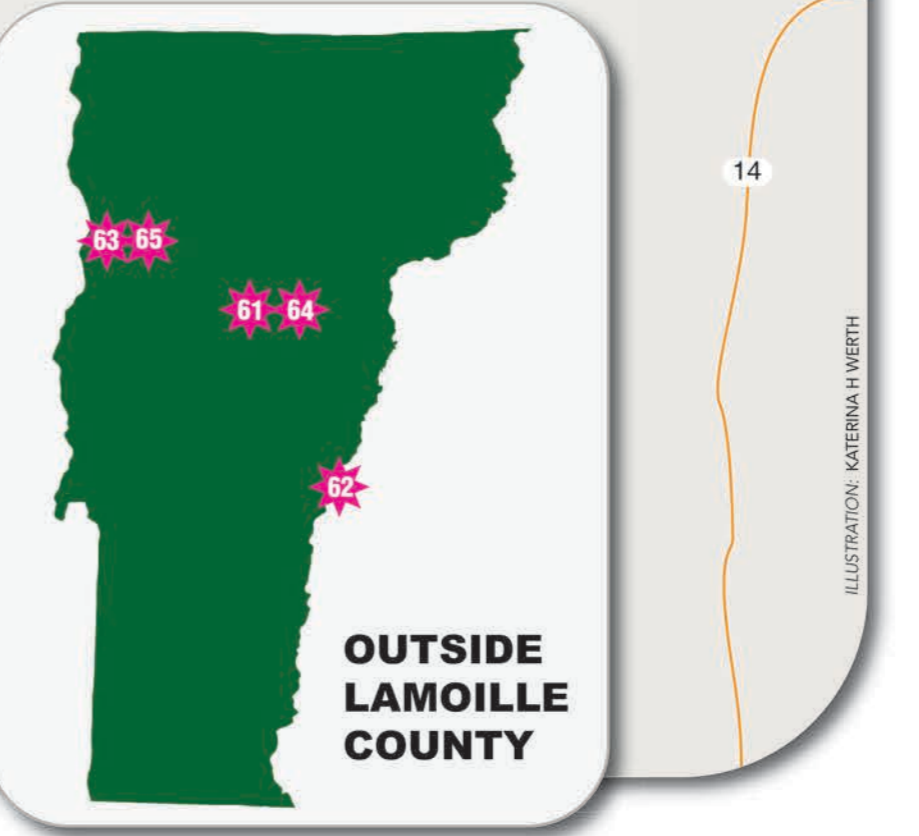

LOCAL TRAILS & RIDE ADVERTISERS

RIDE ADVERTISERS

STOWE	MORRISVILLE
1 Mountain Ops	31 Carlson Real Estate
2 Trapp Family Lodge	32 Higher Elevation
3 Edelweiss	33 Copley Hospital
4 Bluebird Cady Hill Lodge	34 Fred's Energy
5 Stowe Bee Bakery	35 Chuck's Bikes
6 Topnotch Resort	36 Black Cap
7 The Bench	37 Wild Legacy
8 Mountain Road Outfitters	JOHNSON
9 Carlson Real Estate	41 Forget Me Not Shop
10 Hitchhikers Bikes	42 Lamoille Valley Bike Tours
11 Volansky Studio	OUTSIDE LAMOILLE COUNTY
12 Black Cap	61 Onion River Outdoors
13 Talta Lodge	62 The Prouty
14 Alchemist	63 Black Cap
15 Stowe Land Trust	64 Roam
WATERBURY	65 Catamount Trail Association
21 The Reservoir	
22 Black Cap	

MTB TRAIL LOCATOR

STOWE
Adams Camp Turn on to Ranch Brook Road and park in the designated area (road is class 4)
Cady Hill Forest Park across from Blessed Sacrament Church
Cotton Brook/Little River Park at the gate on Cotton Brook Road
Sterling Forest Take Sterling Valley Road to Sterling Gorge Road.
Trapp Family Lodge trails Located at Trapp Family Lodge
WATERBURY
Little River State Park trails Take Little River Road, just west of Waterbury village
Perry Hill trails - WATA Park at the lot on River Road, off S. Main Street
MORRISTOWN
Cadys Falls trails Parking area at the end of Duhamel Road
HYDE PARK
Cricket Hill trails Park at the lot on Cricket Hill or Lamoille Union High School, Route 15
HARDWICK
Hardwick trails Park at Hazen Union High School or Green Mountain Tech Center
CAMBRIDGE
Valley trails Park at Valley Dream Farm, Pleasant Valley Road
Midland trails Park at Brewster River Park, Canyon Road; or near the intersection of Clif Reynolds and Edwards roads
JEFFERSONVILLE
Brewster River trails Intersection of Clif Reynolds Road and Edwards Road
BOLTON
The Driving Range 1316 Theodore Roosevelt Highway (RT 2)

MAP LEGEND

	RIDE Advertiser
	Mountain Bike Trail
	Rail Trail
	Road

ILLUSTRATION: KATERINA H WERTH