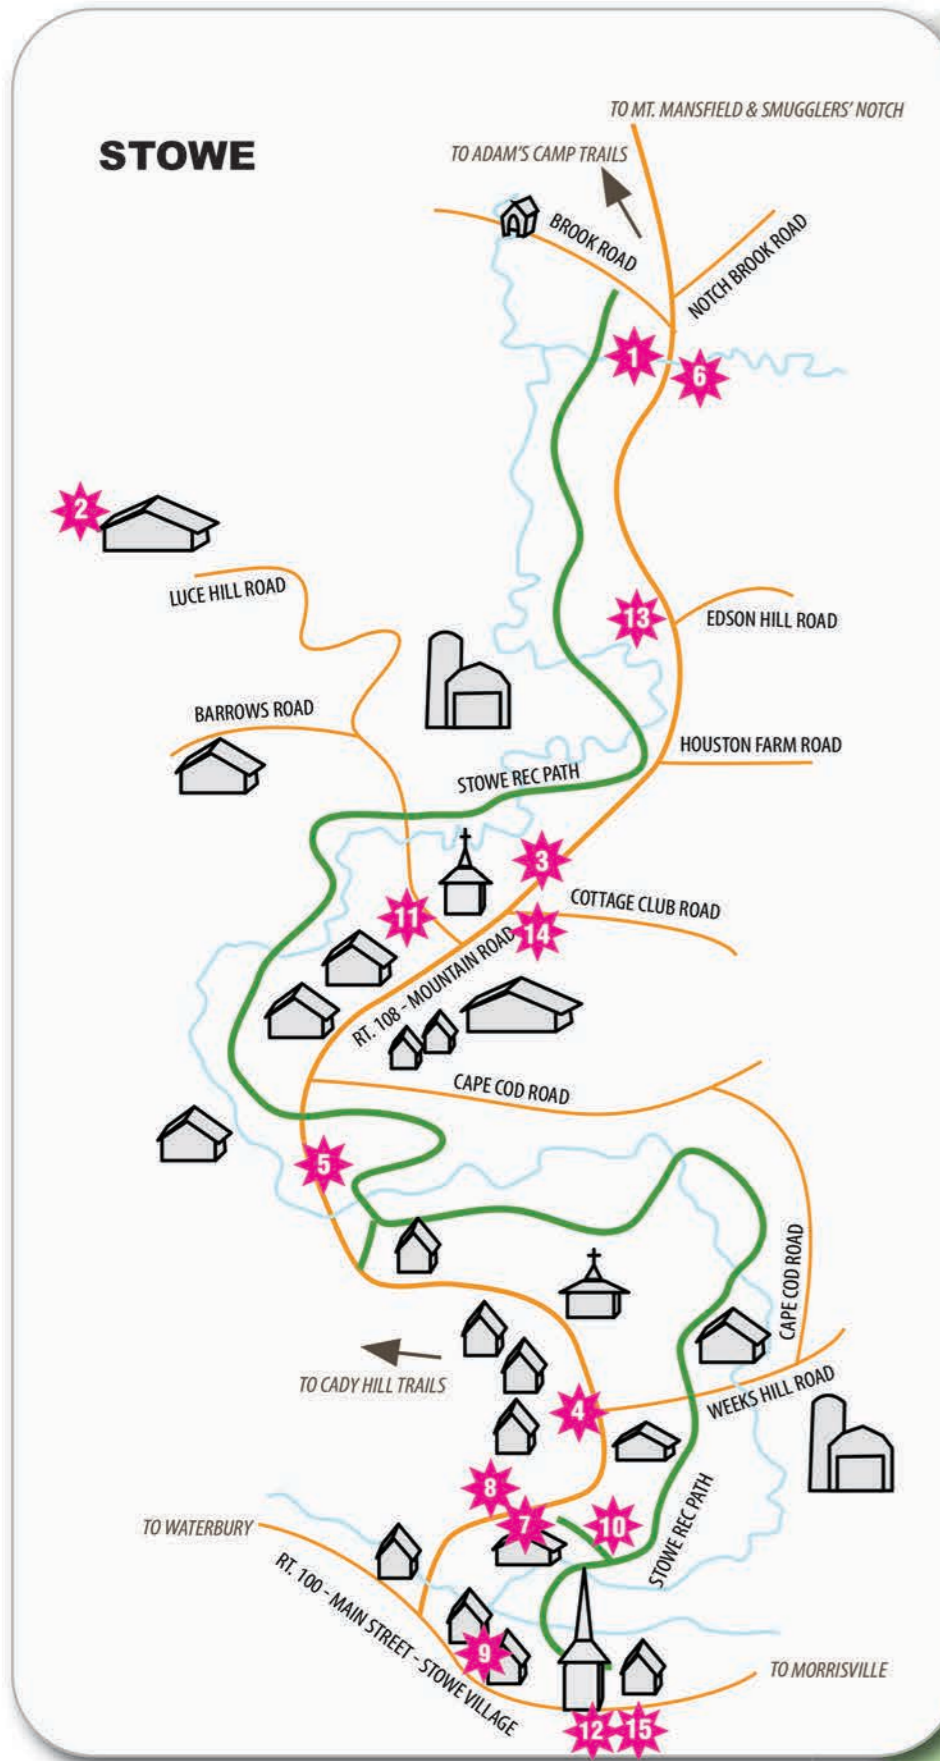

LOCAL TRAILS & RIDE ADVERTISERS

RIDE ADVERTISERS

STOWE	MORRISVILLE
1 Mountain Ops	31 Carlson Real Estate
2 Trapp Family Lodge	32 Higher Elevation
3 Edelweiss	33 Copley Hospital
4 Bluebird Cady Hill Lodge	34 Fred's Energy
5 Stowe Bee Bakery	35 Chuck's Bikes
6 Topnotch Resort	36 Black Cap
7 The Bench	37 Wild Legacy
8 Mountain Road Outfitters	JOHNSON
9 Carlson Real Estate	41 Forget Me Not Shop
10 Hitchhikers Bikes	42 Lamoille Valley Bike Tours
11 Volansky Studio	OUTSIDE LAMOILLE COUNTY
12 Black Cap	61 Onion River Outdoors
13 Talta Lodge	62 The Prouty
14 Alchemist	63 Black Cap
15 Stowe Land Trust	64 Roam
WATERBURY	65 Catamount Trail Association
21 The Reservoir	
22 Black Cap	

MTB TRAIL LOCATOR

STOWE
Adams Camp Turn on to Ranch Brook Road and park in the designated area (road is class 4)
Cady Hill Forest Park across from Blessed Sacrament Church
Cotton Brook/Little River Park at the gate on Cotton Brook Road
Sterling Forest Take Sterling Valley Road to Sterling Gorge Road.
Trapp Family Lodge trails Located at Trapp Family Lodge
WATERBURY
Little River State Park trails Take Little River Road, just west of Waterbury village
Perry Hill trails - WATA Park at the lot on River Road, off S. Main Street
MORRISTOWN
Cadys Falls trails Parking area at the end of Duhamel Road
HYDE PARK
Cricket Hill trails Park at the lot on Cricket Hill or Lamoille Union High School, Route 15
HARDWICK
Hardwick trails Park at Hazen Union High School or Green Mountain Tech Center
CAMBRIDGE
Valley trails Park at Valley Dream Farm, Pleasant Valley Road
Midland trails Park at Brewster River Park, Canyon Road; or near the intersection of Clif Reynolds and Edwards roads
JEFFERSONVILLE
Brewster River trails Intersection of Clif Reynolds Road and Edwards Road
BOLTON
The Driving Range 1316 Theodore Roosevelt Highway (RT 2)

MAP LEGEND

	RIDE Advertiser
	Mountain Bike Trail
	Rail Trail
	Road

ILLUSTRATION: KATERINA H WERTH