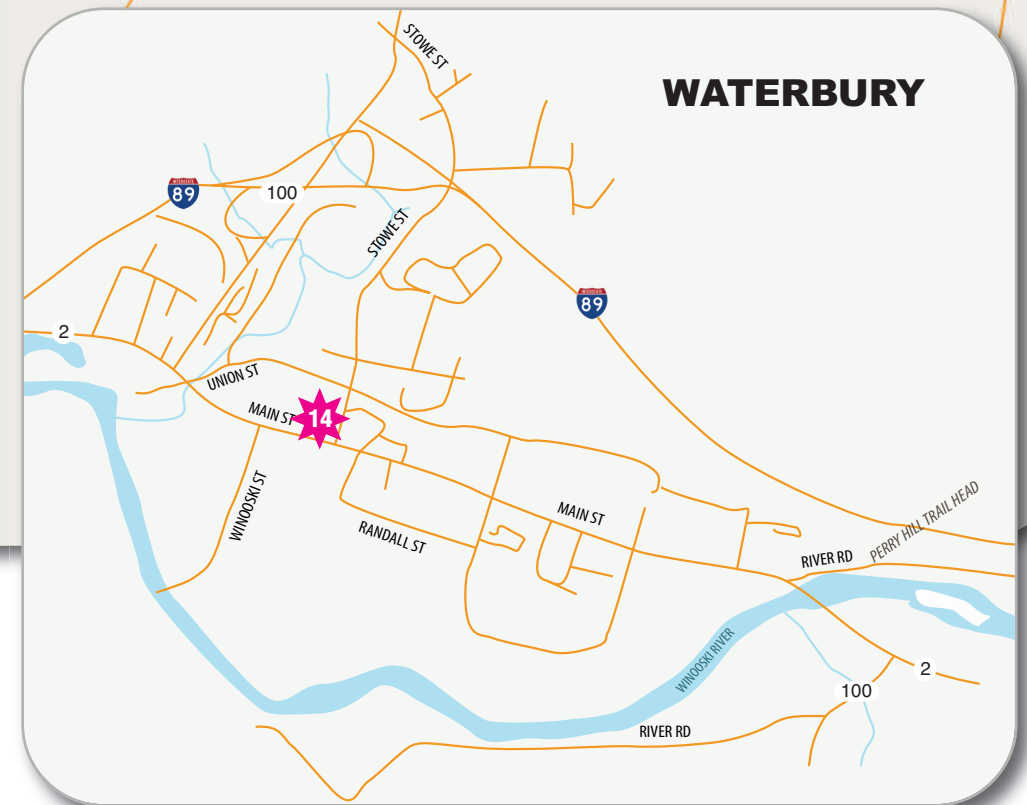

LAMOILLE COUNTY MAP OF LOCAL TRAILS AND RIDE ADVERTISERS

MTB TRAIL LOCATOR

- STOWE**
 - Adams Camp** - turn on to Ranch Brook Road and park in the designated area (road is class 4)
 - Cady Hill Forest** - park across from Blessed Sacrament Church
 - Cotton Brook/Little River** - park at the gate on Cotton Brook Road
 - Sterling Forest** - take Sterling Valley Road to Sterling Gorge Road.
 - Trapp Family Lodge trails** - located at Trapp Family Lodge
- WATERBURY**
 - Little River State Park trails** - take Little River Road, just west of Waterbury village
 - Perry Hill trails - WATA** - park at the lot on River Road, off S. Main Street
- MORRISTOWN**
 - Cadys Falls trails** - parking area at the end of Duhamel Road
- HYDE PARK**
 - Cricket Hill trails** - park at the lot on Cricket Hill or Lamoille Union High School, Route 15
- HARDWICK**
 - Hardwick trails** - park at Hazen Union High School or Green Mountain Tech Center
- CAMBRIDGE**
 - Valley trails** - park at Valley Dream Farm, Pleasant Valley Road
 - Midland trails** - park at Brewster River Park, Canyon Road; or near the intersection of Clif Reynolds and Edwards roads
 - Smugglers' Notch trails** - at Smugglers' Notch Resort

RIDE ADVERTISERS

- STOWE**
 - 1—Mountain Ops
 - 2—Trapp Family Lodge
 - 3—Four Points Mountain Bike School & Tours
 - 4—Alchemist
 - 5—Ideltyme
 - 6—Sushi Yoshi
 - 7—Tres Amigos
 - 8—The Bench
 - 9—Ranch Camp
 - 10—Mountain Road Outfitters
 - 11—Carlson Real Estate
 - 12—Black Cap
 - 13—Stowe Family Practice
- WATERBURY**
 - 14—The Reservoir
- MORRISVILLE**
 - 15—Carlson Real Estate
 - 16—Powerplay Sports
 - 17—Black Cap
 - 18—Copley Hospital

MAP LEGEND

- RIDE Advertisers
- Mountain Bike Trail
- Rail Trail - open
- Rail Trail - planned