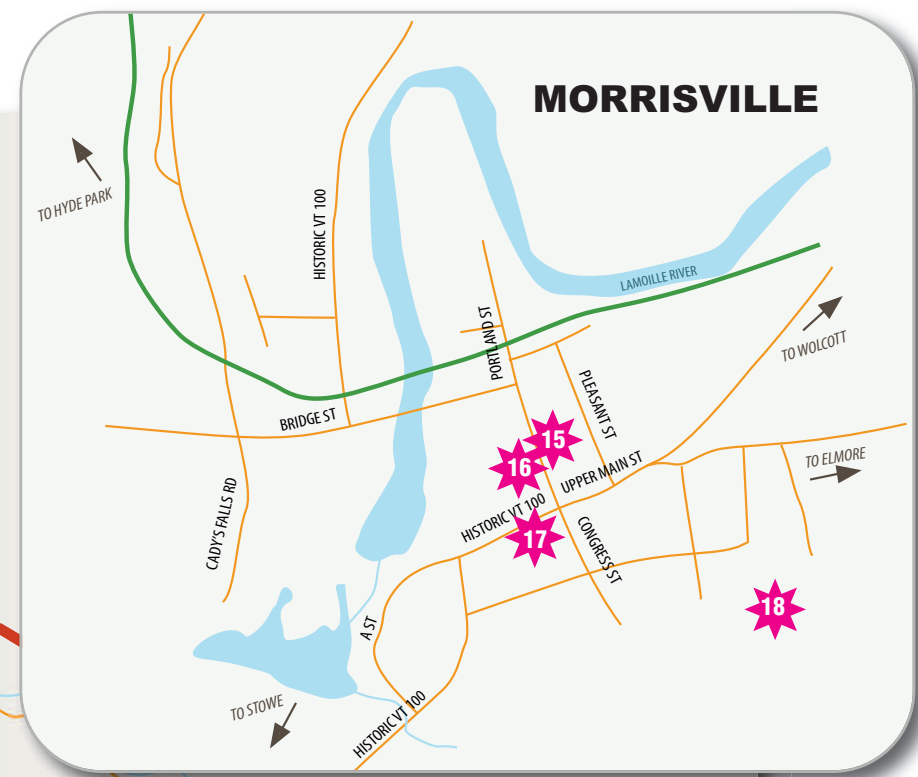

LAMOILLE COUNTY MAP OF LOCAL TRAILS AND RIDE ADVERTISERS

MTB TRAIL LOCATOR

- STOWE**
 - Adams Camp** - turn on to Ranch Brook Road and park in the designated area (road is class 4)
 - Cady Hill Forest** - park across from Blessed Sacrament Church
 - Cotton Brook/Little River** - park at the gate on Cotton Brook Road
 - Sterling Forest** - take Sterling Valley Road to Sterling Gorge Road.
 - Trapp Family Lodge trails** - located at Trapp Family Lodge
- WATERBURY**
 - Little River State Park trails** - take Little River Road, just west of Waterbury village
 - Perry Hill trails - WATA** - park at the lot on River Road, off S. Main Street
- MORRISTOWN**
 - Cadys Falls trails** - parking area at the end of Duhamel Road
- HYDE PARK**
 - Cricket Hill trails** - park at the lot on Cricket Hill or Lamoille Union High School, Route 15
- HARDWICK**
 - Hardwick trails** - park at Hazen Union High School or Green Mountain Tech Center
- CAMBRIDGE**
 - Valley trails** - park at Valley Dream Farm, Pleasant Valley Road
 - Midland trails** - park at Brewster River Park, Canyon Road; or near the intersection of Clif Reynolds and Edwards roads
 - Smugglers' Notch trails** - at Smugglers' Notch Resort

RIDE ADVERTISERS

- STOWE**
 - 1—Mountain Ops
 - 2—Trapp Family Lodge
 - 3—Four Points Mountain Bike School & Tours
 - 4—Alchemist
 - 5—Ideltyme
 - 6—Sushi Yoshi
 - 7—Tres Amigos
 - 8—The Bench
 - 9—Ranch Camp
 - 10—Mountain Road Outfitters
 - 11—Carlson Real Estate
 - 12—Black Cap
 - 13—Stowe Family Practice
- WATERBURY**
 - 14—The Reservoir
- MORRISVILLE**
 - 15—Carlson Real Estate
 - 16—Powerplay Sports
 - 17—Black Cap
 - 18—Copley Hospital

MAP LEGEND

- RIDE Advertisers
- Mountain Bike Trail
- Rail Trail - open
- Rail Trail - planned