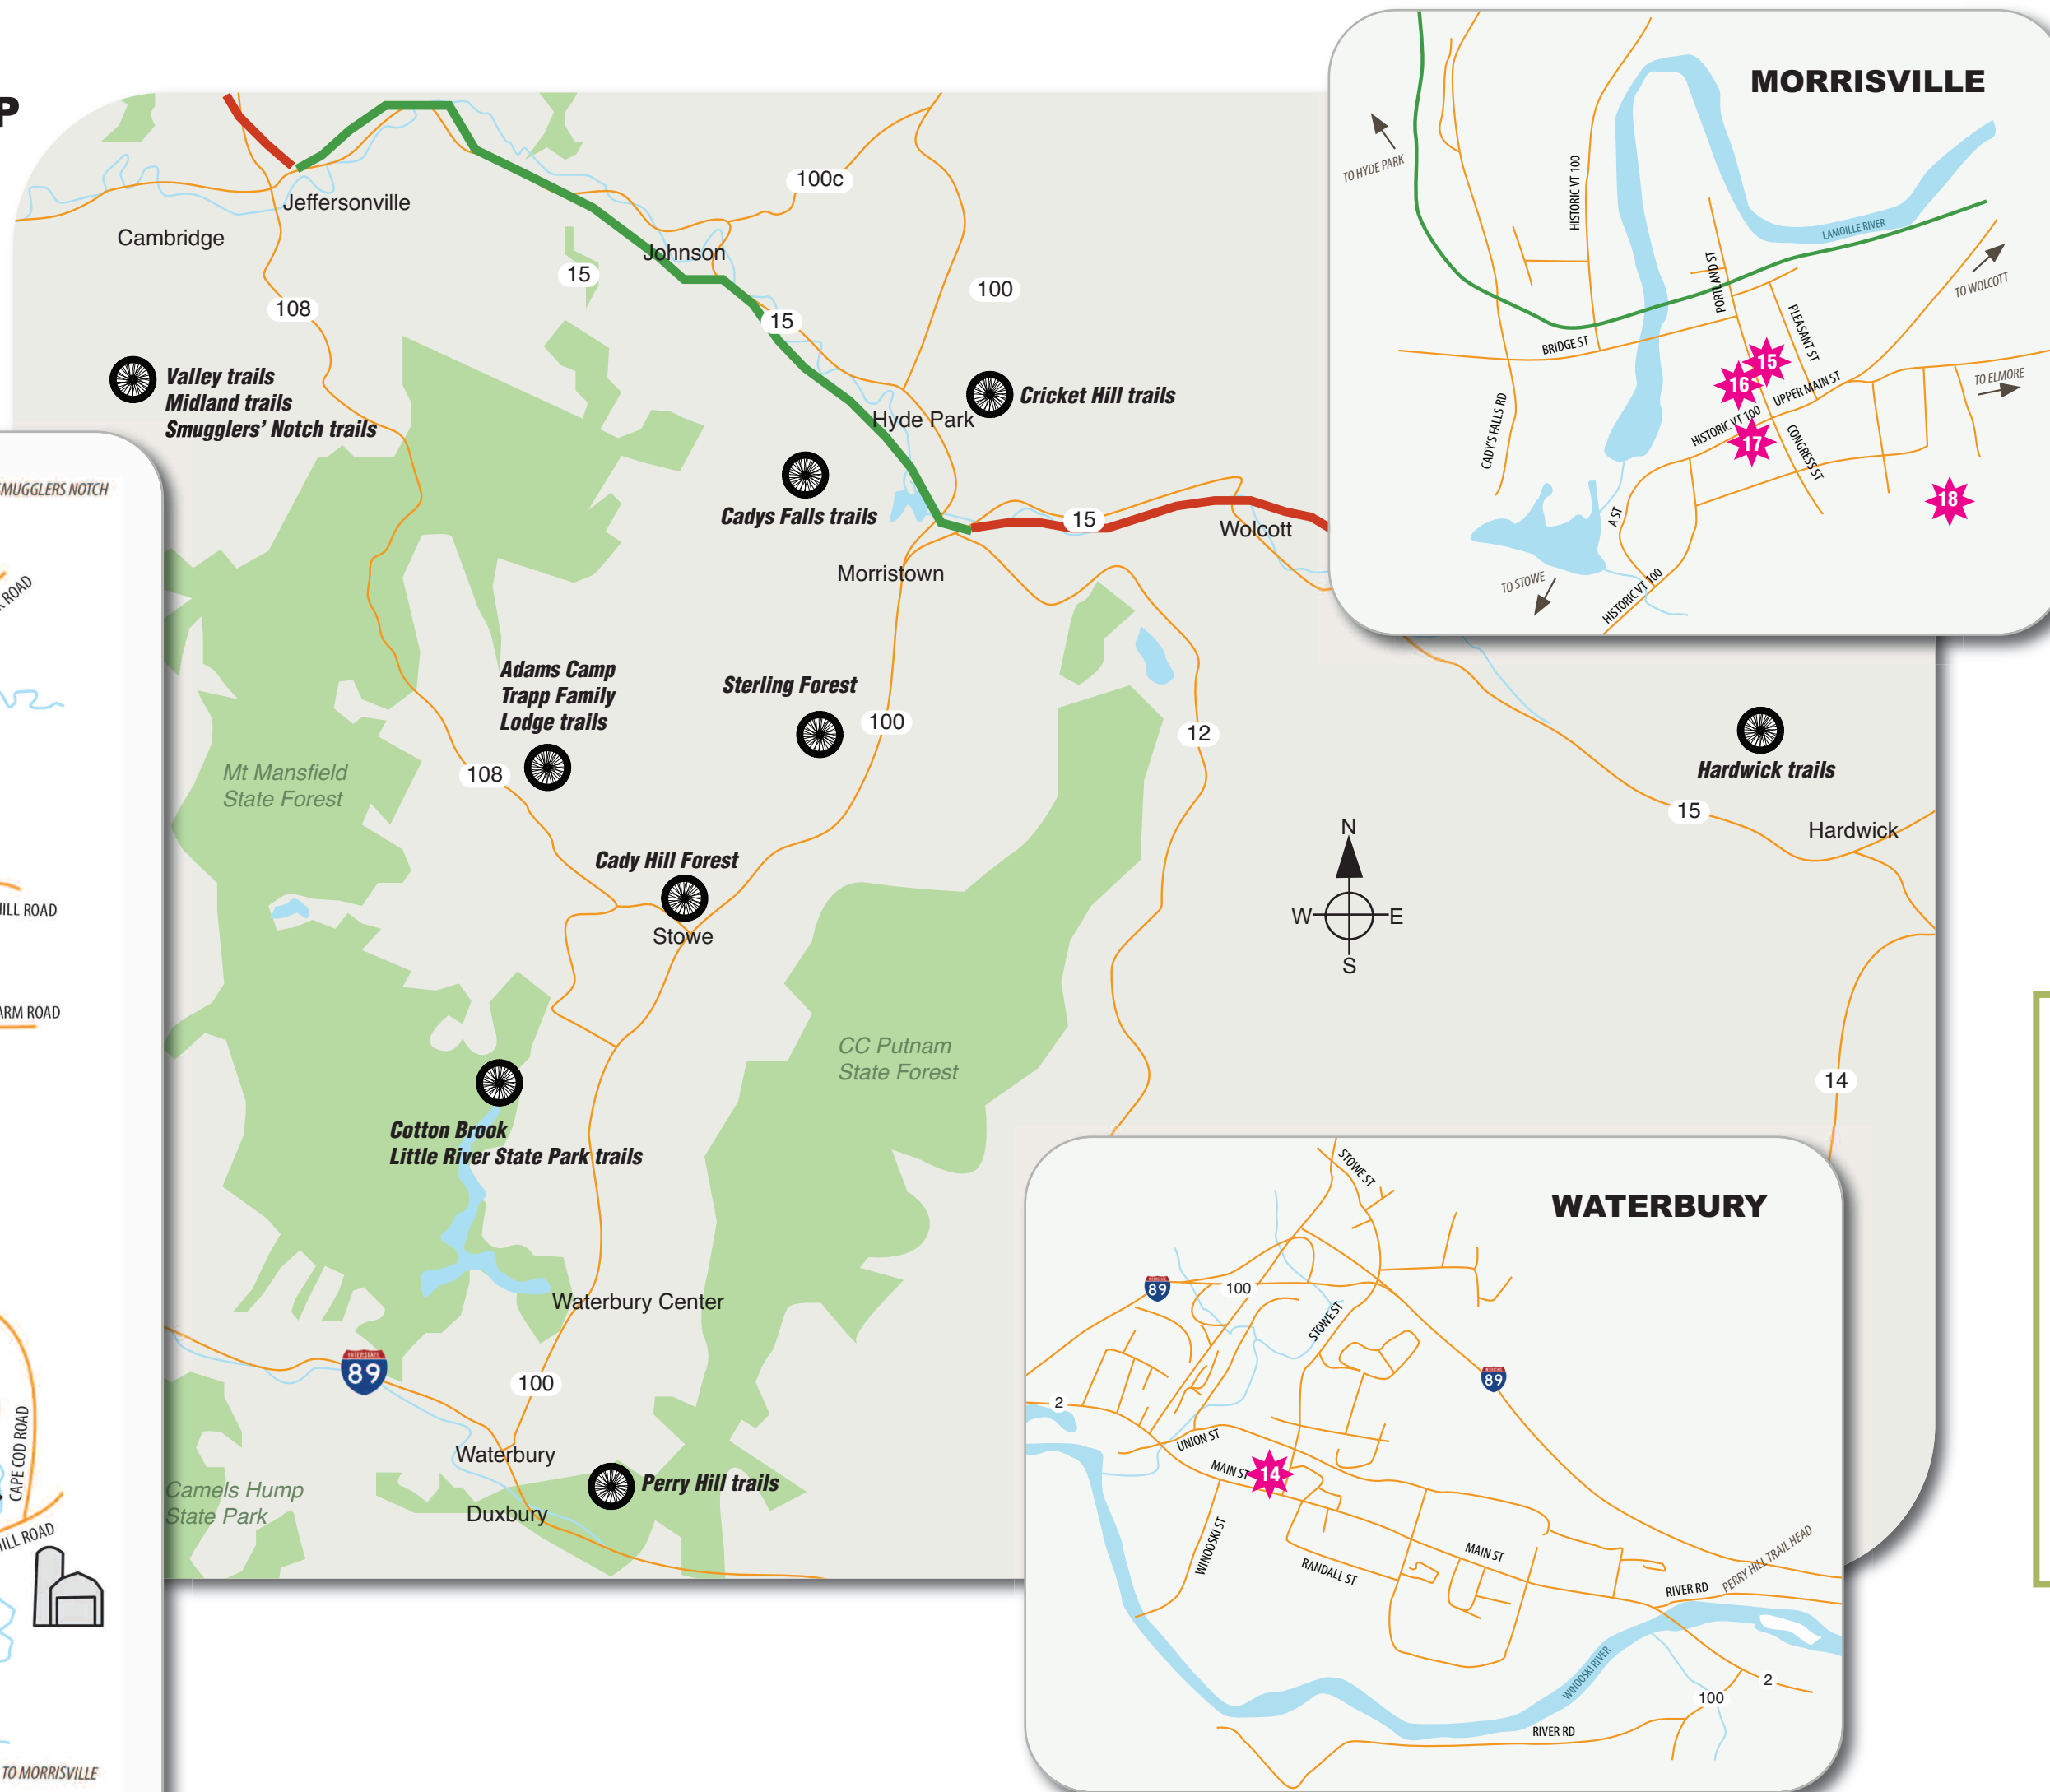

LAMOILLE COUNTY MAP OF LOCAL TRAILS AND RIDE ADVERTISERS

MTB TRAIL LOCATOR

- STOWE**
 - Adams Camp** - turn on to Ranch Brook Road and park in the designated area (road is class 4)
 - Cady Hill Forest** - park across from Blessed Sacrament Church
 - Cotton Brook/Little River** - park at the gate on Cotton Brook Road
 - Sterling Forest** - take Sterling Valley Road to Sterling Gorge Road.
 - Trapp Family Lodge trails** - located at Trapp Family Lodge
- WATERBURY**
 - Little River State Park trails** - take Little River Road, just west of Waterbury village
 - Perry Hill trails - WATA** - park at the lot on River Road, off S. Main Street
- MORRISTOWN**
 - Cadys Falls trails** - parking area at the end of Duhamel Road
- HYDE PARK**
 - Cricket Hill trails** - park at the lot on Cricket Hill or Lamoille Union High School, Route 15
- HARDWICK**
 - Hardwick trails** - park at Hazen Union High School or Green Mountain Tech Center
- CAMBRIDGE**
 - Valley trails** - park at Valley Dream Farm, Pleasant Valley Road
 - Midland trails** - park at Brewster River Park, Canyon Road; or near the intersection of Clif Reynolds and Edwards roads
 - Smugglers' Notch trails** - at Smugglers' Notch Resort

RIDE ADVERTISERS

- STOWE**
 - 1—Mountain Ops
 - 2—Trapp Family Lodge
 - 3—Four Points Mountain Bike School & Tours
 - 4—Alchemist
 - 5—Ideltyme
 - 6—Sushi Yoshi
 - 7—Tres Amigos
 - 8—The Bench
 - 9—Ranch Camp
 - 10—Mountain Road Outfitters
 - 11—Carlson Real Estate
 - 12—Black Cap
 - 13—Stowe Family Practice
- WATERBURY**
 - 14—The Reservoir
- MORRISVILLE**
 - 15—Carlson Real Estate
 - 16—Powerplay Sports
 - 17—Black Cap
 - 18—Copley Hospital

MAP LEGEND

- RIDE Advertisers
- Mountain Bike Trail
- Rail Trail - open
- Rail Trail - planned