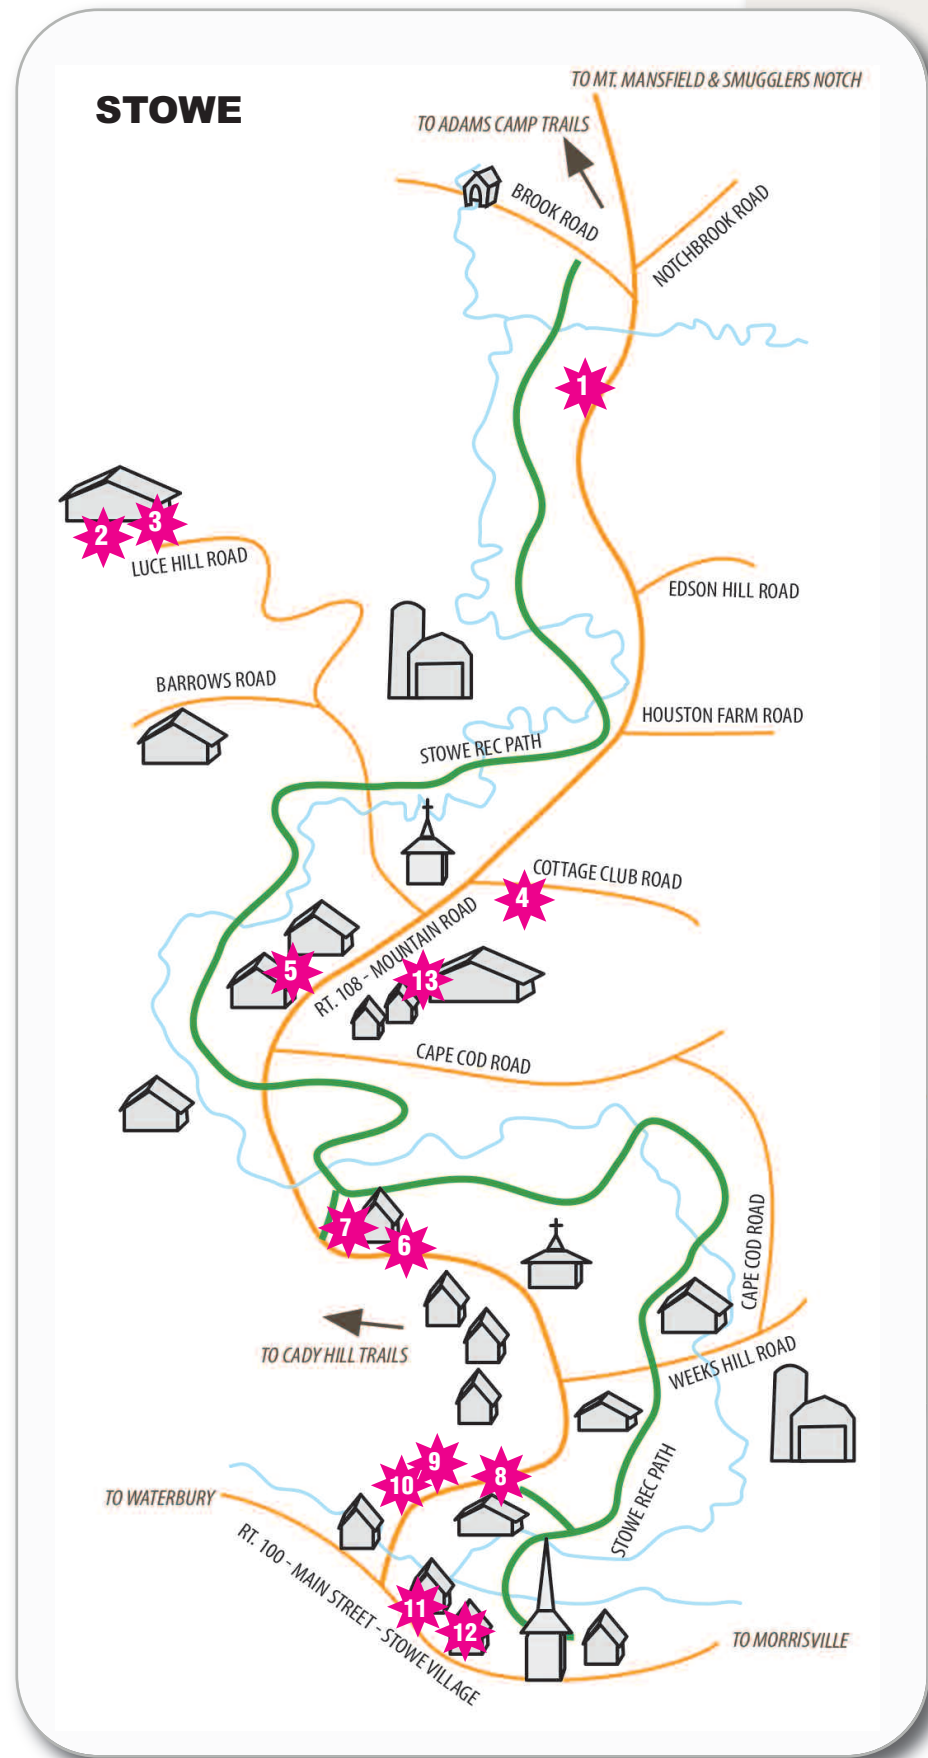

LAMOILLE COUNTY MAP OF LOCAL TRAILS AND RIDE ADVERTISERS

MTB TRAIL LOCATOR

- STOWE**
 - Adams Camp** - turn on to Ranch Brook Road and park in the designated area (road is class 4)
 - Cady Hill Forest** - park across from Blessed Sacrament Church
 - Cotton Brook/Little River** - park at the gate on Cotton Brook Road
 - Sterling Forest** - take Sterling Valley Road to Sterling Gorge Road.
 - Trapp Family Lodge trails** - located at Trapp Family Lodge
- WATERBURY**
 - Little River State Park trails** - take Little River Road, just west of Waterbury village
 - Perry Hill trails - WATA** - park at the lot on River Road, off S. Main Street
- MORRISTOWN**
 - Cadys Falls trails** - parking area at the end of Duhamel Road
- HYDE PARK**
 - Cricket Hill trails** - park at the lot on Cricket Hill or Lamoille Union High School, Route 15
- HARDWICK**
 - Hardwick trails** - park at Hazen Union High School or Green Mountain Tech Center
- CAMBRIDGE**
 - Valley trails** - park at Valley Dream Farm, Pleasant Valley Road
 - Midland trails** - park at Brewster River Park, Canyon Road; or near the intersection of Clif Reynolds and Edwards roads
 - Smugglers' Notch trails** - at Smugglers' Notch Resort

RIDE ADVERTISERS

- STOWE**
 - 1—Mountain Ops
 - 2—Trapp Family Lodge
 - 3—Four Points Mountain Bike School & Tours
 - 4—Alchemist
 - 5—Ideltyme
 - 6—Sushi Yoshi
 - 7—Tres Amigos
 - 8—The Bench
 - 9—Ranch Camp
 - 10—Mountain Road Outfitters
 - 11—Carlson Real Estate
 - 12—Black Cap
 - 13—Stowe Family Practice
- WATERBURY**
 - 14—The Reservoir
- MORRISVILLE**
 - 15—Carlson Real Estate
 - 16—Powerplay Sports
 - 17—Black Cap
 - 18—Copley Hospital

MAP LEGEND

- RIDE Advertisers
- Mountain Bike Trail
- Rail Trail - open
- Rail Trail - planned