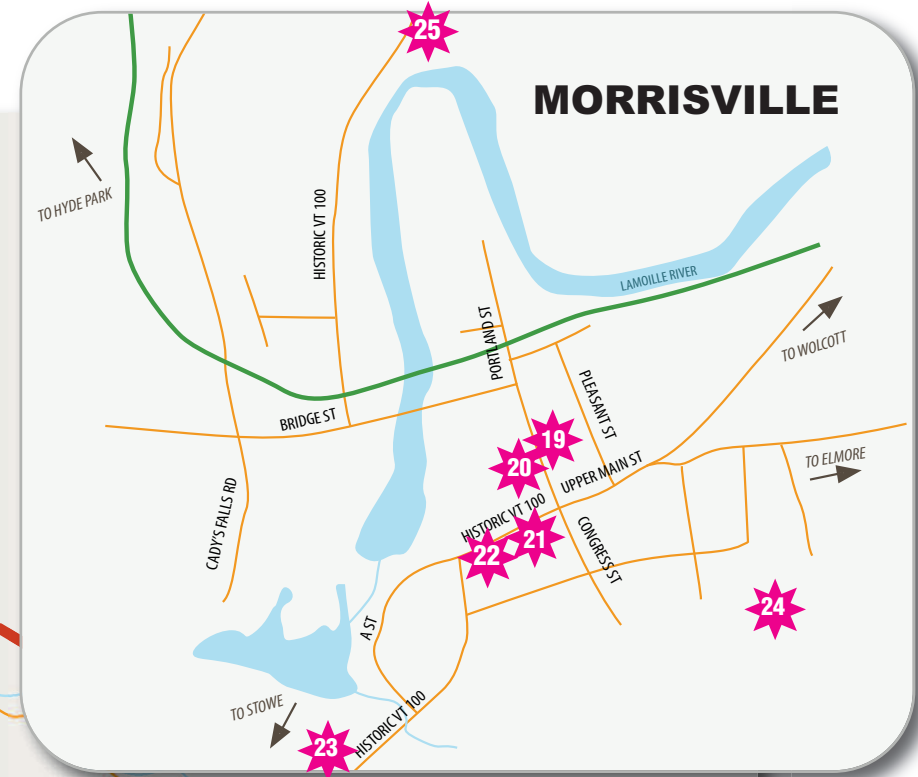

LOCAL TRAILS & RIDE ADVERTISERS

MTB TRAIL LOCATOR

- STOWE**
- Adams Camp**
Turn on to Ranch Brook Road and park in the designated area (road is class 4)
- Cady Hill Forest**
Park across from Blessed Sacrament Church
- Cotton Brook/Little River**
Park at the gate on Cotton Brook Road
- Sterling Forest**
Take Sterling Valley Road to Sterling Gorge Road.
- Trapp Family Lodge trails**
Located at Trapp Family Lodge
- WATERBURY**
- Little River State Park trails**
Take Little River Road, just west of Waterbury village
- Perry Hill trails - WATA**
Park at the lot on River Road, off S. Main Street
- MORRISTOWN**
- Cadys Falls trails**
Parking area at the end of Duhamel Road
- HYDE PARK**
- Cricket Hill trails**
Park at the lot on Cricket Hill or Lamoille Union High School, Route 15
- HARDWICK**
- Hardwick trails**
Park at Hazen Union High School or Green Mountain Tech Center
- CAMBRIDGE**
- Valley trails**
Park at Valley Dream Farm, Pleasant Valley Road
- Midland trails**
Park at Brewster River Park, Canyon Road; or near the intersection of Cliff Reynolds and Edwards roads

RIDE ADVERTISERS

- STOWE**
- 1—Mountain Ops
- 2—Trapp Family Lodge
- 3—Four Points Mountain Bike School & Tours
- 4—Alchemist
- 5—Idletyme
- 6—Tres Amigos
- 7—The Bench
- 8—Mountain Road Outfitters
- 9—Carlson Real Estate
- 10—Black Cap
- 11—Stowe Family Practice
- 12—Stowe Kitchen Bath & Linens
- 13—BunyaBunya Boutique
- 14—Tangerine & Olive
- 15—Stowe Public House
- WATERBURY/WAITSFIELD**
- 16—The Reservoir
- 17—Waterbury Sports
- 18—VT Artisans Gallery
- MORRISVILLE**
- 19—Carlson Real Estate
- 20—Powerplay Sports
- 21—Black Cap
- 22—Pizza on Main
- 23—Rock Art Brewery
- 24—Copley Hospital
- 25—Pall Spera Company Realtors
- 26—Green Mountain Distillers
- JOHNSON**
- 27—Lamoille Valley Bike Tours

MAP LEGEND

-  RIDE Advertisers
-  Mountain Bike Trail
-  Rail Trail - open
-  Rail Trail - planned