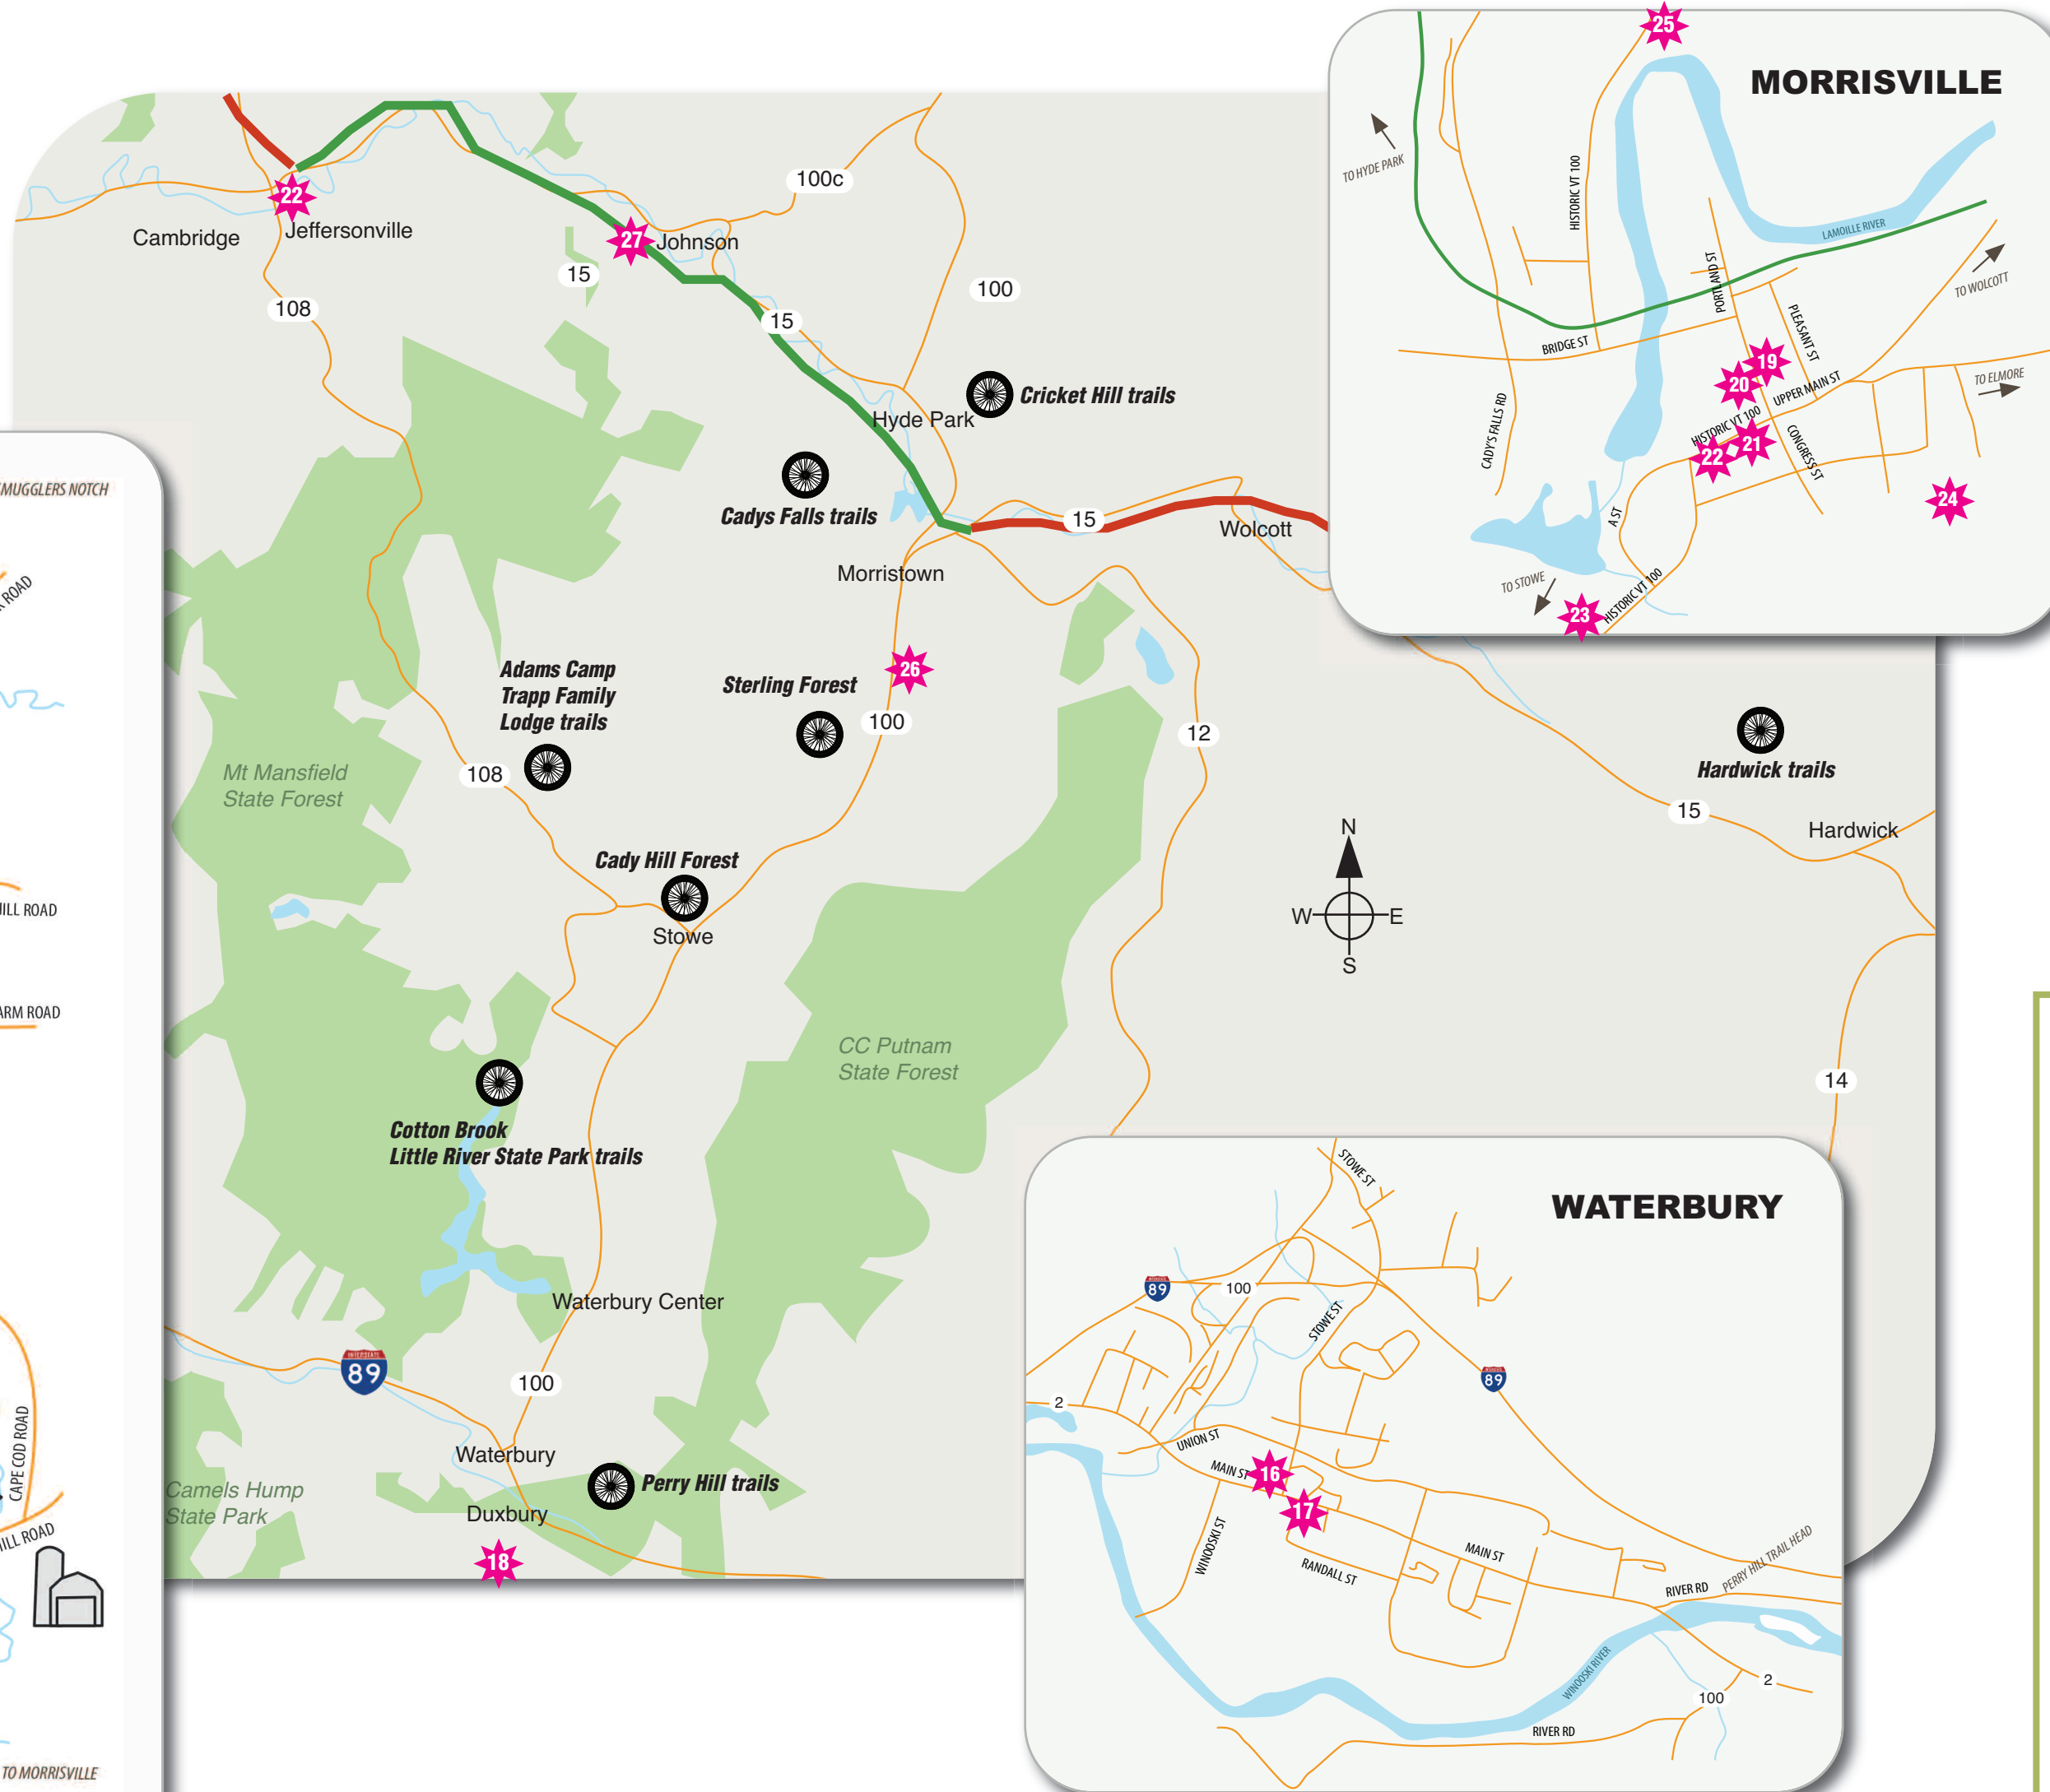

LOCAL TRAILS & RIDE ADVERTISERS

MTB TRAIL LOCATOR

- STOWE**
- Adams Camp**
Turn on to Ranch Brook Road and park in the designated area (road is class 4)
- Cady Hill Forest**
Park across from Blessed Sacrament Church
- Cotton Brook/Little River**
Park at the gate on Cotton Brook Road
- Sterling Forest**
Take Sterling Valley Road to Sterling Gorge Road.
- Trapp Family Lodge trails**
Located at Trapp Family Lodge
- WATERBURY**
- Little River State Park trails**
Take Little River Road, just west of Waterbury village
- Perry Hill trails - WATA**
Park at the lot on River Road, off S. Main Street
- MORRISTOWN**
- Cadys Falls trails**
Parking area at the end of Duhamel Road
- HYDE PARK**
- Cricket Hill trails**
Park at the lot on Cricket Hill or Lamoille Union High School, Route 15
- HARDWICK**
- Hardwick trails**
Park at Hazen Union High School or Green Mountain Tech Center
- CAMBRIDGE**
- Valley trails**
Park at Valley Dream Farm, Pleasant Valley Road
- Midland trails**
Park at Brewster River Park, Canyon Road; or near the intersection of Cliff Reynolds and Edwards roads

RIDE ADVERTISERS

- STOWE**
- 1—Mountain Ops
- 2—Trapp Family Lodge
- 3—Four Points Mountain Bike School & Tours
- 4—Alchemist
- 5—Idletyme
- 6—Tres Amigos
- 7—The Bench
- 8—Mountain Road Outfitters
- 9—Carlson Real Estate
- 10—Black Cap
- 11—Stowe Family Practice
- 12—Stowe Kitchen Bath & Linens
- 13—BunyaBunya Boutique
- 14—Tangerine & Olive
- 15—Stowe Public House
- WATERBURY/WAITSFIELD**
- 16—The Reservoir
- 17—Waterbury Sports
- 18—VT Artisans Gallery
- MORRISVILLE**
- 19—Carlson Real Estate
- 20—Powerplay Sports
- 21—Black Cap
- 22—Pizza on Main
- 23—Rock Art Brewery
- 24—Copley Hospital
- 25—Pall Spera Company Realtors
- 26—Green Mountain Distillers
- JOHNSON**
- 27—Lamoille Valley Bike Tours

MAP LEGEND

-  RIDE Advertisers
-  Mountain Bike Trail
-  Rail Trail - open
-  Rail Trail - planned