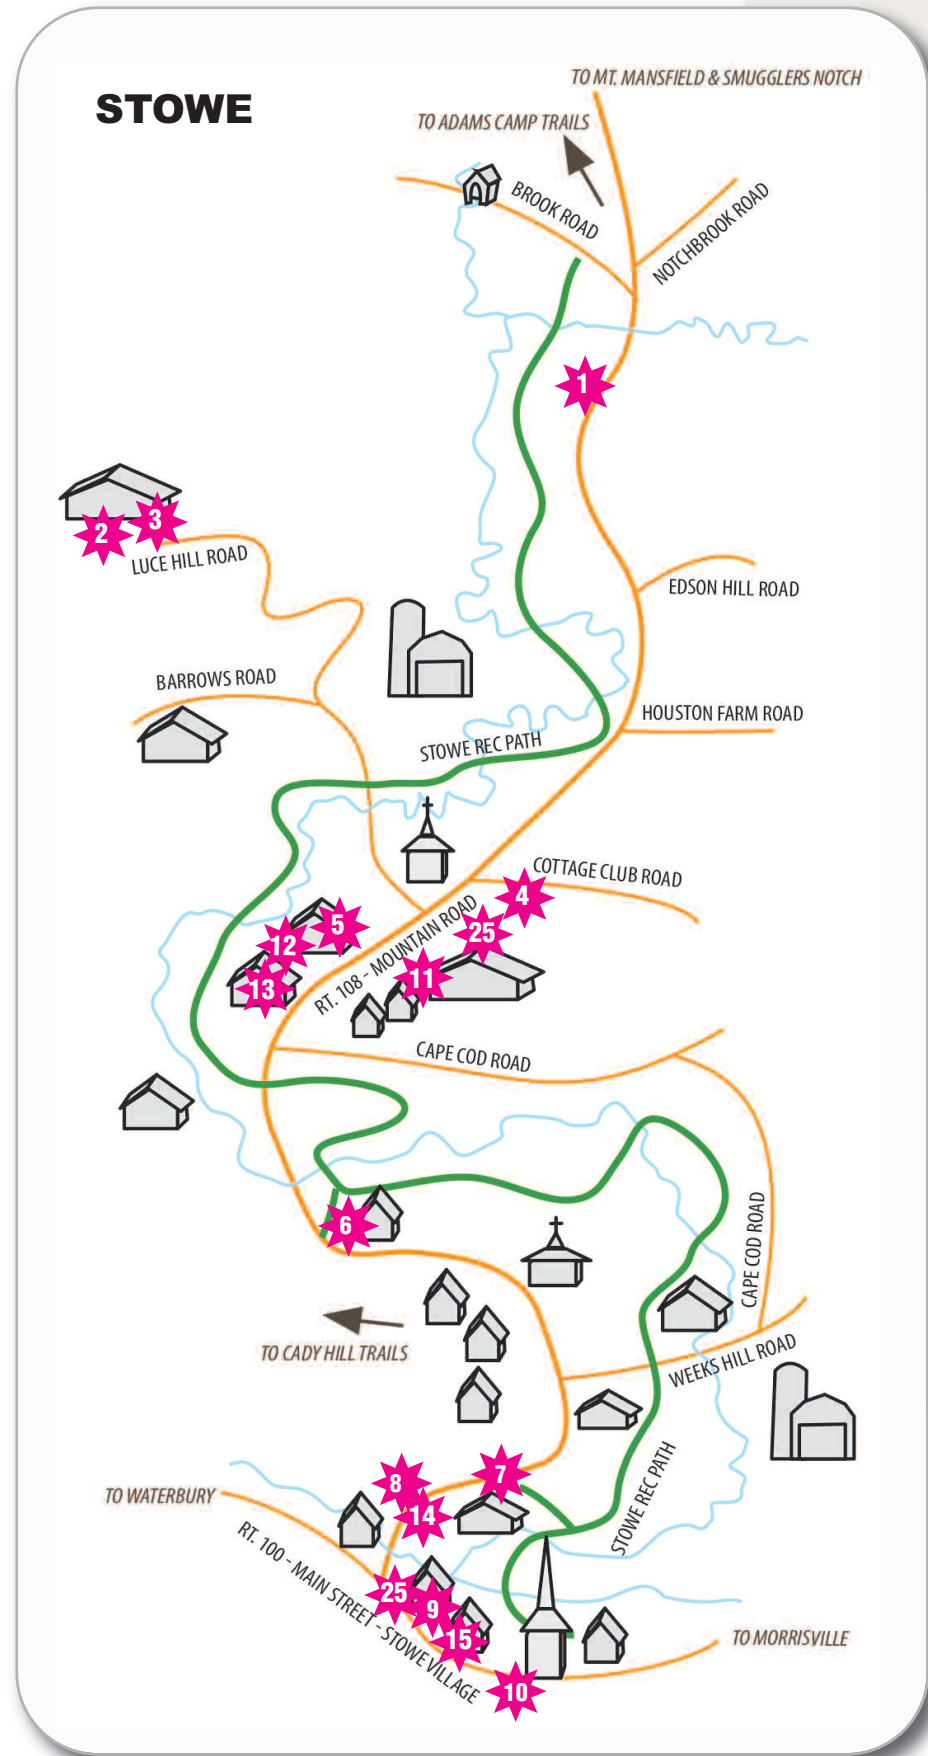

LOCAL TRAILS & RIDE ADVERTISERS

MTB TRAIL LOCATOR

- STOWE**
- Adams Camp**
Turn on to Ranch Brook Road and park in the designated area (road is class 4)
- Cady Hill Forest**
Park across from Blessed Sacrament Church
- Cotton Brook/Little River**
Park at the gate on Cotton Brook Road
- Sterling Forest**
Take Sterling Valley Road to Sterling Gorge Road.
- Trapp Family Lodge trails**
Located at Trapp Family Lodge
- WATERBURY**
- Little River State Park trails**
Take Little River Road, just west of Waterbury village
- Perry Hill trails - WATA**
Park at the lot on River Road, off S. Main Street
- MORRISTOWN**
- Cadys Falls trails**
Parking area at the end of Duhamel Road
- HYDE PARK**
- Cricket Hill trails**
Park at the lot on Cricket Hill or Lamoille Union High School, Route 15
- HARDWICK**
- Hardwick trails**
Park at Hazen Union High School or Green Mountain Tech Center
- CAMBRIDGE**
- Valley trails**
Park at Valley Dream Farm, Pleasant Valley Road
- Midland trails**
Park at Brewster River Park, Canyon Road; or near the intersection of Cliff Reynolds and Edwards roads

RIDE ADVERTISERS

- STOWE**
- 1—Mountain Ops
- 2—Trapp Family Lodge
- 3—Four Points Mountain Bike School & Tours
- 4—Alchemist
- 5—Idletyme
- 6—Tres Amigos
- 7—The Bench
- 8—Mountain Road Outfitters
- 9—Carlson Real Estate
- 10—Black Cap
- 11—Stowe Family Practice
- 12—Stowe Kitchen Bath & Linens
- 13—BunyaBunya Boutique
- 14—Tangerine & Olive
- 15—Stowe Public House
- WATERBURY/WAITSFIELD**
- 16—The Reservoir
- 17—Waterbury Sports
- 18—VT Artisans Gallery
- MORRISVILLE**
- 19—Carlson Real Estate
- 20—Powerplay Sports
- 21—Black Cap
- 22—Pizza on Main
- 23—Rock Art Brewery
- 24—Copley Hospital
- 25—Pall Spera Company Realtors
- 26—Green Mountain Distillers
- JOHNSON**
- 27—Lamoille Valley Bike Tours

MAP LEGEND

-  RIDE Advertisers
-  Mountain Bike Trail
-  Rail Trail - open
-  Rail Trail - planned