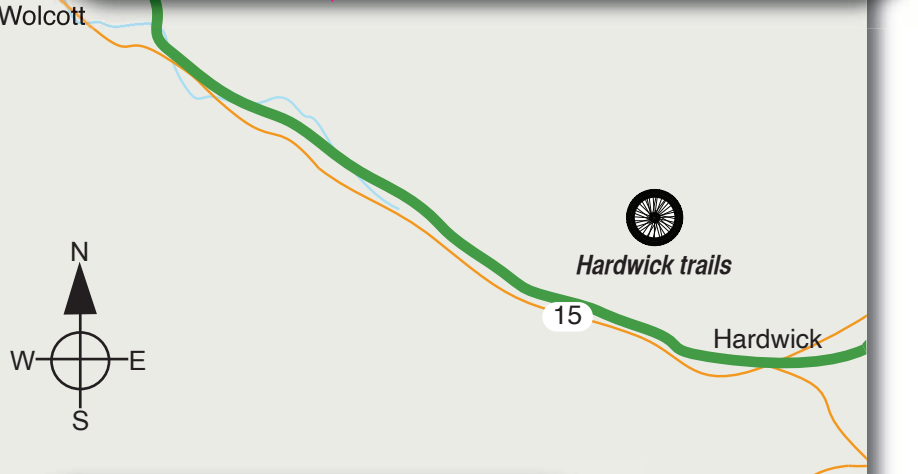

LOCAL TRAILS & RIDE ADVERTISERS

RIDE ADVERTISERS

STOWE	MORRISVILLE
1 Mountain Ops	31 Carlson Real Estate
2 Trapp Family Lodge	32 Rock Art Brewery
3 Edelweiss	33 Copley Hospital
4 Bluebird Cady Hill Lodge	34 Green Mountain Distillers
5 Stowe Bee Bakery	35 Chuck's Bikes
6 Topnotch Resort	36 Black Cap
7 The Bench	37 Craft Cannabis
8 Mountain Road Outfitters	
9 Carlson Real Estate	JOHNSON
10 Hitchhikers Bikes	41 Forget Me Not Shop
11 Stowe Mt Bike Academy	42 Lamoille Valley Bike Tours
12 World Famous Monkey House	
13 Catamount Trails Association	JEFFERSONVILLE
14 Black Cap	51 Smugglers' Notch Resort
15 Talta Lodge	
16 Four Seasons Sotheby's	OUTSIDE LAMOILLE COUNTY
WATERBURY	61 Onion River Outdoors
21 The Reservoir	62 The Prouty
22 Black Cap	63 VT Regenerative Medicine
	64 Black Cap

MTB TRAIL LOCATOR

STOWE
Adams Camp
Turn on to Ranch Brook Road and park in the designated area (road is class 4)
Cady Hill Forest
Park across from Blessed Sacrament Church
Cotton Brook/Little River
Park at the gate on Cotton Brook Road
Sterling Forest
Take Sterling Valley Road to Sterling Gorge Road.
Trapp Family Lodge trails
Located at Trapp Family Lodge
WATERBURY
Little River State Park trails
Take Little River Road, just west of Waterbury village
Perry Hill trails - WATA
Park at the lot on River Road, off S. Main Street
MORRISTOWN
Cadys Falls trails
Parking area at the end of Duhamel Road
HYDE PARK
Cricket Hill trails
Park at the lot on Cricket Hill or Lamoille Union High School, Route 15
HARDWICK
Hardwick trails
Park at Hazen Union High School or Green Mountain Tech Center
CAMBRIDGE
Valley trails
Park at Valley Dream Farm, Pleasant Valley Road
Midland trails
Park at Brewster River Park, Canyon Road; or near the intersection of Cliff Reynolds and Edwards roads
JEFFERSONVILLE
Brewster River trails
Intersection of Cliff Reynolds Road and Edwards Road

MAP LEGEND

- RIDE Advertiser
- Mountain Bike Trail
- Rail Trail
- Road

ILLUSTRATION: KATERINA HRDLICKA WERTH