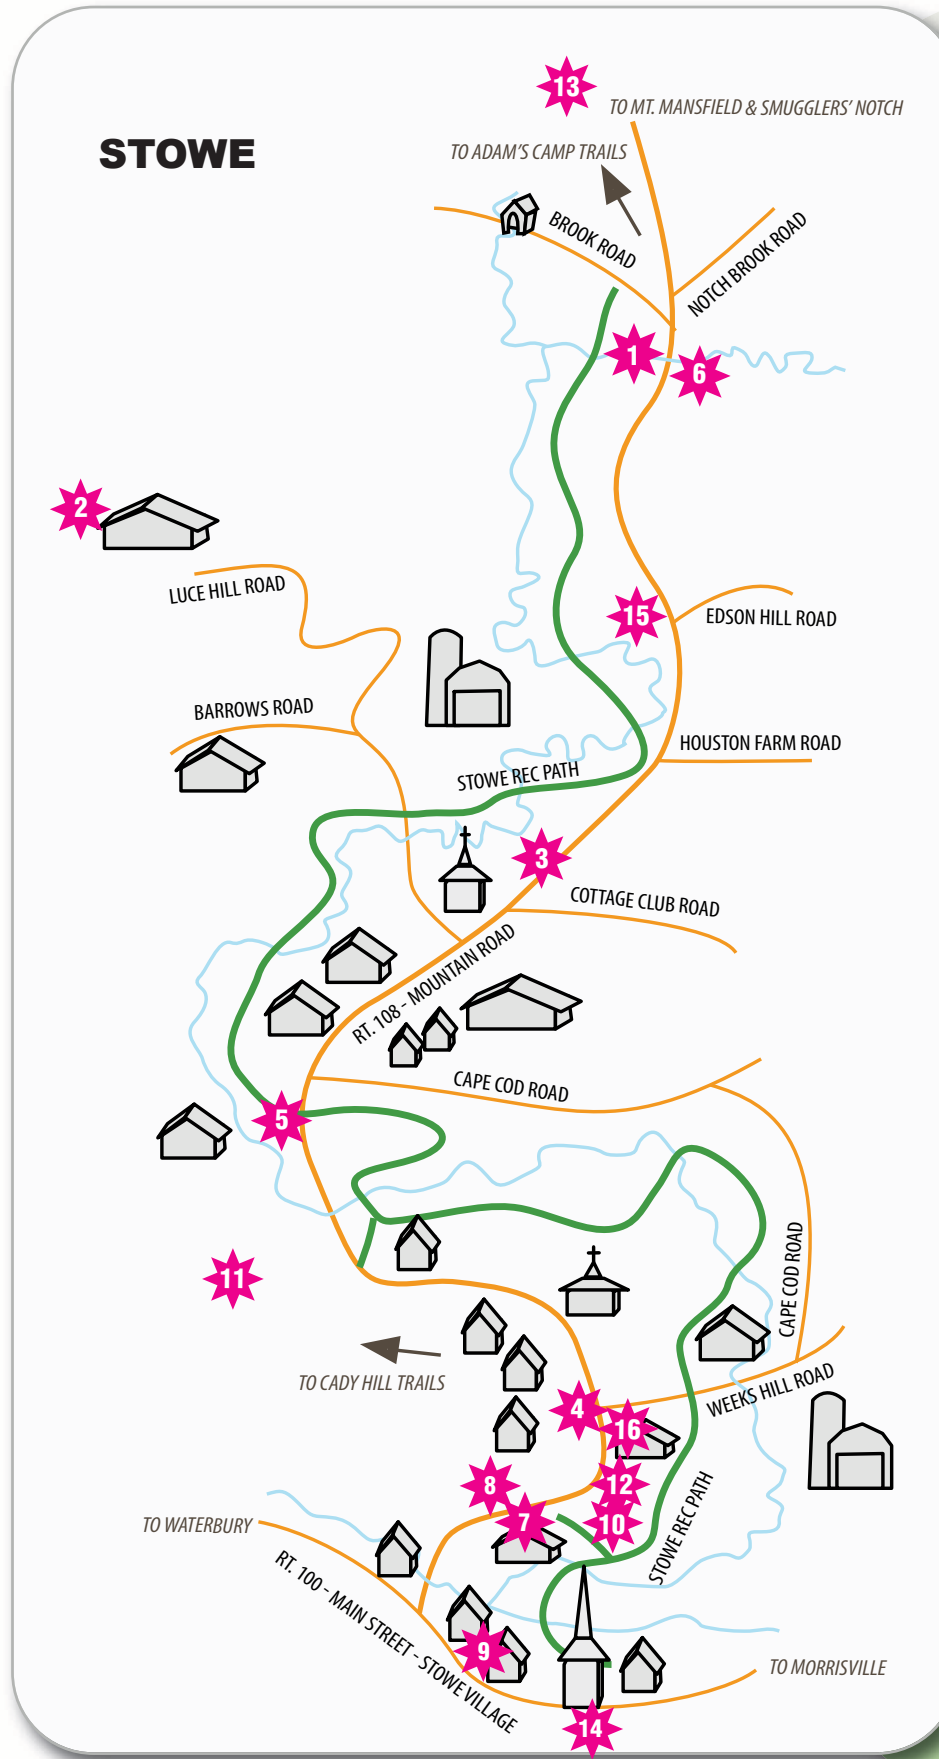

LOCAL TRAILS & RIDE ADVERTISERS

RIDE ADVERTISERS

STOWE	MORRISVILLE
1 Mountain Ops	31 Carlson Real Estate
2 Trapp Family Lodge	32 Rock Art Brewery
3 Edelweiss	33 Copley Hospital
4 Bluebird Cady Hill Lodge	34 Green Mountain Distillers
5 Stowe Bee Bakery	35 Chuck's Bikes
6 Topnotch Resort	36 Black Cap
7 The Bench	37 Craft Cannabis
8 Mountain Road Outfitters	
9 Carlson Real Estate	JOHNSON
10 Hitchhikers Bikes	41 Forget Me Not Shop
11 Stowe Mt Bike Academy	42 Lamoille Valley Bike Tours
12 World Famous Monkey House	
13 Catamount Trails Association	JEFFERSONVILLE
14 Black Cap	51 Smugglers' Notch Resort
15 Talta Lodge	
16 Four Seasons Sotheby's	OUTSIDE LAMOILLE COUNTY
WATERBURY	61 Onion River Outdoors
21 The Reservoir	62 The Prouty
22 Black Cap	63 VT Regenerative Medicine
	64 Black Cap

MTB TRAIL LOCATOR

STOWE
Adams Camp
Turn on to Ranch Brook Road and park in the designated area (road is class 4)
Cady Hill Forest
Park across from Blessed Sacrament Church
Cotton Brook/Little River
Park at the gate on Cotton Brook Road
Sterling Forest
Take Sterling Valley Road to Sterling Gorge Road.
Trapp Family Lodge trails
Located at Trapp Family Lodge
WATERBURY
Little River State Park trails
Take Little River Road, just west of Waterbury village
Perry Hill trails - WATA
Park at the lot on River Road, off S. Main Street
MORRISTOWN
Cadys Falls trails
Parking area at the end of Duhamel Road
HYDE PARK
Cricket Hill trails
Park at the lot on Cricket Hill or Lamoille Union High School, Route 15
HARDWICK
Hardwick trails
Park at Hazen Union High School or Green Mountain Tech Center
CAMBRIDGE
Valley trails
Park at Valley Dream Farm, Pleasant Valley Road
Midland trails
Park at Brewster River Park, Canyon Road; or near the intersection of Cliff Reynolds and Edwards roads
JEFFERSONVILLE
Brewster River trails
Intersection of Cliff Reynolds Road and Edwards Road

MAP LEGEND

- RIDE Advertiser
- Mountain Bike Trail
- Rail Trail
- Road

ILLUSTRATION: KATERINA HRDLICKA WERTH