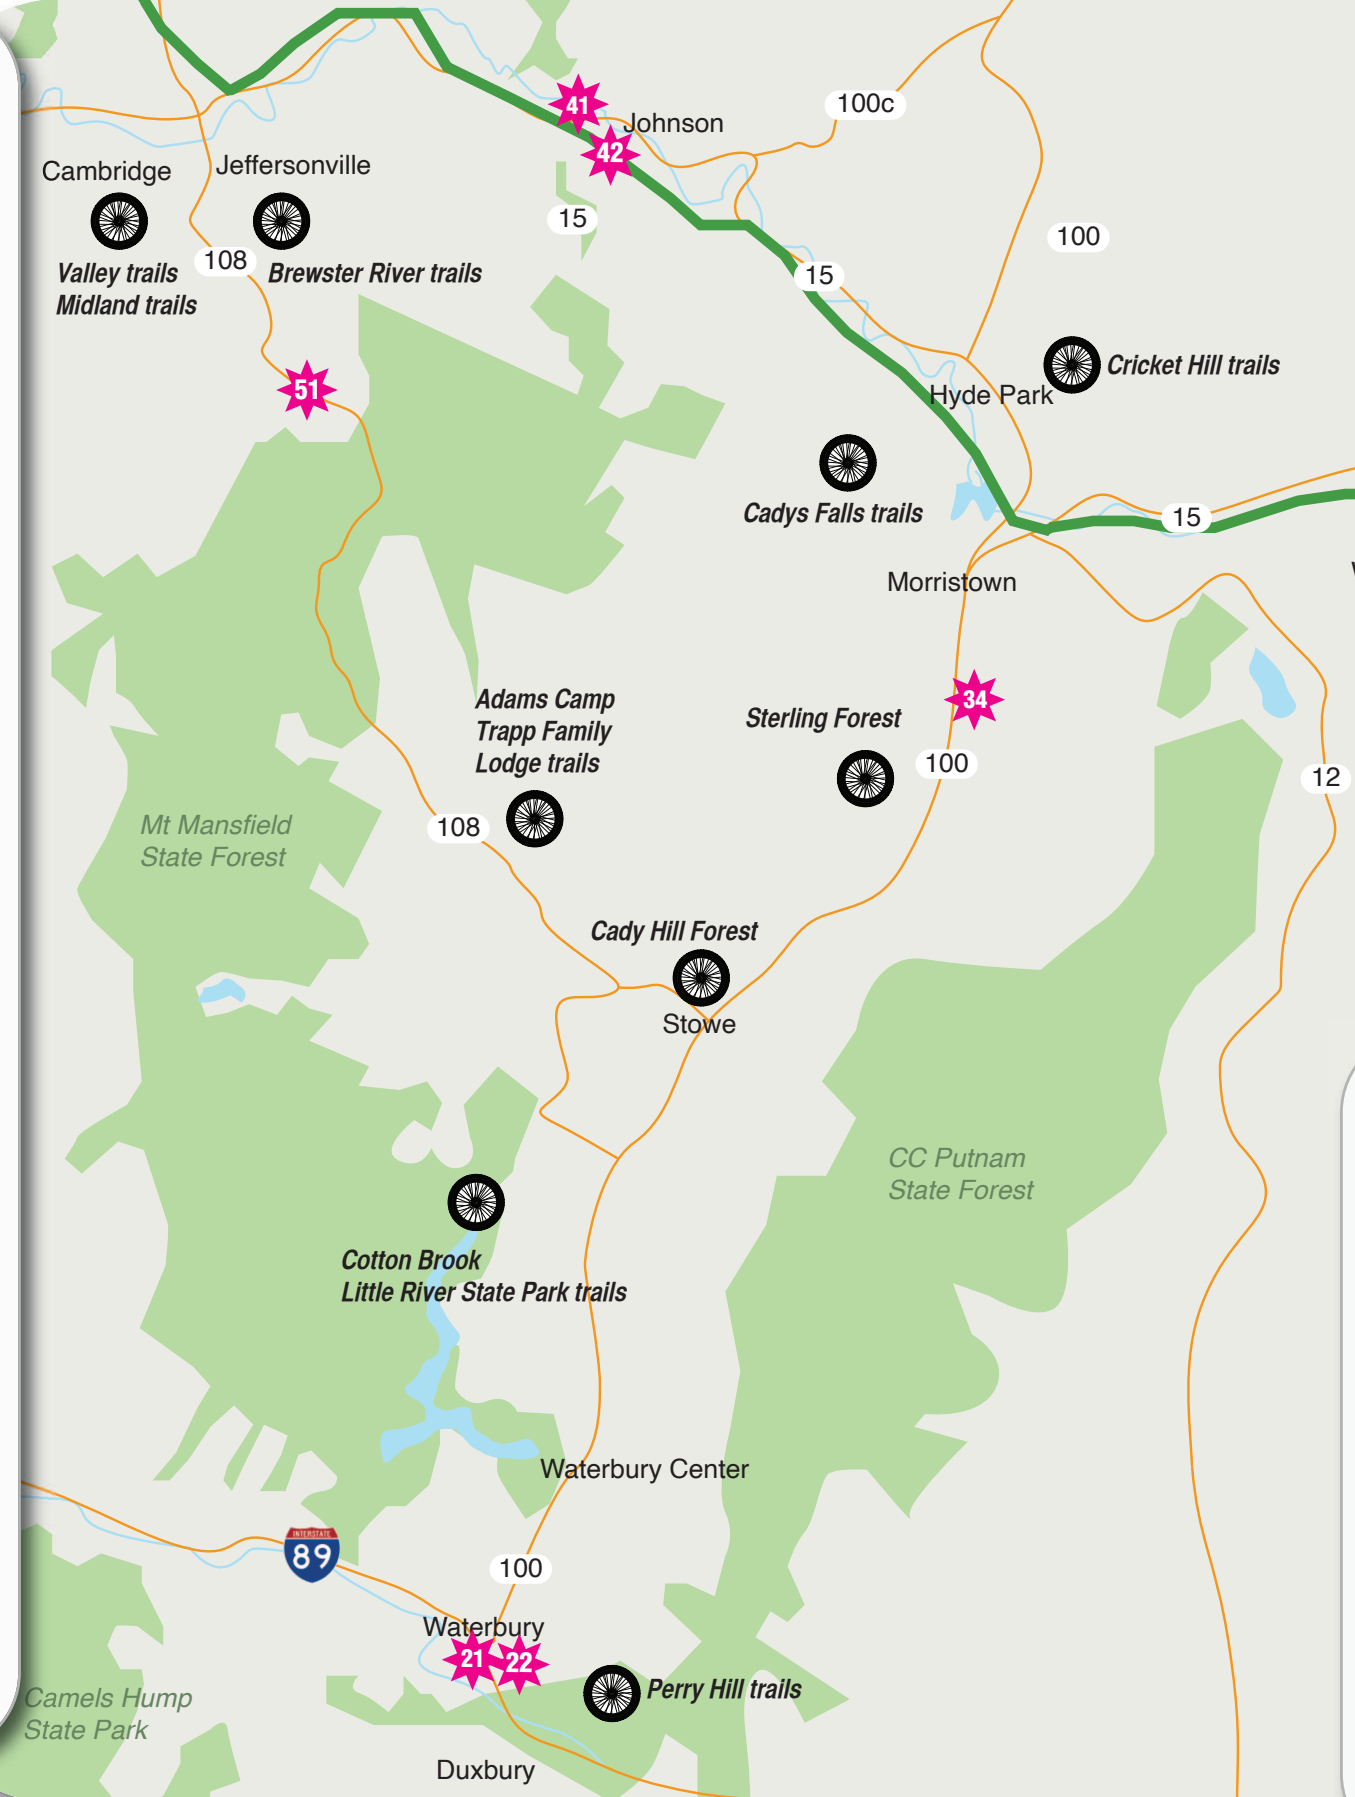

LOCAL TRAILS & RIDE ADVERTISERS

RIDE ADVERTISERS

STOWE	MORRISVILLE
1 Mountain Ops	31 Carlson Real Estate
2 Trapp Family Lodge	32 Rock Art Brewery
3 Edelweiss	33 Copley Hospital
4 Bluebird Cady Hill Lodge	34 Green Mountain Distillers
5 Stowe Bee Bakery	35 Chuck's Bikes
6 Topnotch Resort	36 Black Cap
7 The Bench	37 Craft Cannabis
8 Mountain Road Outfitters	
9 Carlson Real Estate	JOHNSON
10 Hitchhikers Bikes	41 Forget Me Not Shop
11 Stowe Mt Bike Academy	42 Lamoille Valley Bike Tours
12 World Famous Monkey House	
13 Catamount Trails Association	JEFFERSONVILLE
14 Black Cap	51 Smugglers' Notch Resort
15 Talta Lodge	
16 Four Seasons Sotheby's	OUTSIDE LAMOILLE COUNTY
WATERBURY	61 Onion River Outdoors
21 The Reservoir	62 The Prouty
22 Black Cap	63 VT Regenerative Medicine
	64 Black Cap

MTB TRAIL LOCATOR

STOWE
Adams Camp
Turn on to Ranch Brook Road and park in the designated area (road is class 4)
Cady Hill Forest
Park across from Blessed Sacrament Church
Cotton Brook/Little River
Park at the gate on Cotton Brook Road
Sterling Forest
Take Sterling Valley Road to Sterling Gorge Road.
Trapp Family Lodge trails
Located at Trapp Family Lodge
WATERBURY
Little River State Park trails
Take Little River Road, just west of Waterbury village
Perry Hill trails - WATA
Park at the lot on River Road, off S. Main Street
MORRISTOWN
Cadys Falls trails
Parking area at the end of Duhamel Road
HYDE PARK
Cricket Hill trails
Park at the lot on Cricket Hill or Lamoille Union High School, Route 15
HARDWICK
Hardwick trails
Park at Hazen Union High School or Green Mountain Tech Center
CAMBRIDGE
Valley trails
Park at Valley Dream Farm, Pleasant Valley Road
Midland trails
Park at Brewster River Park, Canyon Road; or near the intersection of Cliff Reynolds and Edwards roads
JEFFERSONVILLE
Brewster River trails
Intersection of Cliff Reynolds Road and Edwards Road

MAP LEGEND

- RIDE Advertiser
- Mountain Bike Trail
- Rail Trail
- Road

ILLUSTRATION: KATERINA HRDLICKA WERTH