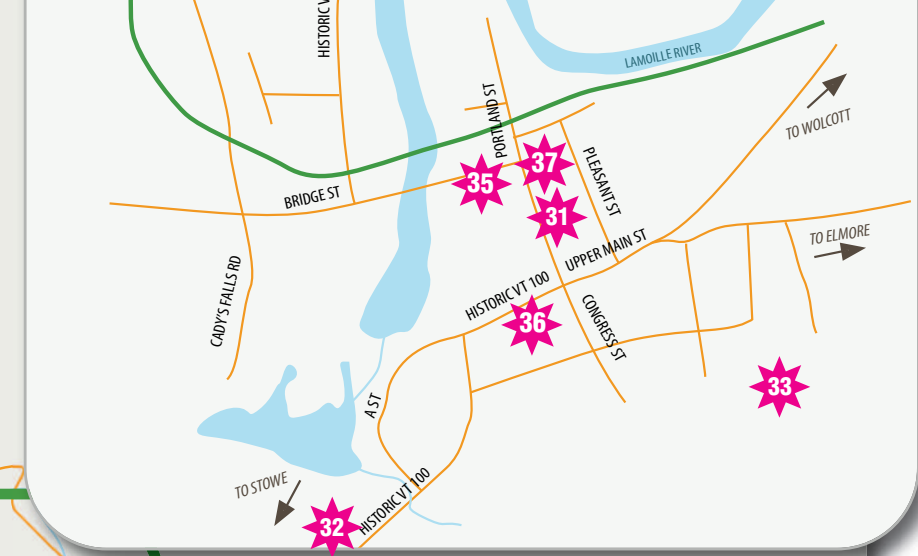

LOCAL TRAILS & RIDE ADVERTISERS

RIDE ADVERTISERS

STOWE	MORRISVILLE
1 Mountain Ops	31 Carlson Real Estate
2 Trapp Family Lodge	32 Rock Art Brewery
3 Edelweiss	33 Copley Hospital
4 Bluebird Cady Hill Lodge	34 Green Mountain Distillers
5 Stowe Bee Bakery	35 Chuck's Bikes
6 Topnotch Resort	36 Black Cap
7 The Bench	37 Craft Cannabis
8 Mountain Road Outfitters	
9 Carlson Real Estate	JOHNSON
10 Hitchhikers Bikes	41 Forget Me Not Shop
11 Stowe Mt Bike Academy	42 Lamoille Valley Bike Tours
12 World Famous Monkey House	
13 Catamount Trails Association	JEFFERSONVILLE
14 Black Cap	51 Smugglers' Notch Resort
15 Talta Lodge	
16 Four Seasons Sotheby's	OUTSIDE LAMOILLE COUNTY
WATERBURY	61 Onion River Outdoors
21 The Reservoir	62 The Prouty
22 Black Cap	63 VT Regenerative Medicine
	64 Black Cap

MTB TRAIL LOCATOR

STOWE
Adams Camp
Turn on to Ranch Brook Road and park in the designated area (road is class 4)
Cady Hill Forest
Park across from Blessed Sacrament Church
Cotton Brook/Little River
Park at the gate on Cotton Brook Road
Sterling Forest
Take Sterling Valley Road to Sterling Gorge Road.
Trapp Family Lodge trails
Located at Trapp Family Lodge
WATERBURY
Little River State Park trails
Take Little River Road, just west of Waterbury village
Perry Hill trails - WATA
Park at the lot on River Road, off S. Main Street
MORRISTOWN
Cadys Falls trails
Parking area at the end of Duhamel Road
HYDE PARK
Cricket Hill trails
Park at the lot on Cricket Hill or Lamoille Union High School, Route 15
HARDWICK
Hardwick trails
Park at Hazen Union High School or Green Mountain Tech Center
CAMBRIDGE
Valley trails
Park at Valley Dream Farm, Pleasant Valley Road
Midland trails
Park at Brewster River Park, Canyon Road; or near the intersection of Cliff Reynolds and Edwards roads
JEFFERSONVILLE
Brewster River trails
Intersection of Cliff Reynolds Road and Edwards Road

MAP LEGEND

- RIDE Advertiser
- Mountain Bike Trail
- Rail Trail
- Road

ILLUSTRATION: KATERINA HRDLICKA WERTH