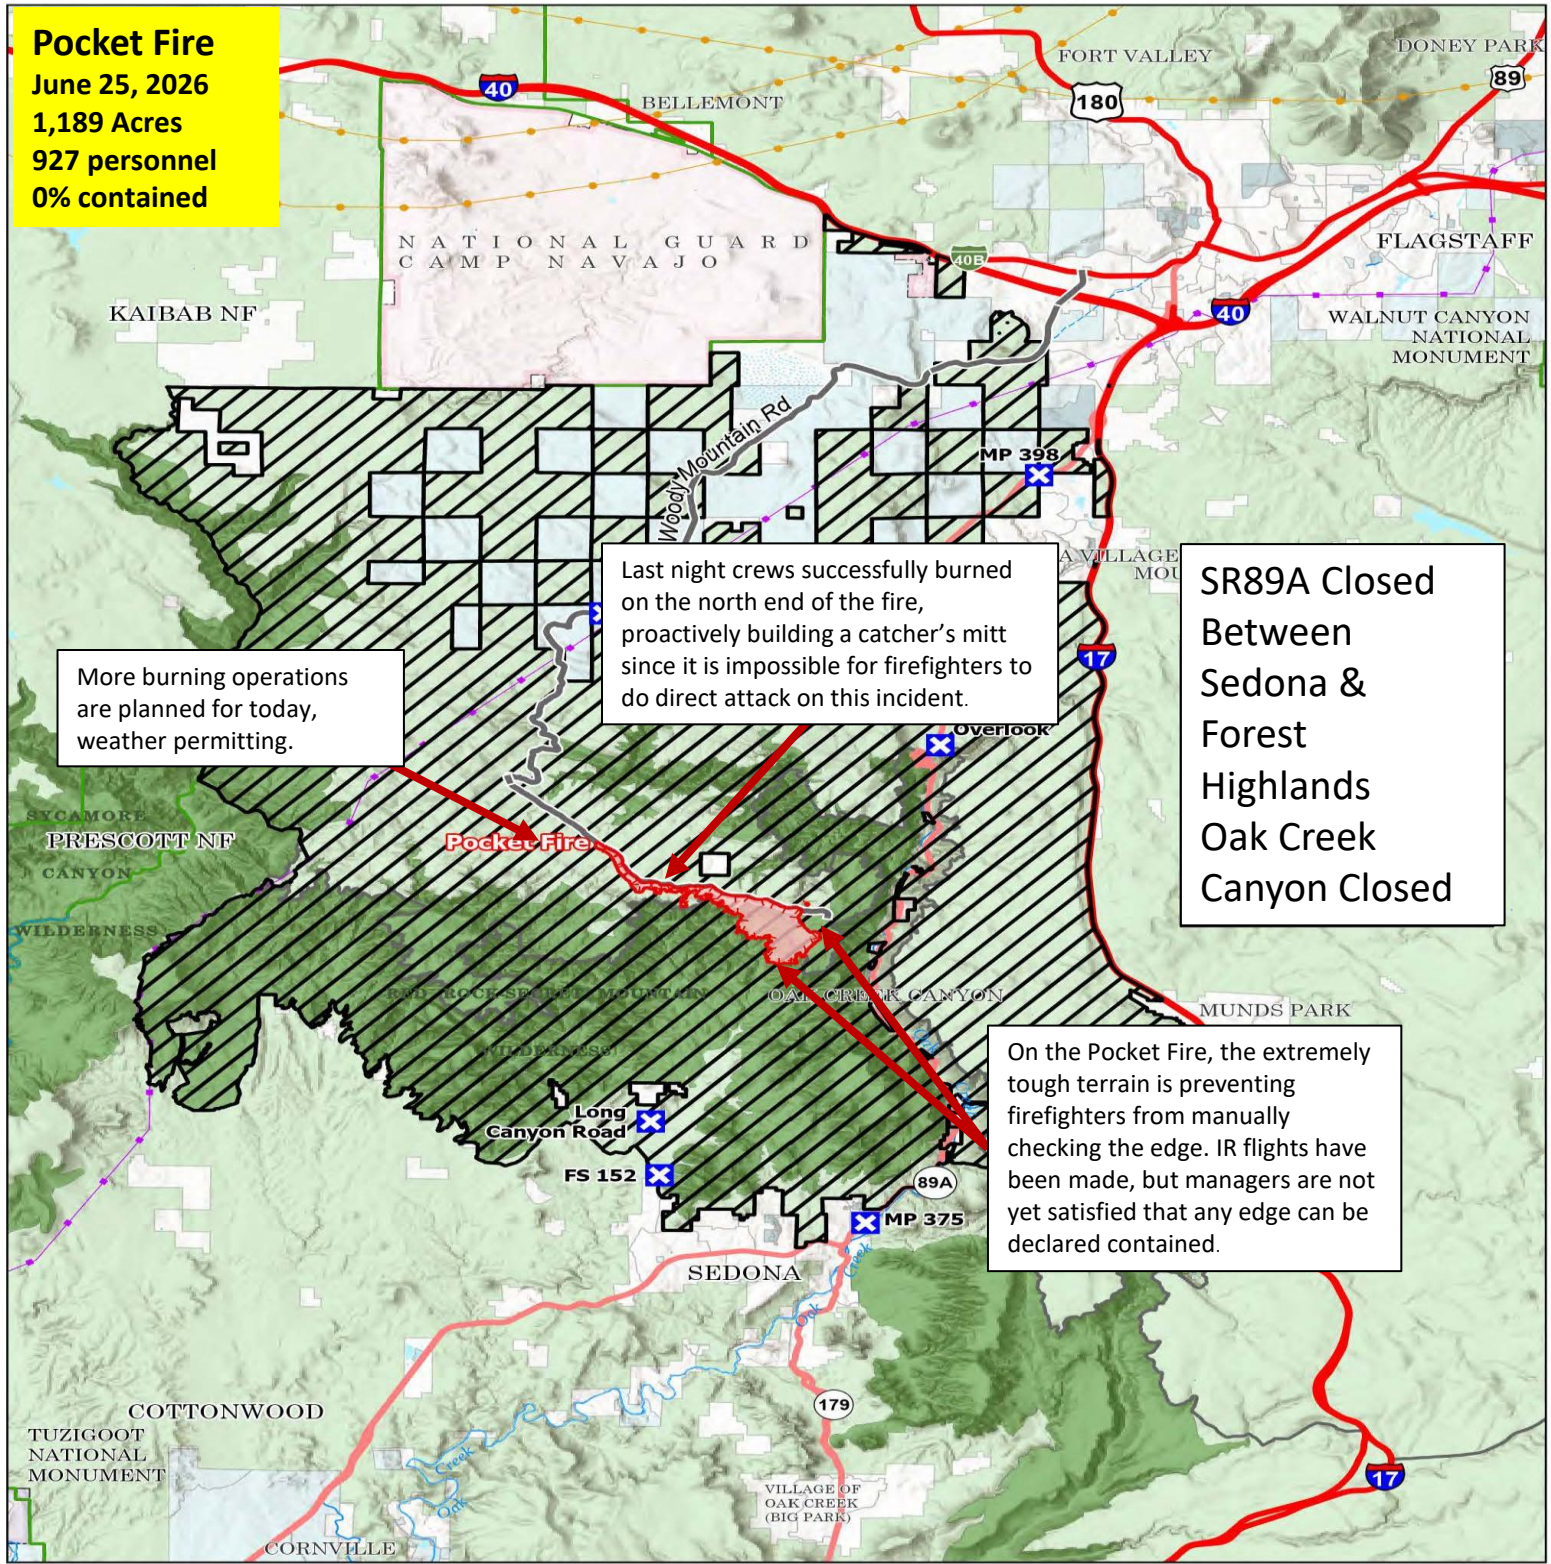

Pocket Fire
June 25, 2026
1,189 Acres
927 personnel
0% contained

More burning operations are planned for today, weather permitting.

Last night crews successfully burned on the north end of the fire, proactively building a catcher's mitt since it is impossible for firefighters to do direct attack on this incident.

SR89A Closed
Between
Sedona &
Forest
Highlands
Oak Creek
Canyon Closed

On the Pocket Fire, the extremely tough terrain is preventing firefighters from manually checking the edge. IR flights have been made, but managers are not yet satisfied that any edge can be declared contained.

Public Information

Pocket
AZ-COF-000781
06/25/2026
1,187 acres at 06/24/2026 @ 2122hrs

1:173,864 | SW IMT 2 GISS | 6/25/2026 0614
 Acres from IR
 North American 1983 Datum, Lat/Long Grid

- Closure Area
- Road Closure
- Uncontained Fire Edge
- Wildfire Perimeter
- MVUM Plus GTAC