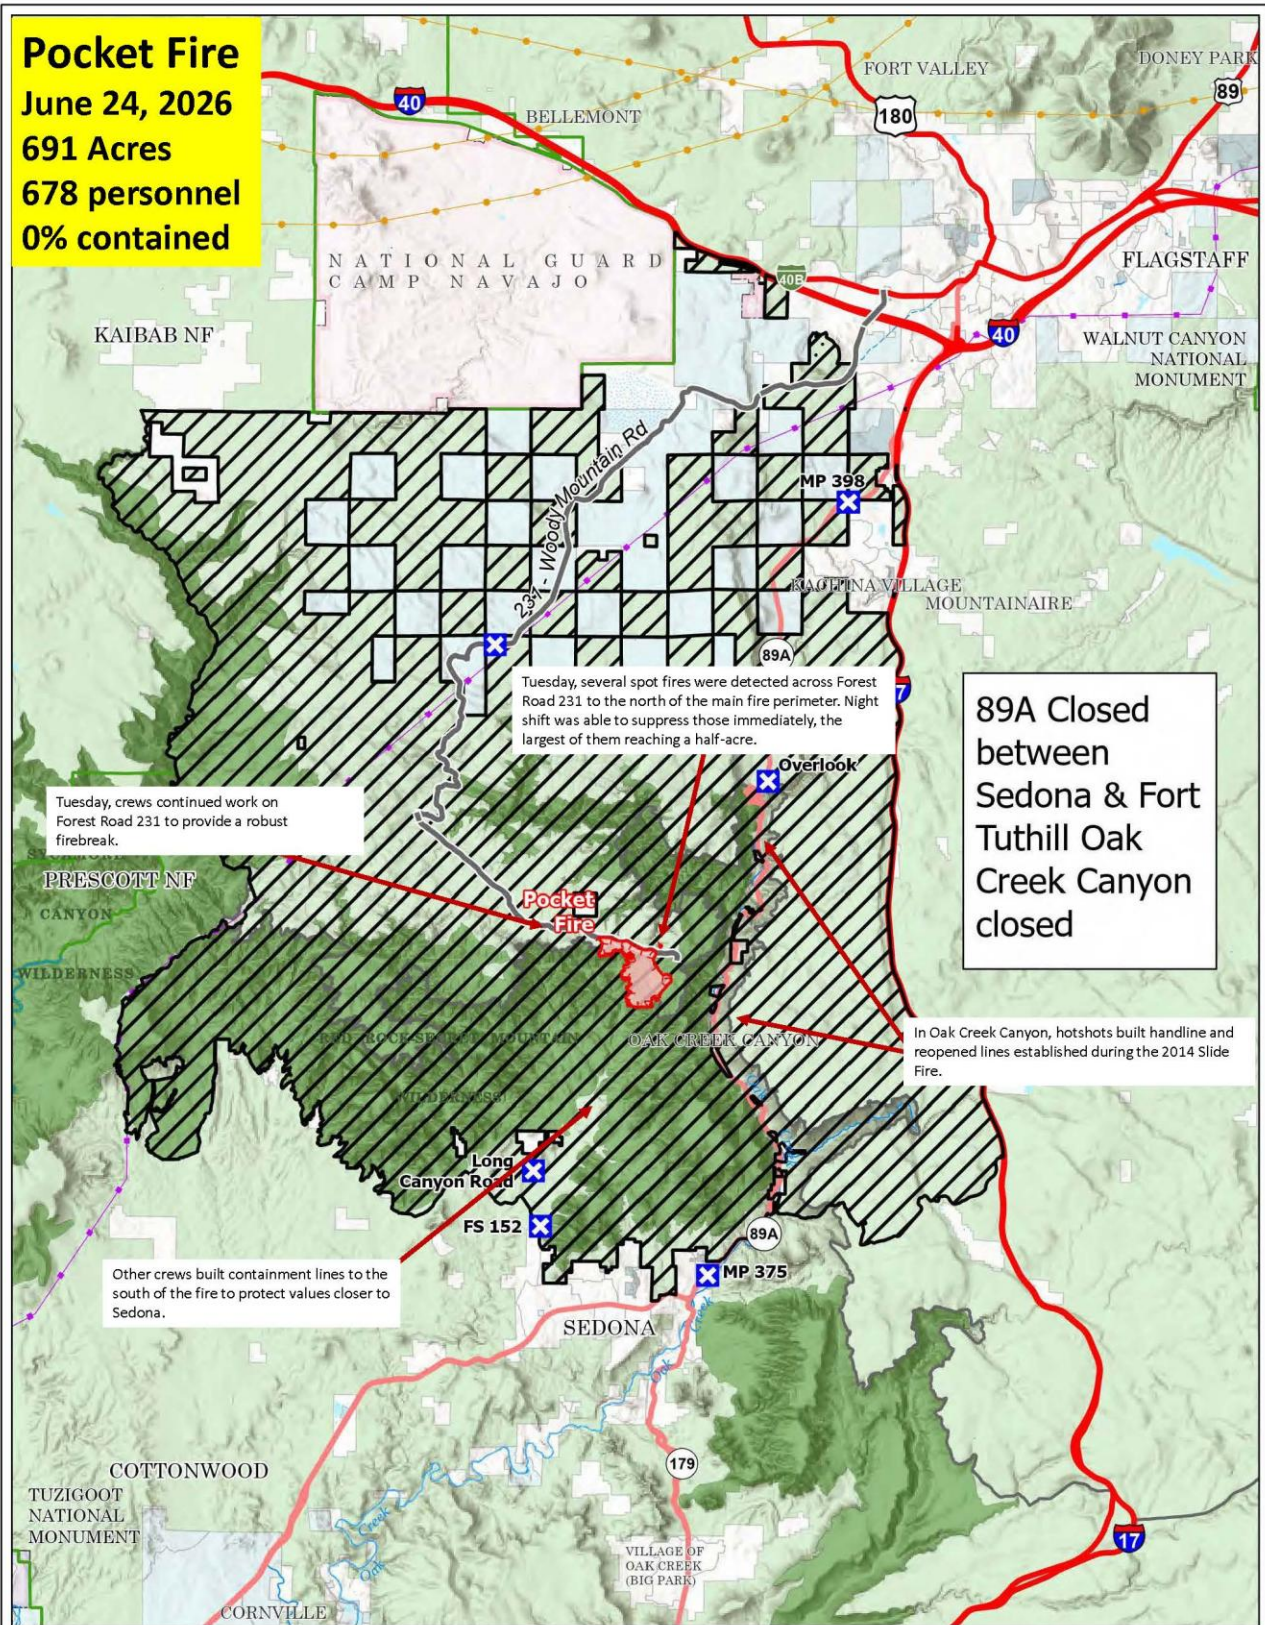

Pocket Fire
June 24, 2026
691 Acres
678 personnel
0% contained

Tuesday, several spot fires were detected across Forest Road 231 to the north of the main fire perimeter. Night shift was able to suppress those immediately, the largest of them reaching a half-acre.

Tuesday, crews continued work on Forest Road 231 to provide a robust firebreak.

89A Closed
between
Sedona & Fort
Tuthill Oak
Creek Canyon
closed

In Oak Creek Canyon, hotshots built handline and reopened lines established during the 2014 Slide Fire.

Other crews built containment lines to the south of the fire to protect values closer to Sedona.

Public Information

Pocket
AZ-COF-000781
06/24/2026

691 acres at 06/23/2026 @ 2026hrs

1:173,864 | SW IMT 2 GISS | 6/24/2026 0614
 Acres from IR
 North American 1983 Datum, Lat/Long Grid

- Closure Area
- Road Closure
- Uncontained Fire Edge
- Wildfire Perimeter
- MVUM Plus GTAC