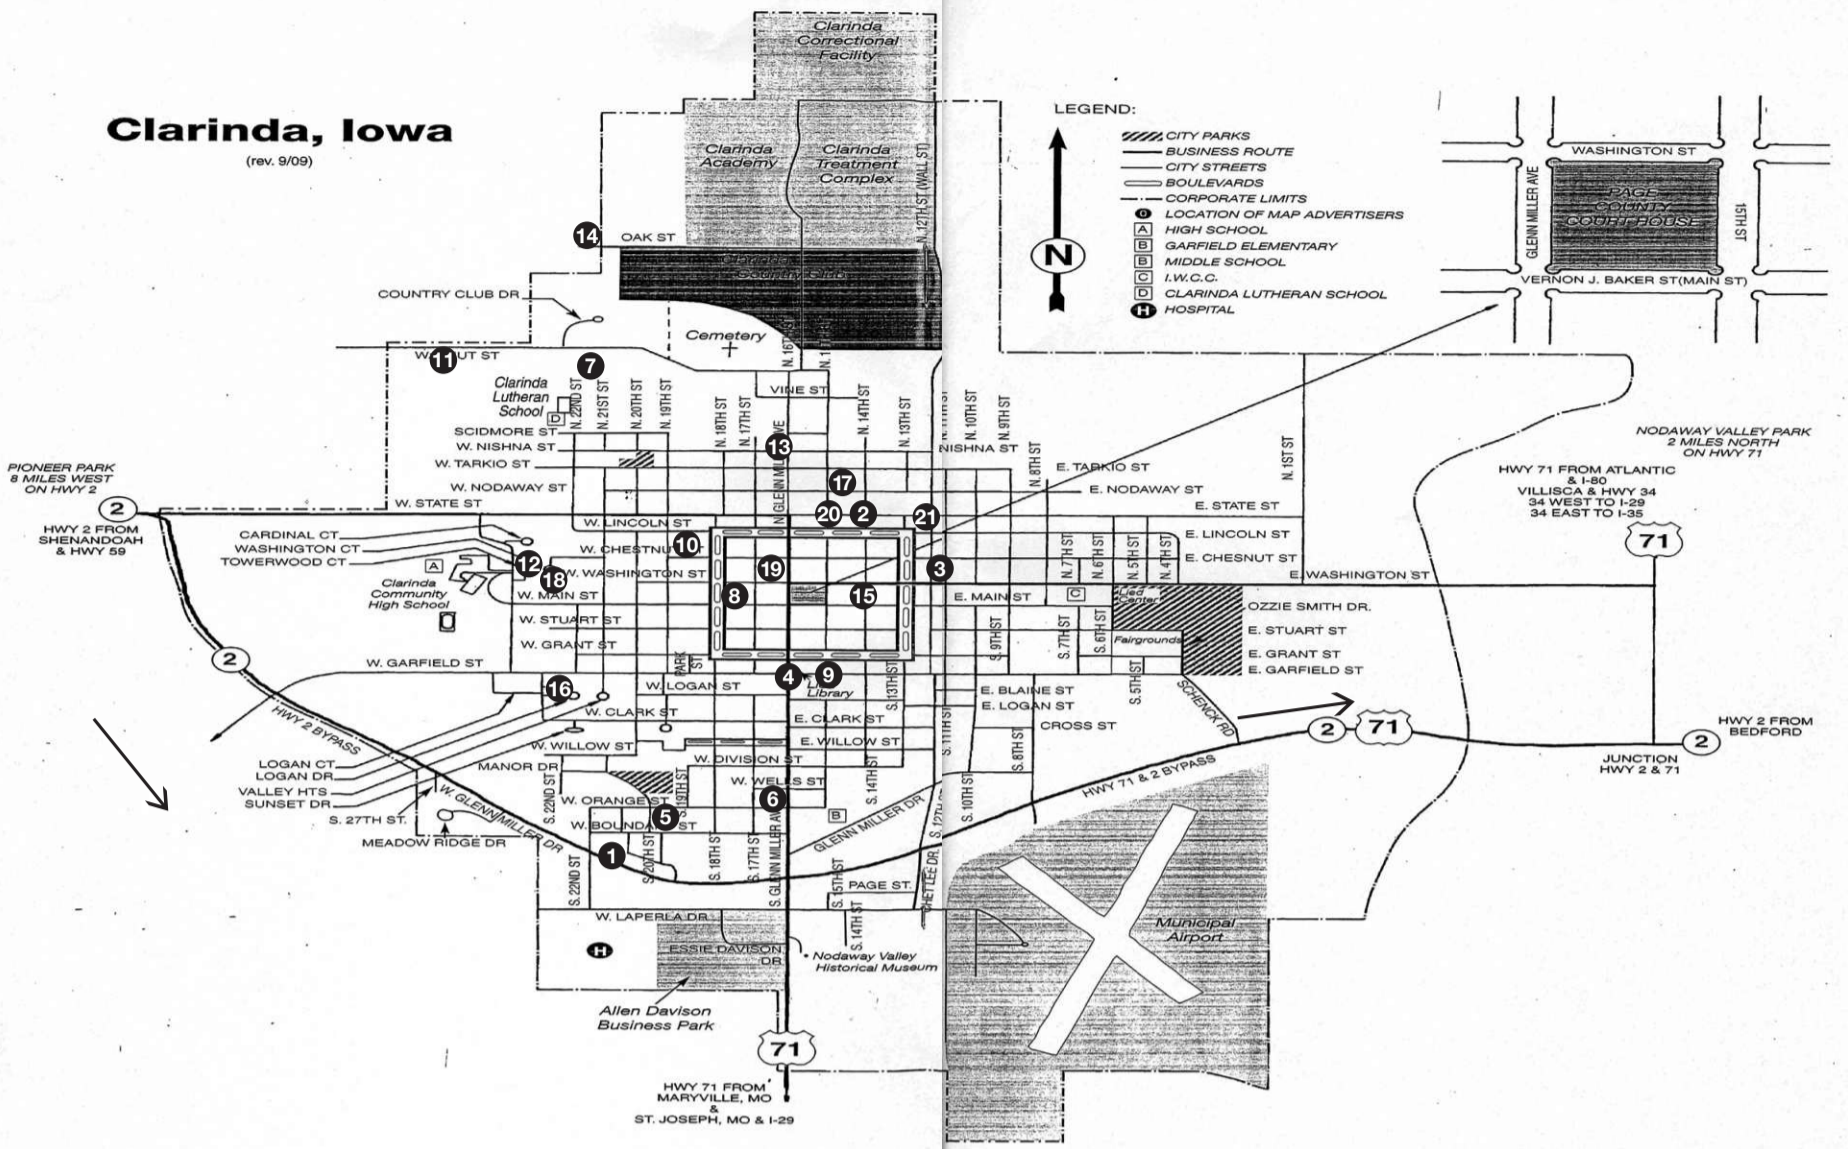

Clarinda City Wide Yard Sales

Friday, May 8th & Saturday, May 9th

1 1137 S 21ST ST ☐
FRIDAY & SATURDAY 7:30-?
Misc. Items - This and that

2 300 E LINCOLN ST ☐
CLARE CATHOLIC CHURCH
FRIDAY, 8AM-5PM, SATURDAY 8AM-NOON
Large basement sale!

3 508 E WASHINGTON ☐
FRIDAY NOON-5PM, SATURDAY 8AM-3PM
Antiques & collectibles, kids stuff, toys, clothes - things for all ages

4 100 E GARFIELD ☐
LIED PUBLIC LIBRARY
FRIDAY & SATURDAY
Free Plant, seedling, seed swap house or garden

5 422 W ORANGE ST ☐
SATURDAY, 8AM-?
Clothing, Kitchen Items, Odds & Ends, Furniture! Something for everyone. Come early for the best finds!

6 100 W WELLS ☐
FRIDAY, 8AM-NOON, SATURDAY 8AM-2PM
Exercise Equipment, HP Computer Printer, Men's Polo Shirts, Plus Women's tops, Scrubs, and lots of Misc!

7 600 PLUM ST ☐
FRIDAY 9AM-4PM, SATURDAY 8AM-NOON
Muller Garage Sale: Fri 9am-4pm & Sat 8-12pm. Clothing for all ages, but a lot of girls & toddler sized items. Kids shoes, kitchen items, decor, furniture, household stuff, lots of kids toys and more!

8 209 W MAIN ST ☐
FRIDAY & SATURDAY, 8AM-?
HO trains and track, structures; Lionel trains, track, and railroad items; furniture including dresser and mirror; dishes and serving ware; household items; and a bake sale!

9 201 E GARFIELD ☐
FRIDAY & SATURDAY, 7AM-6PM
A mixture of everything - lots of stuff!

10 312 W CHESNUT ☐
FRIDAY 12PM-5PM, SATURDAY 8AM-5PM FREE ITEMS AFTER 3PM ON SATURDAY!
Baby & kids clothes, household items, women's clothes & shoes, toys, antiques & more!

11 820 W WALNUT ☐
FRIDAY & SATURDAY, 8AM-?
Random household items, small furniture items, misc. Come and see!

12 220 TOWERWOOD CT ☐
FRIDAY, 8AM-5PM SATURDAY, 8AM-1PM
Small furniture & misc!

13 722 N 16TH ST ☐
FRIDAY, 9AM-6PM
Like new pack'n play with mattress, round oak end table, 3 tier shelf, & home decor. No rain date.

14 560 W OAK ST ☐
FRIDAY, 9AM-4PM SATURDAY, 9AM-3PM
ShopSmith will all the accessories Wood Medicine Cabinet with 3 Mirrored Doors Bathroom vanity counter top with sink and backsplash 72" Dell All-In-One Computer with workstation, Printer and Printer Supplies Bookcase

Ball trailer hitches 2" to 2 5/16"
Electric Hand tools
Miscellaneous screwdrivers and wrenches
Household items
Home Décor, picture frames and so much more

15 218 E MAIN ☐
SONRISER'S
FRIDAY, 12-6PM, SATURDAY, 9AM-3PM
Lots of harley motorcycle parts, inflatable kayak, household items, clothes, and much, much more

16 400 EILERS LANE ☐
FRIDAY, 12-5:30PM SATURDAY, 8AM-11AM
Area rug (5x8) in Ivory & Black, Barbies & accessories, home decor, plant stand, games, shoe rack & lots more

17 615 N 15TH ST ☐
FRIDAY & SATURDAY, 8AM-4PM
Several family garage sale! Lawn & garden items, ladies clothing (sizes medium-large), children's items, table cloths, and lots of misc.!

18 221 TOWERWOOD CT ☐
FRIDAY, 10AM-4PM, SATURDAY, 9AM-1PM
Multi-family! Household items - toys, games, books - baby/toddler items, clothes & shoes (lots of name brand!) - seasonal decor & furniture