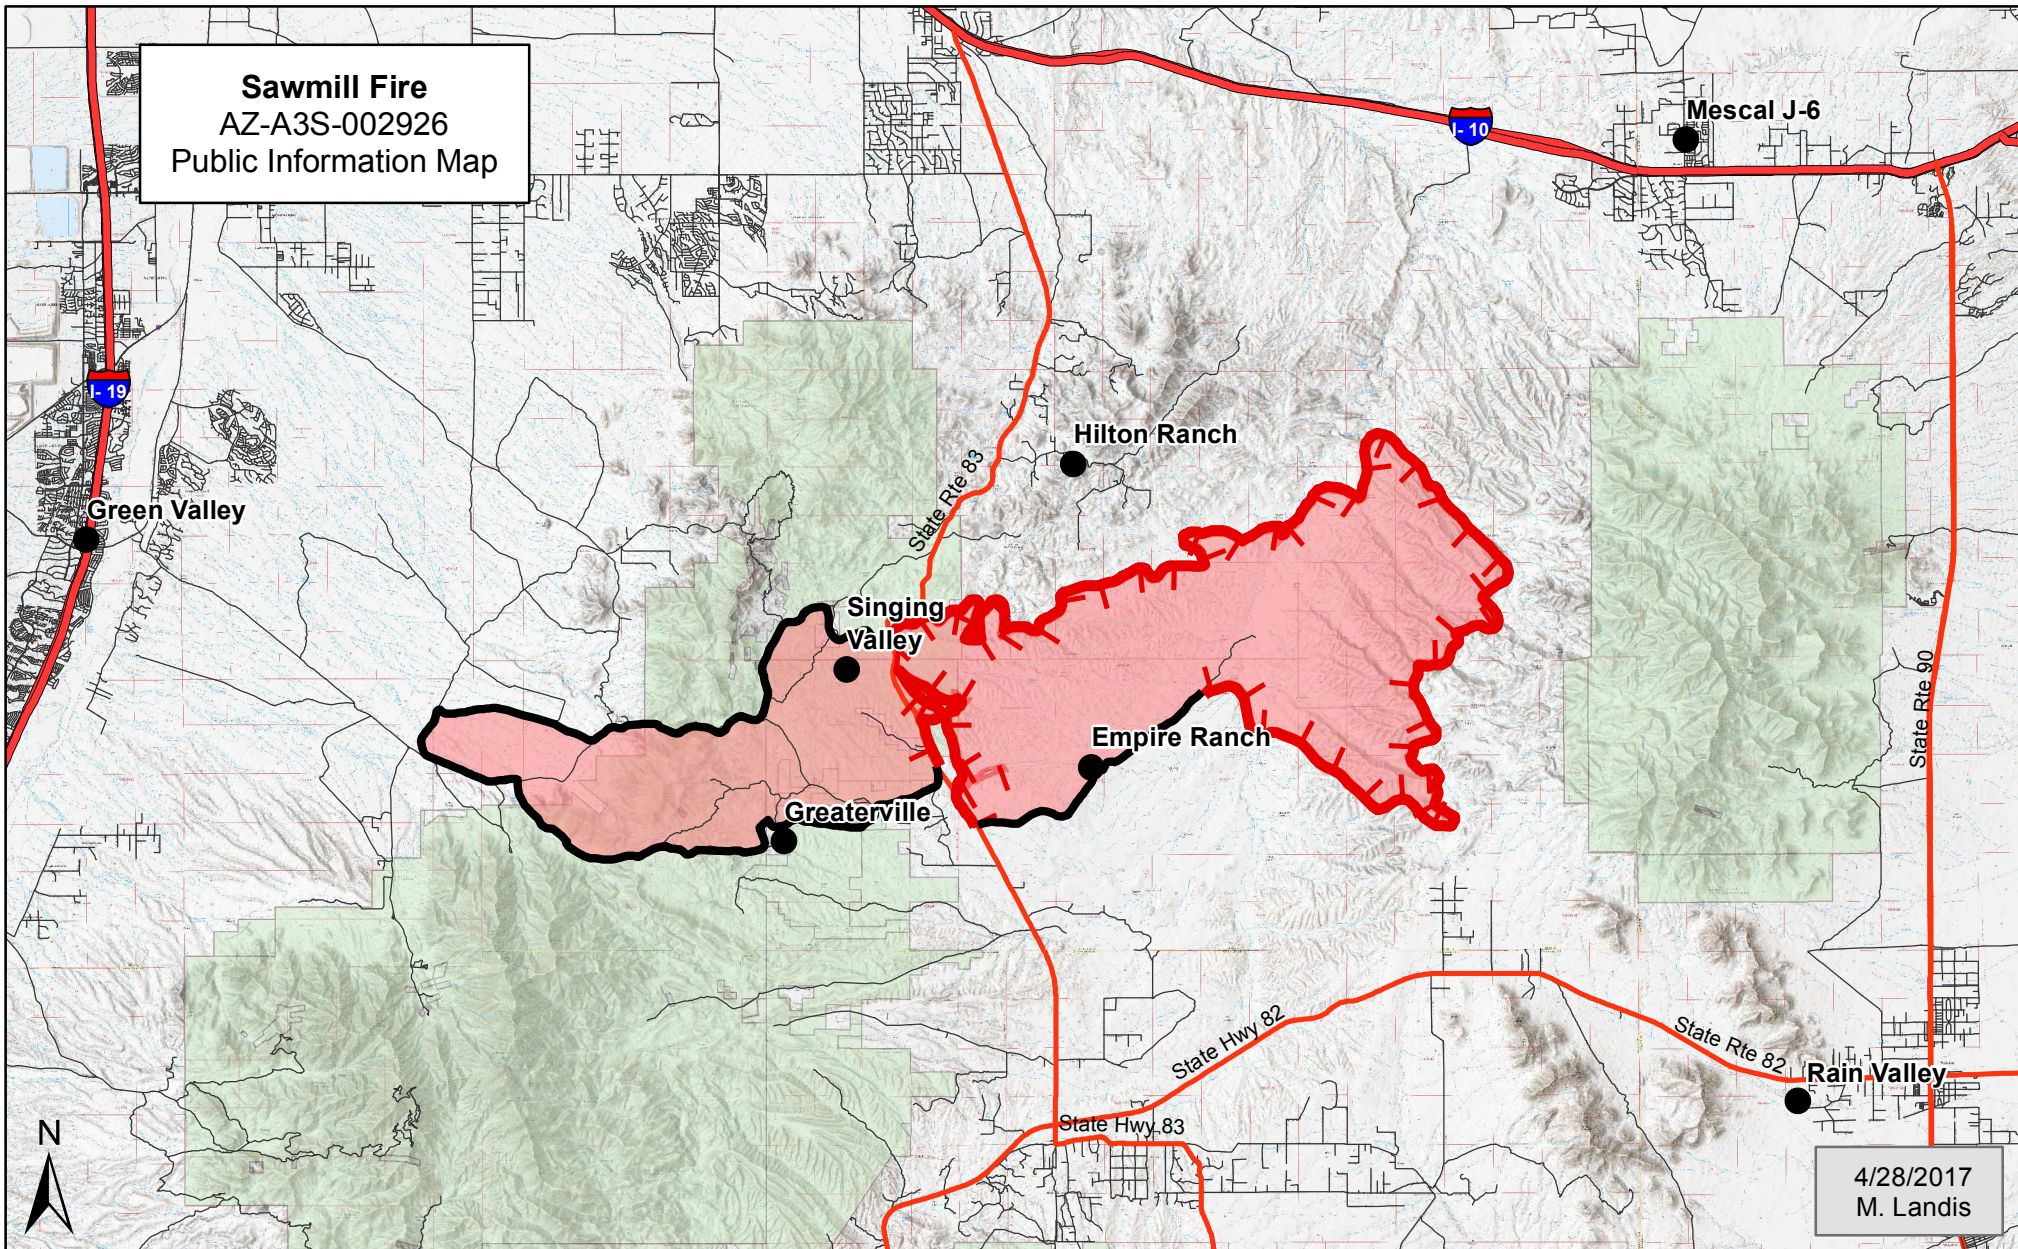

Sawmill Fire
 AZ-A3S-002926
 Public Information Map

4/28/2017
 M. Landis

Legend

- Community
- Interstate
- State Highway
- Other Road
- Completed Line
- ┌ Uncontrolled Fire Edge
- Burned area
- USDA Forest Service

GIS Acres 46,991
 4/28/2017 06:45