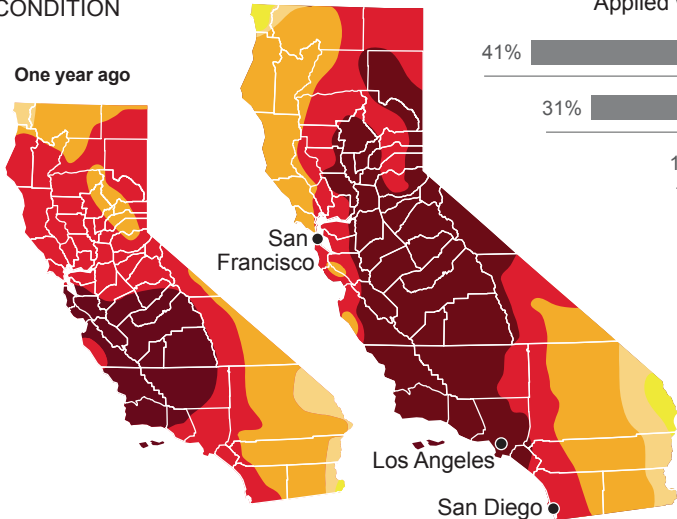

California water use being restricted

Gov. Jerry Brown ordered cities and towns to cut water use by 25 percent.

DROUGHT
CONDITION

One year ago

March 31, 2015

California water balance
Applied water use*, 2010

SOURCES: California Dept. of Water Resources; National Drought Mitigation Center

AP

AP

CALIF WATER 040715: Graphic shows drought conditions in California and water use by segment; 3c x 4 inches; 146 mm x 101 mm; with any related stories; ETA 4 p.m.