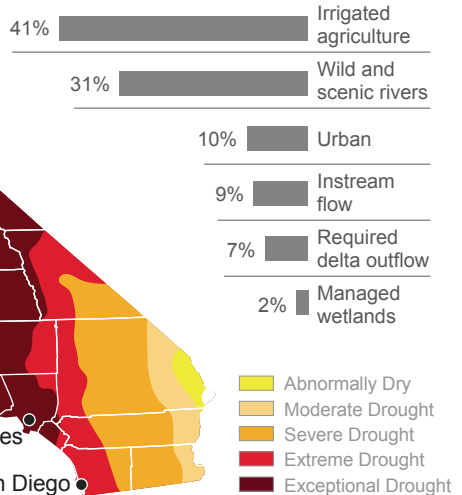

California water use being restricted

Gov. Jerry Brown ordered cities and towns to cut water use by 25 percent.

DROUGHT
CONDITION

One year ago

March 31, 2015

California water balance
Applied water use*, 2010

SOURCES: California Dept. of Water Resources; National Drought Mitigation Center

AP

AP

CALIF WATER 040715: Graphic shows drought conditions in California and water use by segment; 3c x 4 inches; 146 mm x 101 mm; with any related stories; ETA 4 p.m.