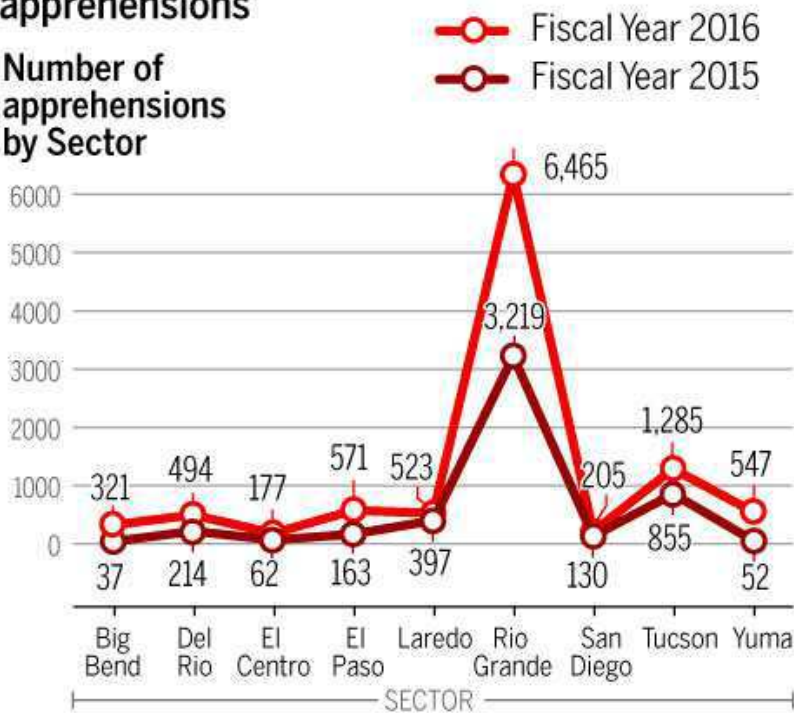

Uptick in migrant mothers, children

The first couple of months of the fiscal year are seeing a significant increase of families and unaccompanied minors coming through after a steep decline in 2015 compared to the previous year. Gang-related violence and some of the world's highest homicide rates, coupled with extreme poverty and family reunification are cited as reasons the migrants are fleeing their home countries.

South Border unaccompanied immigrant children apprehensions

Number of apprehensions by Sector

Southwest Border total number of apprehensions

South Border family unit apprehensions

Number of apprehensions by Sector

Southwest Border total number of apprehensions