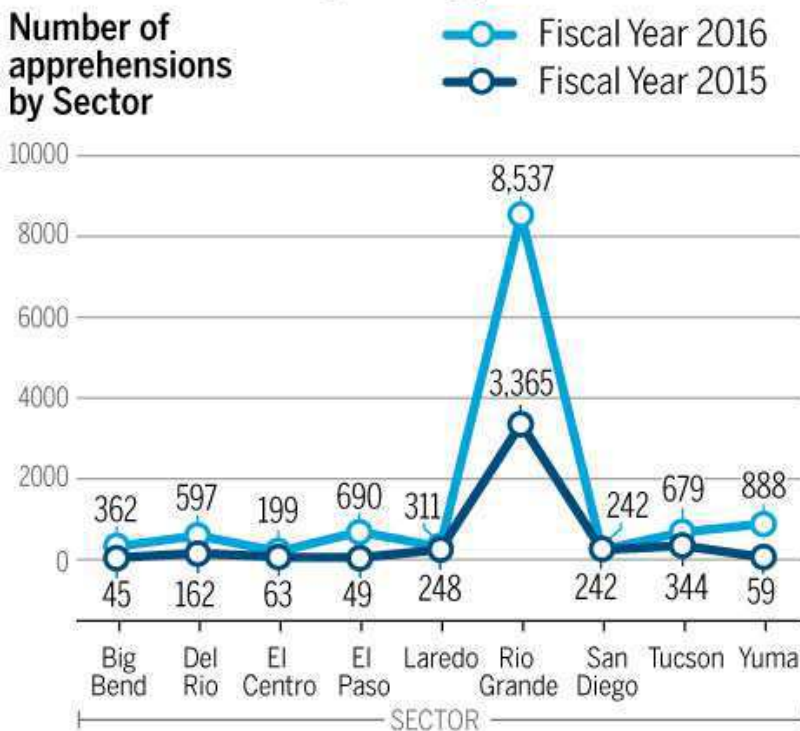

Uptick in migrant mothers, children

The first couple of months of the fiscal year are seeing a significant increase of families and unaccompanied minors coming through after a steep decline in 2015 compared to the previous year. Gang-related violence and some of the world's highest homicide rates, coupled with extreme poverty and family reunification are cited as reasons the migrants are fleeing their home countries.

South Border unaccompanied immigrant children apprehensions

Number of apprehensions by Sector

Southwest Border total number of apprehensions

South Border family unit apprehensions

Number of apprehensions by Sector

Southwest Border total number of apprehensions