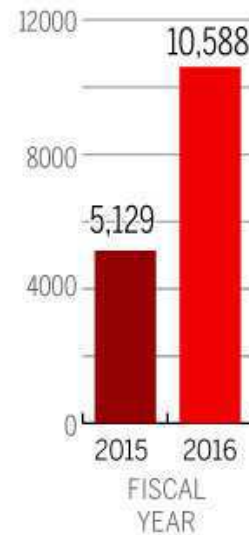

Uptick in migrant mothers, children

The first couple of months of the fiscal year are seeing a significant increase of families and unaccompanied minors coming through after a steep decline in 2015 compared to the previous year. Gang-related violence and some of the world's highest homicide rates, coupled with extreme poverty and family reunification are cited as reasons the migrants are fleeing their home countries.

South Border unaccompanied immigrant children apprehensions

Number of apprehensions by Sector

Southwest Border total number of apprehensions

South Border family unit apprehensions

Number of apprehensions by Sector