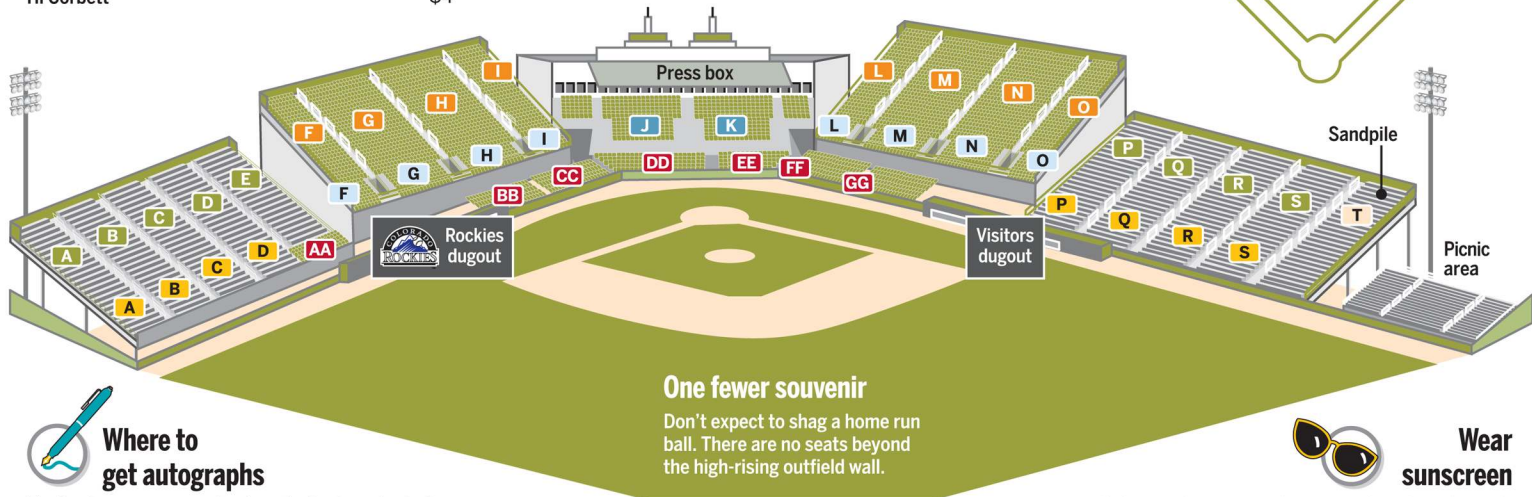

Coolers, large bags

These items and glass and open containers are not allowed.

Did you know?

Hi Corbett

Hi Corbett Field is named after former Arizona state Senator Hiram S. Corbett. The stadium was originally named Randolph Municipal Baseball Park.

Pick a seat

Call 1-800-388-7625 for tickets. Or, buy them online at coloradorockies.com.

- Box seat**
\$17
- Home plate grandstand**
\$16
- Lower grandstand**
\$15
- Upper grandstand**
\$14
- Lower pavilion**
\$11
- Upper pavilion**
\$9
- Sandpile** — The cheapest spring training ticket in Tucson
\$4

Dimensions

One fewer souvenir

Don't expect to snag a home run ball. There are no seats beyond the high-rising outfield wall.

Where to get autographs

The Rockies sign autographs along the first base line before and after the games. Morning workouts, on the annex fields west of the stadium, are a prime time to get your memorabilia autographed.

Wear sunscreen

Unless you're sitting in the section directly underneath the press box, prepare to get baked by the sun, as there is only a tiny portion of the stadium that provides any shade.

Additional parking: Free shuttles run round-trip from the northeast corner of El Con Mall to the ballpark starting two hours prior to game time.