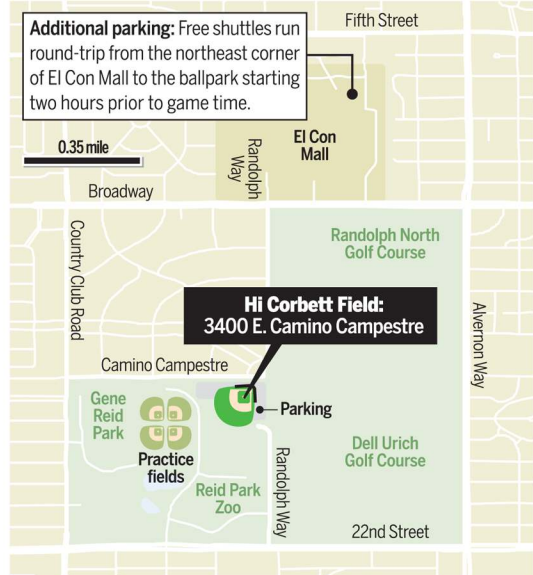

Dimensions

One fewer souvenir

Don't expect to snag a home run ball. There are no seats beyond the high-rising outfield wall.

Where to get autographs

The Rockies sign autographs along the first base line before and after the games. Morning workouts, on the annex fields west of the stadium, are a prime time to get your memorabilia autographed.

Wear sunscreen

Unless you're sitting in the section directly underneath the press box, prepare to get baked by the sun, as there is only a tiny portion of the stadium that provides any shade.

Additional parking: Free shuttles run round-trip from the northeast corner of El Con Mall to the ballpark starting two hours prior to game time.