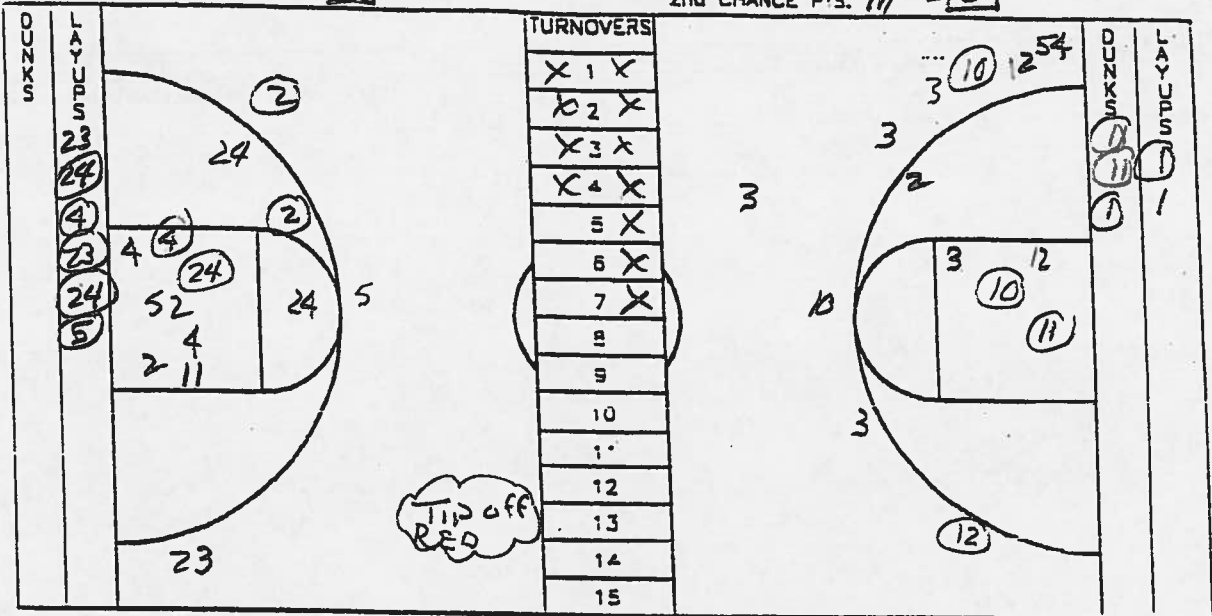

RED-BLUE

BLUE - 21

10-14-18

RED: -10

TEAM

DATE

TEAM

1st Half

PTS. IN PAINT = 14

PTS. IN PAINT = 10

2nd CHANCE PTS. = 0

2nd CHANCE PTS. // = 3

BENCH PTS.

BENCH PTS.

TURNOVER PTS. // = 1

TURNOVER PTS. // = 2

FAST BREAK PTS. // = 4

FAST BREAK PTS. // = 4

RED - 39

2nd Half

BLUE - 33

TEAM

TEAM

PTS. IN PAINT = 10

PTS. IN PAINT = 12

2nd CHANCE PTS. / = 1

2nd CHANCE PTS. // = 2