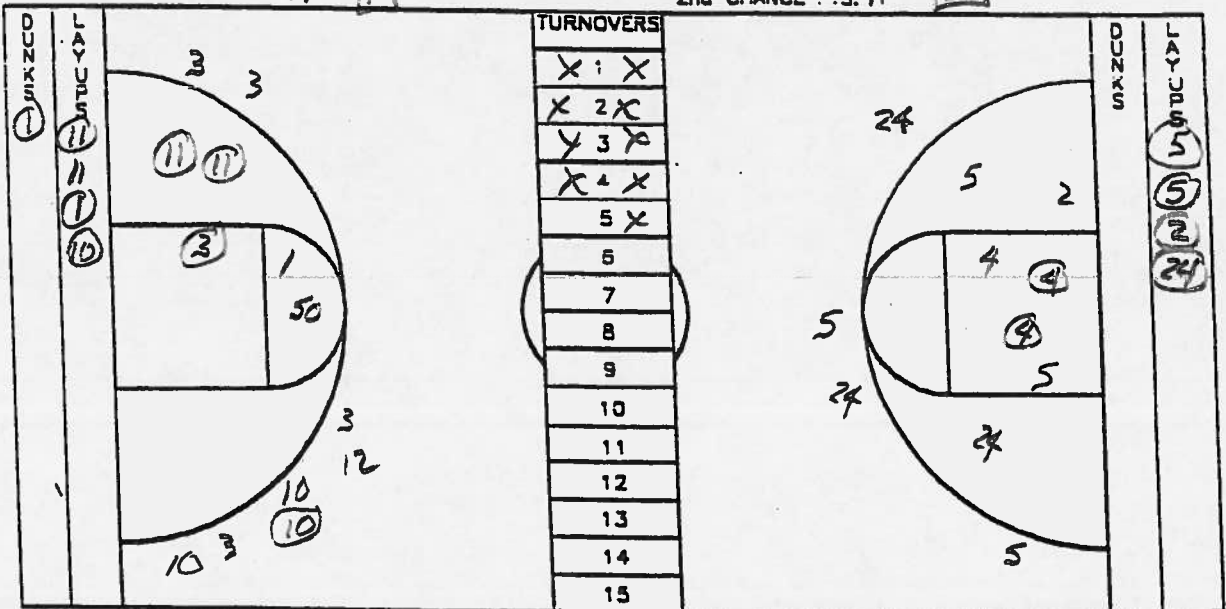

BENCH PTS.

BENCH PTS.

TURNOVER PTS. // = 5

TURNOVER PTS. // = 2

FAST BREAK PTS. // = 6

FAST BREAK PTS. // = 2