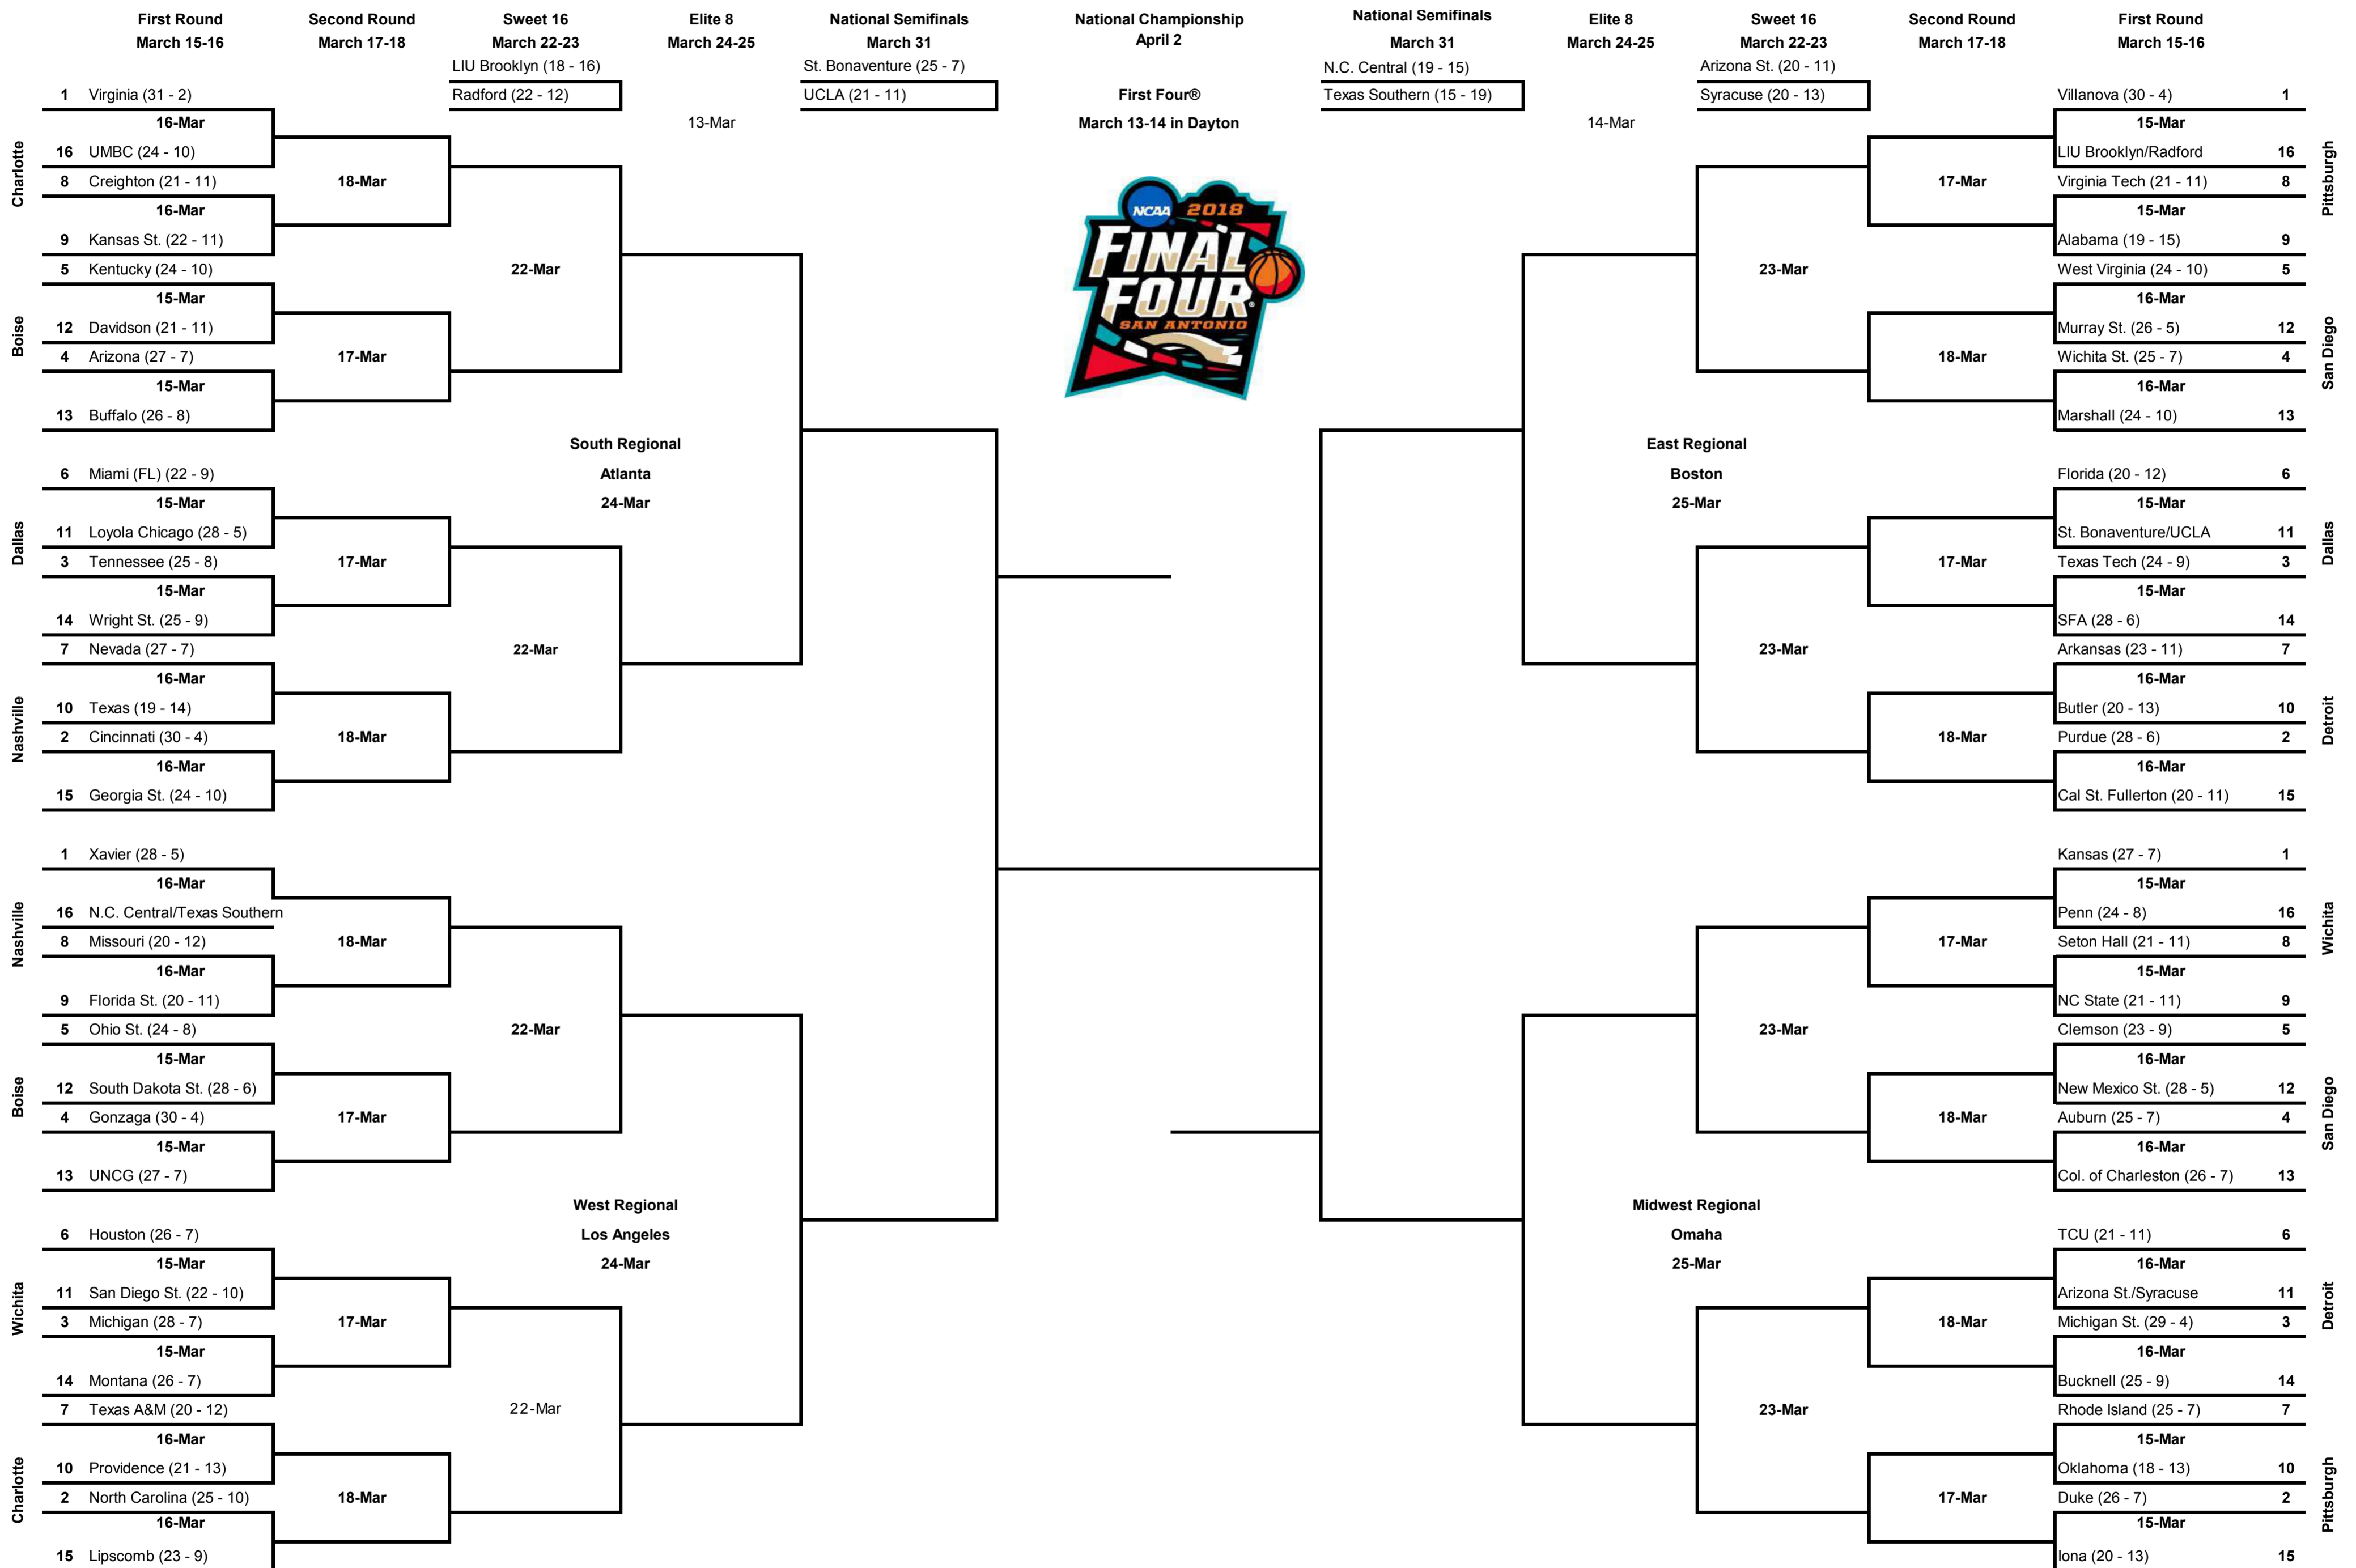

# 2018 NCAA Division I Men's Basketball Championship

First- and second-round sites for March 15 and 17 include Boise, Dallas, Pittsburgh and Wichita. First- and second-round sites for March 16 and 18 include Charlotte, Detroit, Nashville and San Diego. Regional sites for March 22 and 24 are Atlanta and Los Angeles. Regional sites for March 23 and 25 are Boston and Omaha.