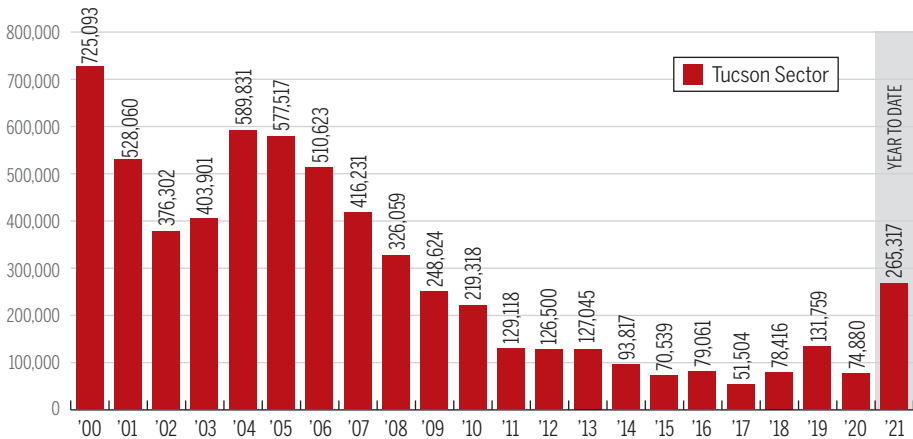

# Long decline in border crossings starts to reverse

Border Patrol officials in Arizona reported a steady decline in the number of migrants caught crossing the border since the early 2000s. That trend has started to change in recent years, particularly with more adults from Mexico and Guatemala in 2021.

## Border encounters

SOURCE: U.S. Customs and Border Protection, Yuma and Tucson sectors.

ARIZONA DAILY STAR