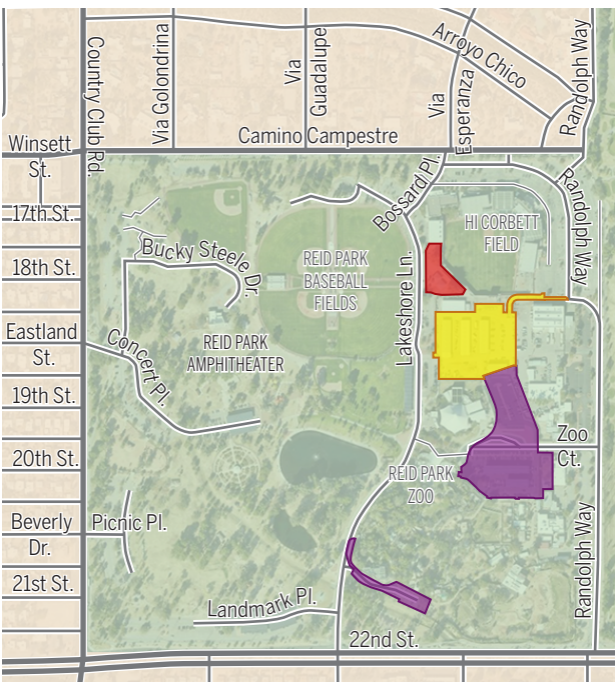

Reid Park Zoo expansion concept

City officials are working on a new layout of the Reid Park Zoo expansion that would take over its existing parking lot and save park space.

- Uses no open green space
- Reclaims parking lots for zoo green space
- Addresses animal welfare
- Meets budget goal
- Minimizes impacts to Lakeshore Lane
- No impacts to Reid Park form and function
- Replaces parking within existing hardscape area
- Results in a compact, highly operable zoo

Legend

 Zoo expansion-4.14 acres
(S. parking lot: +0.61 acres)

 New parking-3.24 acres
(3.09 acres exist.)

 Assure access for maintenance