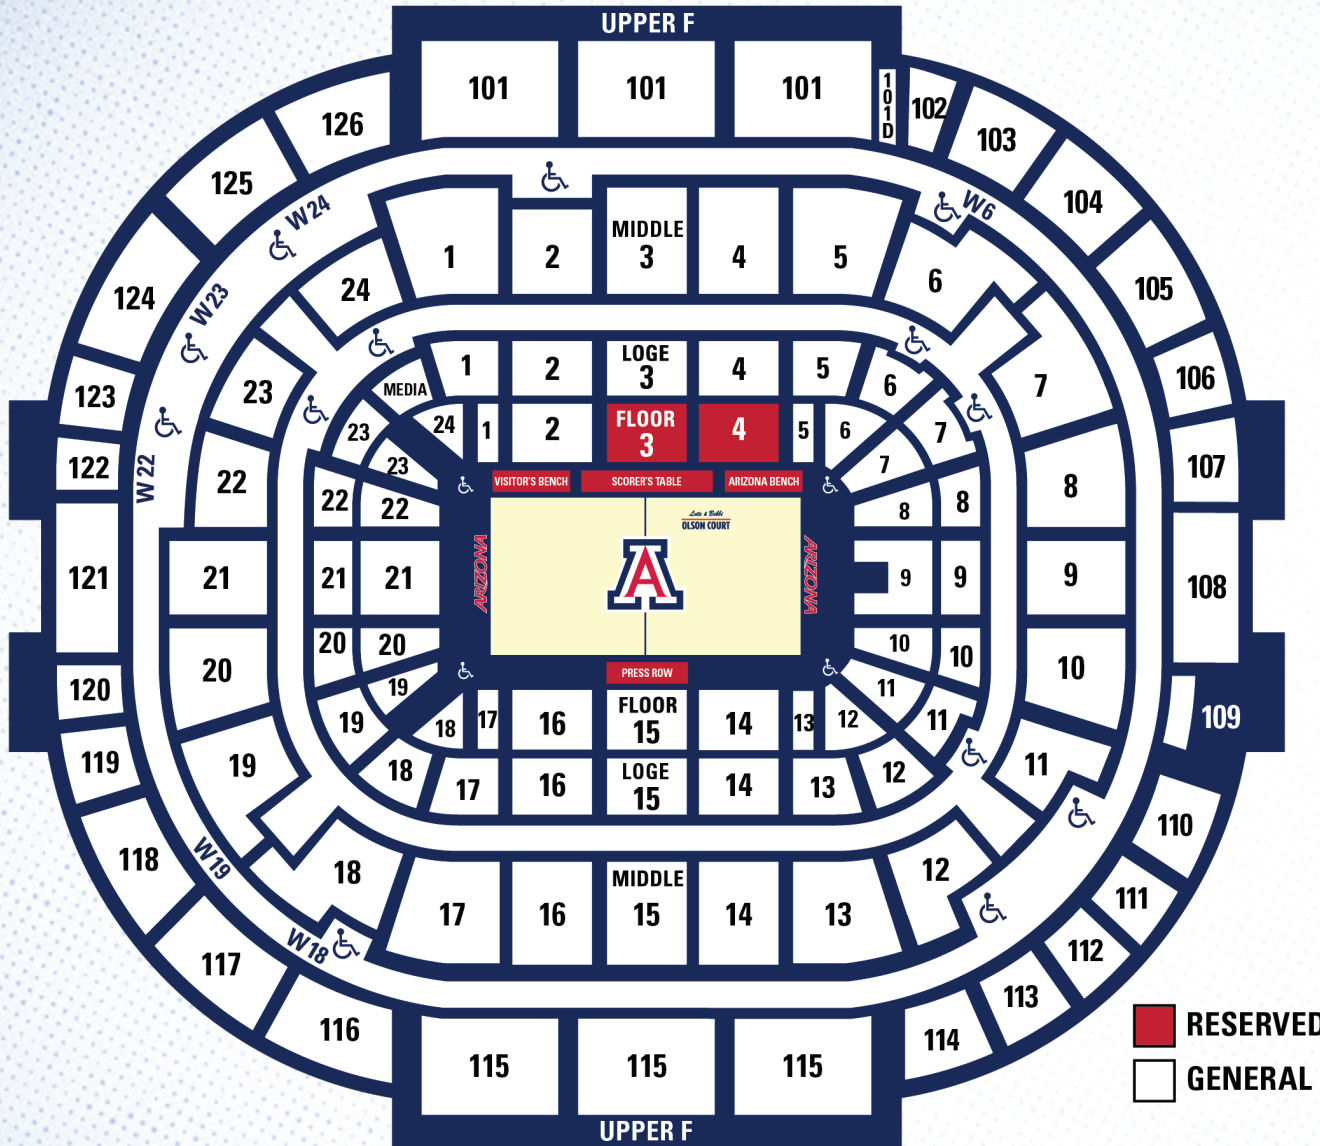

2024 ARIZONA VOLLEYBALL SEASON TICKET PRICES

SEASON TICKETS	TICKET PRICE

Reserved Full Price	$62
Reserved F/S and Military	$56
Reserved Senior and Youth	$53
General Admission Full Price	$57
General Admission F/S and Military	$52
General Admission Senior and Youth	$48

SINGLE GAME TICKETS	ADVANCE	DAY OF GAME

Reserved Full Price	TBD	TBD
Reserved Senior/Youth/Military	TBD	TBD
General Admission Full Price	TBD	TBD
General Admission Senior/Youth/Military	TBD	TBD

Senior: 55 and up | **Youth:** 3-12 | Children 2 and under are free

*The advance sale discount is available, ONLINE ONLY, up until the start of the event. All other purchases made over the phone or at the box office the day of the event will be at the Day of Game price.

Groups of 15 or more can earn a group discount on general admission tickets for most regular season home matches. Group tickets are only $4.

Check out ArizonaWildcats.com/Groups for more information.

520.621.CATS • ARIZONAWILDCATS.COM