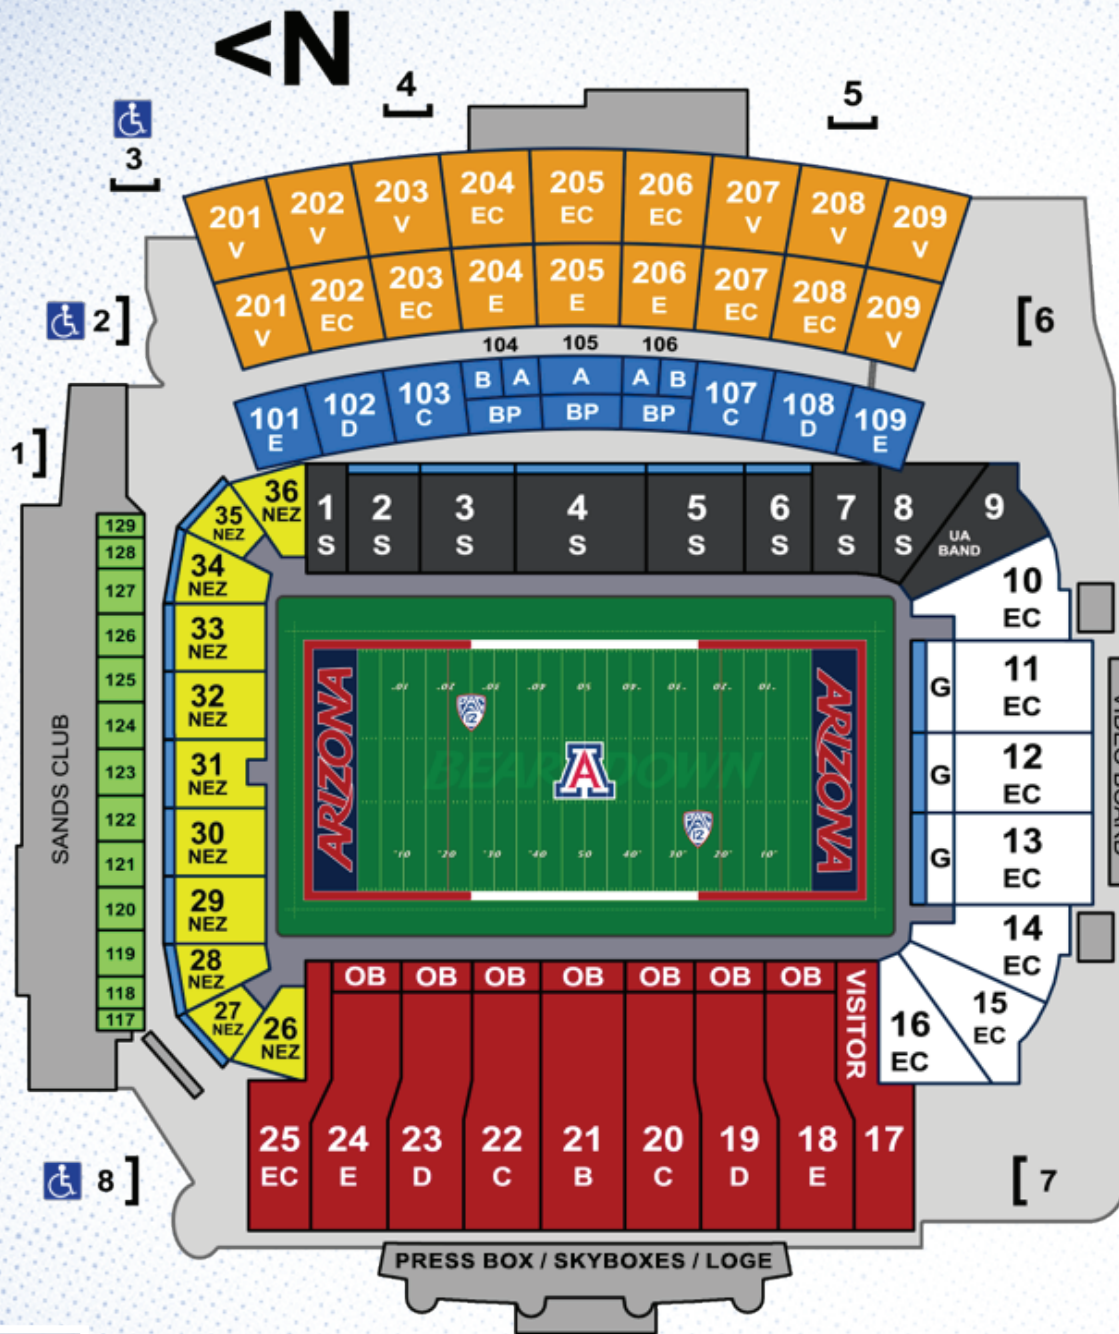

2024 ARIZONA WILDCATS FOOTBALL SEASON TICKET PRICES

AREA	TICKET PRICE
------	--------------

Skybox	\$41,400
End Skybox	\$47,160
Skybox Club	\$3,775
Loge Sections 112-114	\$3,130
Loge Sections 111, 115	\$2,640
Loge Sections 110, 116	\$2,290

Club Box	\$4,280
Premium Club	\$3,320
Club Seat	\$3,030

Eastside sections 104-106 (A)	\$1,400
Eastside sections 104-106 (B Prime)	\$920
Eastside sections 104 & 106 (B)	\$855
Eastside sections 103 & 107 (C)	\$605
Eastside sections 102 & 108 (D)	\$475
Eastside sections 101 & 109 (E)	\$345

South End Zone sections 11-13 (G)	\$250
South End zone Economy sections 10-16 (EC)	\$140

Eastside sections 204-206 (E)	\$300
Eastside Economy sections 202-208 (EC)	\$140
Value Adult (V)	\$100
Value Youth^ (V)	\$50

SEASON TICKETS	TICKET PRICE
----------------	--------------

Scholarship Row	Varies
A Floor/Loge	\$3,050
B Floor/Loge	\$1,995
C Middle	\$1,550
D Loge/Middle	\$1,150
E Middle	\$975
F Middle	\$710
N Upper	\$565
Inclusive Ticket	\$2,160
ZonaZoo	N/A