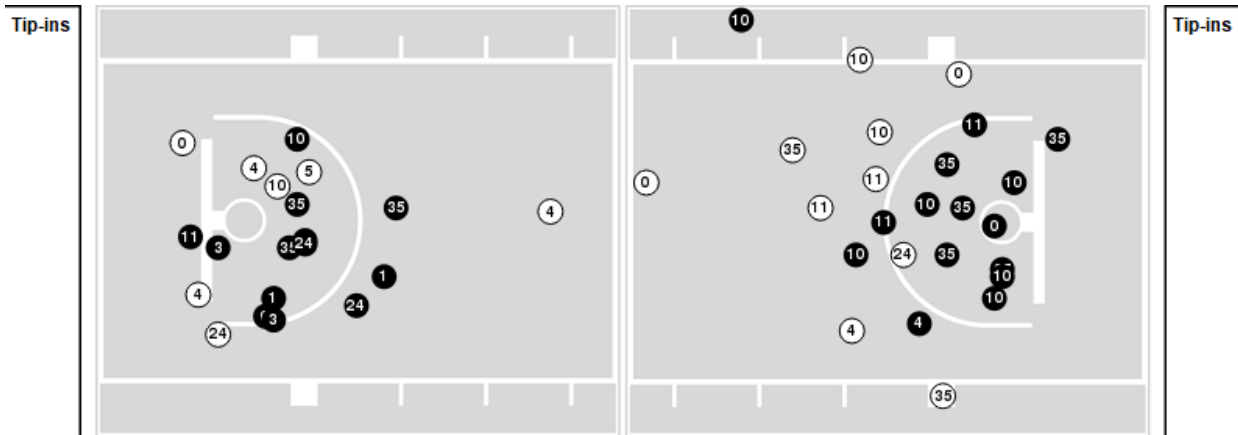

Arizona

All Field Goals

Blow Up Chart

● Made ○ Missed N - Player Number

Arizona	M/A	%
Field Goals	38/70	54
2 Points	29/53	55
3 Points	9/17	53
Free Throws	20/26	77

Arizona	M/A	%
Points in the Paint	54 (27 / 42)	64
Fast Break Points	26 (19/22)	86
Second Chance Points	17 (10/17)	59
Effective FG%	61	