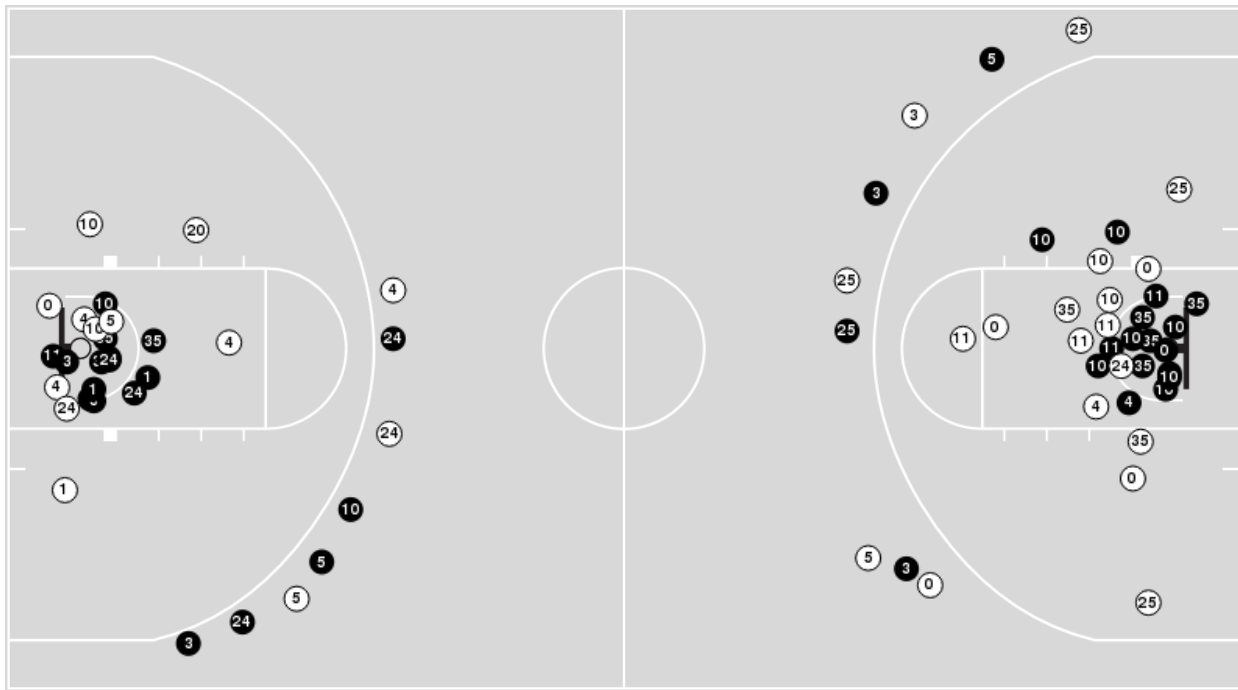

Officials: Michael Greenstein, Deldre Carr, Ryan Holmes

Players => 0, 1, 2, 3, 4, 5, 10, 11, 20, 22, 24, 25, 35, 44, 50, 51, 53, 55 FG Types=>All Results=>All

Arizona

All Field Goals