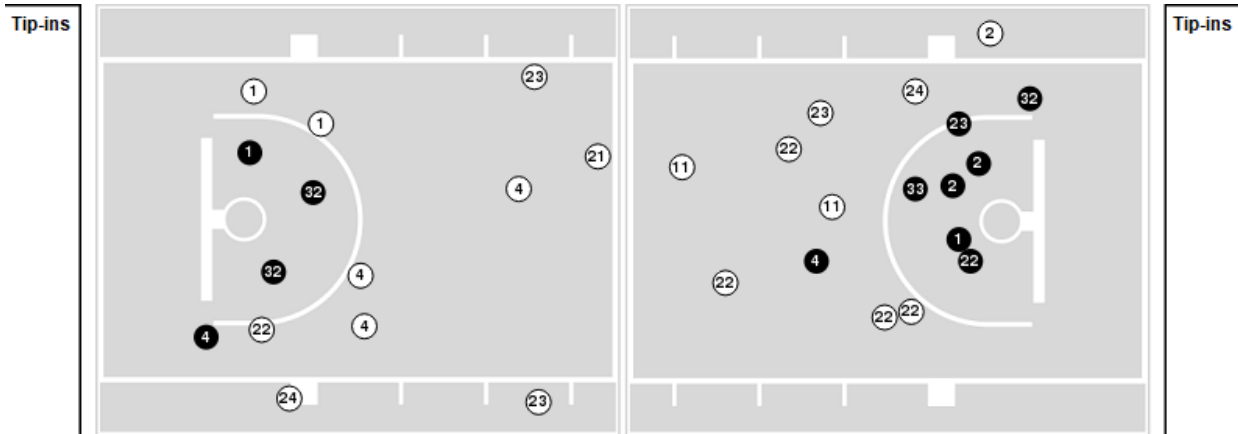

Blow Up Chart

● Made   ○ Missed   N - Player Number

Sacramento St.	M/A	%
Field Goals	22/61	36
2 Points	15/42	36
3 Points	7/19	37
Free Throws	8/11	73

Sacramento St.	M/A	%
Points in the Paint	24 (12 / 28)	43
Fast Break Points	11 (5/6)	83
Second Chance Points	7 (3/4)	75
Effective FG%	42