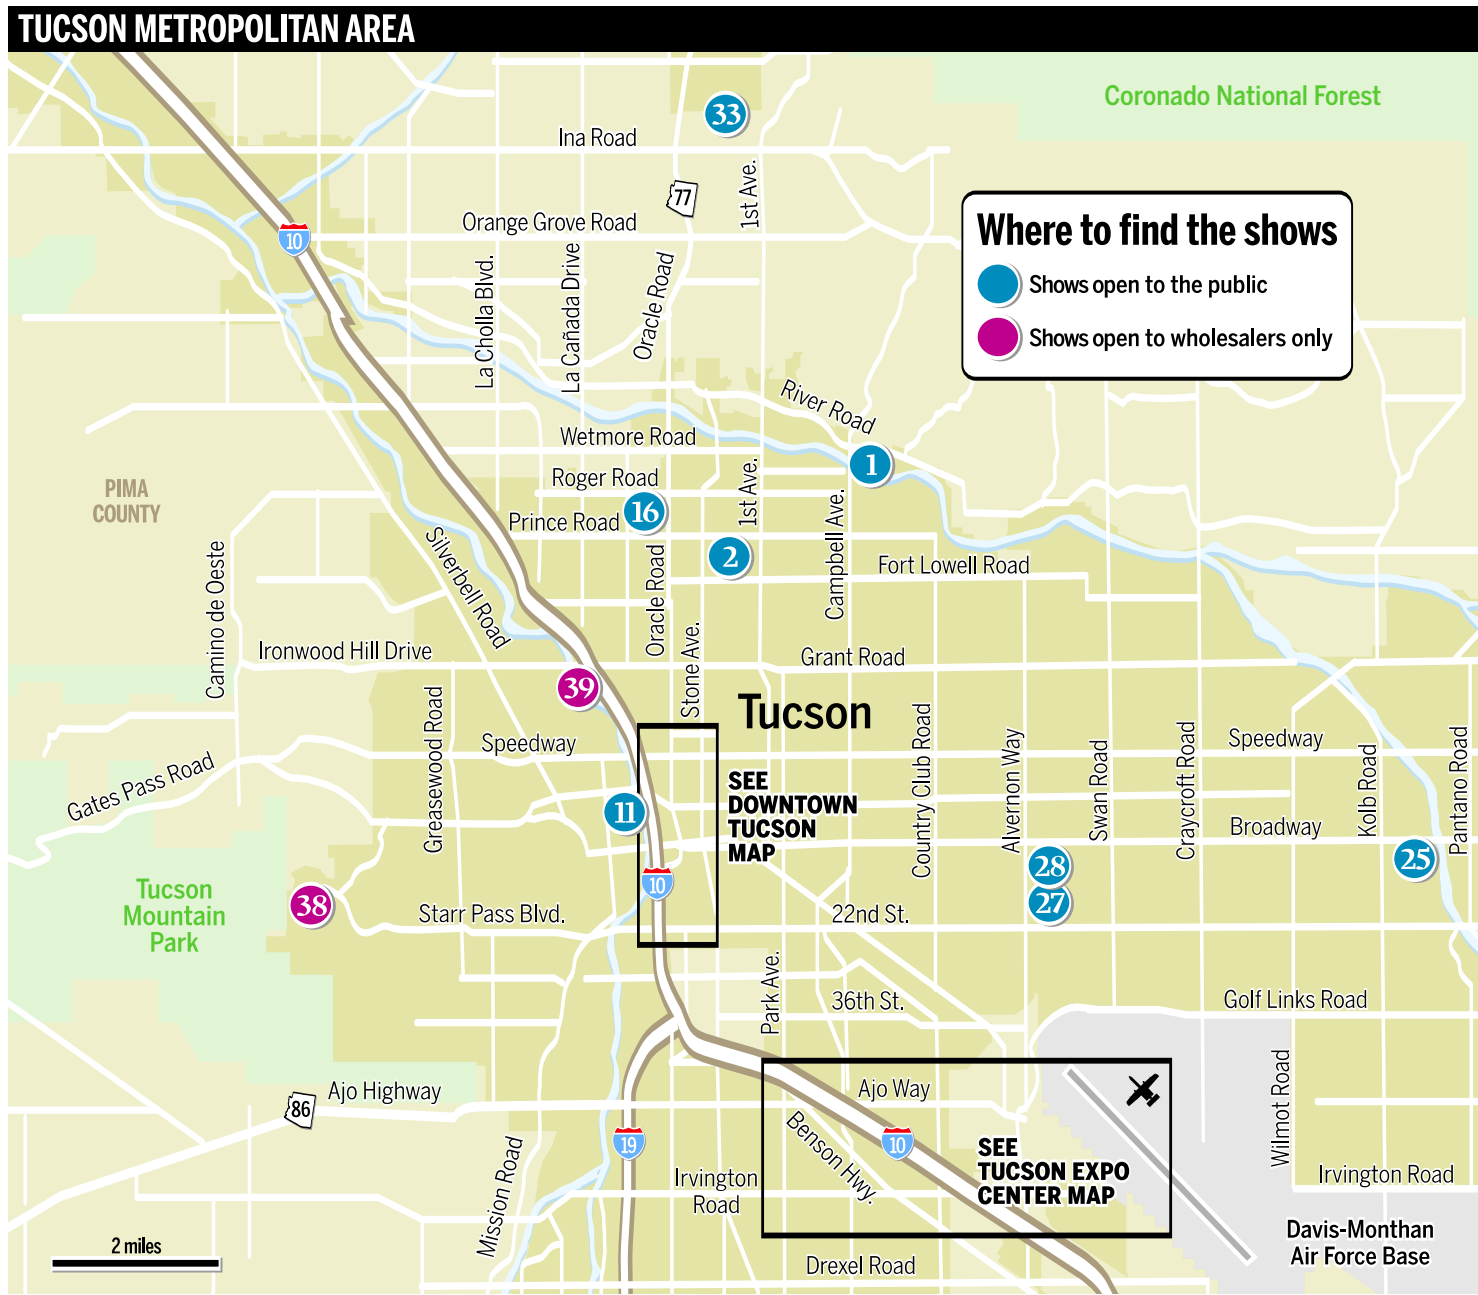

1. **1 17th Whole Bead Show**
     • When: 10 a.m.-6 p.m. Feb. 3-8. 10 a.m.-9 p.m. Feb. 5.
     • Where: The Windmill Inn at St. Philip's Plaza, 4250 N. Campbell Ave.
   - **2 ABC Direct West**
     • When: 10 a.m.-6 p.m. Through Feb. 13.
     • Where: 355 E. Fort Lowell Road.
   - **3 African Art Village**
     • When: 7:30 a.m.-7 p.m. Jan. 30 through Feb. 14.
     • Where: 1134 S. Farmington Road
   - **4 American Indian Exposition**
     • When: 10 a.m.-5 p.m. Jan. 31-Feb. 14.
     • Where: Flamingo Quality Hotel Ballroom, 1300 N. Stone Ave.
2. **Arizona Mineral & Fossil Show**
   • When: 10 a.m.-6 p.m. through Feb. 12. 10 a.m.-5 p.m. Feb. 13.
   • Where:
3. 5 • Quality Inn Benson Hwy, 1025 E. Benson Hwy.
   - 6 • Hotel Tucson City Center Conference Suite Resort, 475 N. Granada Ave.
   - 7 • Mineral & Fossil Marketplace 1333 N. Oracle Road.
   - 8 • Ramada Limited Hotel, 665 N. Freeway Ave.
4. **9 A Bead Circus**
   • When: 8 a.m.-6 p.m. Through Feb. 13.
   • Where: 3301 E. Pennsylvania St.
5. **10 The Best Bead Show**
   • When: 10 a.m.-8 p.m. Feb. 3. 10 a.m.-6 p.m. Feb. 4-6. 10 a.m.-5 p.m. Feb. 7.
   • Where: Kino Veteran's Memorial Community Center, 2805 E. Ajo Way.
6. **11 Create Your Style in Tucson/Crystallized — Swavorski Elements**
   • When: 10 a.m.-4 p.m. Feb. 2. 10 a.m.-5 p.m. Feb. 3-5.
   • Where: YWCA, 525 N. Bonita Ave.
7. **12 Executive Inn Mineral & Fossil Tent Show**
   • When: 9 a.m.-7 p.m. Jan. 30-Feb. 14.
   • Where: 345 W. Speedway
8. **13 Executive Inn Mineral & Fossil Hotel Show**
   • When: 9 a.m.-7 p.m. Jan. 30 through Feb. 14.
   • Where: Executive Inn & Suites, 333 W. Drachman St.
9. **14 Fine Minerals International Show**
   • When: 10 a.m.-6 p.m. Jan. 30 through Feb. 13.
   • Where: 450 N. Granada Ave.
10. **15 Globe-X Gem and Mineral Show**
    • When: 10 a.m.-7 p.m. Jan. 29 through Feb. 13.
    • Where: Days Inn, 222 S. Freeway.
11. **16 GMI**
    • When: 9 a.m.-6 p.m. Jan. 31 through Feb. 15.
    • Where: 1202 N. Main Ave.
12. **17 Granada Avenue Mineral Show**
    • When: 10 a.m.-6 p.m. Jan. 31 through Feb. 13.
    • Where: 350 N. Granada Ave.
13. **18 Howard Johnson Gem and Mineral Show**
    • When: 10 a.m.-7 p.m. Jan. 29-Feb. 13.
    • Where: Howard Johnson, 1010 S. Freeway.
14. **19 JG&M Expo Simpson Street**
    • When: 10 a.m.-6 p.m. Jan. 30 through Feb. 13. 10 a.m.-4 p.m. Feb. 14.
    • Where: 601 W. Simpson St.
15. **20 La Quinta Gem and Mineral Show**
    • When: 10 a.m.-7 p.m. Jan. 29 through February 13.
    • Where: La Quinta Inn, 750 W. Starr Pass Blvd.

PARKING AND SHUTTLE SERVICE

Parking is available at two hubs: 22nd Street and Interstate 10, and Congress Street and Interstate 10. Both lots are open from 8 a.m. to 8 p.m. Daily fee is $5. Downtown Tucson also offers parking in various garages, metered spaces and lots. Here are a few suggestions:

- **Downtown Tucson garage parking**
  Three locations shown on map
  Weekdays: First hour free; $8 per day
  Weekends: Free (Pennington Street Garage charges a $2 flat fee on weekends)
- **Tucson Convention Center lots**
  260 S. Church Ave.
  Daily fee: $8
  Valet parking: $15

Shuttle routes
This year, GemRide is discontinued but several shows are providing their own shuttles. Check with the shows for schedules and more information.

J.O.G.S. Amber route

- 19 JG&M Expo Simpson Street
- 42 J.O.G.S. Gem & Jewelry Show

J.O.G.S. Copper route

- 42 J.O.G.S. Gem & Jewelry Show
- 40 Holidome by Gem & Lapidary Wholesalers, Inc.

J.O.G.S. Gem Road

- 42 J.O.G.S. Gem & Jewelry Show

J.O.G.S. Luxury route

- 42 J.O.G.S. Gem & Jewelry Show
- 35 AGTA GemFair Tucson

J.O.G.S. Ruby/Emerald route

- 42 J.O.G.S. Gem & Jewelry Show

Howard Johnson Gem and Mineral Show

- 3 African Art Village
- 23 Pueblo Gem & Mineral Show
- 24 Rapa River Gem & Mineral Show

JG&M Expo Simpson Street

- 19 JG&M Expo Simpson Street

Pueblo Gem & Mineral Show Orange route

- P Congress Street parking hub
- 23 Pueblo Gem & Mineral Show

Pueblo Gem & Mineral Show Brown route

- 23 Pueblo Gem & Mineral Show
- 35 AGTA GemFair Tucson

Rio Grande Catalog in Motion route

- 25 Rio Grande Catalog in Motion Jewelry Equipment Showcase
- 40 Holidome by Gem & Lapidary Wholesalers, Inc.
- 35 AGTA GemFair Tucson

- **28 The Tucson Bead Show**
  • When: 10 a.m.-6 p.m., Feb. 6 through Feb. 8.
  • Where: Doubletree Hotel Tucson at Reid Park, 445 S. Alvernon Way.
- **29 Tucson Electric Park Gem & Mineral Show**
  • When: 10 a.m.-6 p.m. Jan. 30 through Feb. 13. 10 a.m.-4 p.m. Feb. 14.
  • Where: Tucson Electric Park, 2500 E. Ajo Way.
- **30 Tucson Electric Park RV Gem Show**
  • When: 9 a.m.-5 p.m. Jan. 31 through Feb. 15.
  • Where: Tucson Electric Park, 2500 E. Ajo Way
- **31 Tucson Gem & Mineral Show**
  • When: 10 a.m.-6 p.m. Feb. 11-13. 10 a.m.-5 p.m. Feb. 14.
  • Where: Tucson Arena (Granada Street entrance), 260 S. Church Ave.
- **32 Tucson Showplace**
  • When: 9 a.m.-6:30 p.m. Jan. 29 through Feb. 14.
  • Where: 1530 S. Freeway.
- **33 Westward Look Mineral Show**
  • When: 10 a.m.-6 p.m. Feb. 5-7. 10 a.m.-5 p.m. Feb. 8.
  • Where: Westward Look Resort, 245 E. Ina Road.

WHOLESALE