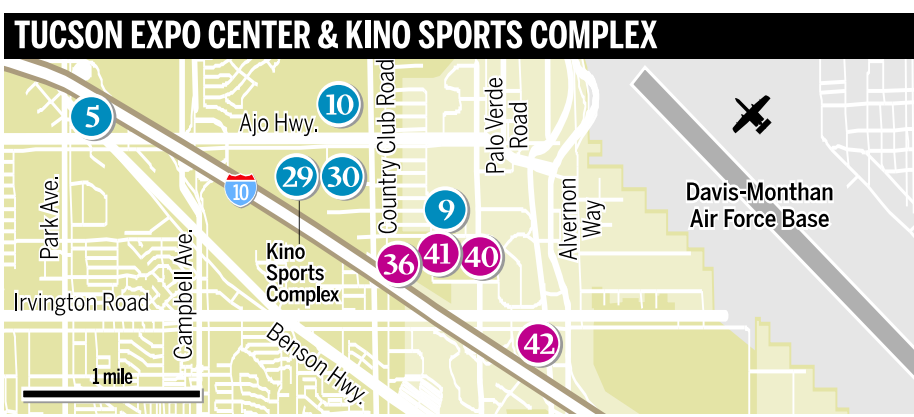

1. **1 17th Whole Bead Show**
     • When: 10 a.m.-6 p.m. Feb. 3-8. 10 a.m.-9 p.m. Feb. 5.
     • Where: The Windmill Inn at St. Philip's Plaza, 4250 N. Campbell Ave.
   - **2 ABC Direct West**
     • When: 10 a.m.-6 p.m. Through Feb. 13.
     • Where: 355 E. Fort Lowell Road.
   - **3 African Art Village**
     • When: 7:30 a.m.-7 p.m. Jan. 30 through Feb. 14.
     • Where: 1134 S. Farmington Road
   - **4 American Indian Exposition**
     • When: 10 a.m.-5 p.m. Jan. 31-Feb. 14.
     • Where: Flamingo Quality Hotel Ballroom, 1300 N. Stone Ave.
2. **Arizona Mineral & Fossil Show**
   • When: 10 a.m.-6 p.m. through Feb. 12. 10 a.m.-5 p.m. Feb. 13.
   • Where:
3. 5 • Quality Inn Benson Hwy, 1025 E. Benson Hwy.
   - 6 • Hotel Tucson City Center Conference Suite Resort, 475 N. Granada Ave.
   - 7 • Mineral & Fossil Marketplace 1333 N. Oracle Road.
   - 8 • Ramada Limited Hotel, 665 N. Freeway Ave.
4. **9 A Bead Circus**
   • When: 8 a.m.-6 p.m. Through Feb. 13.
   • Where: 3301 E. Pennsylvania St.
5. **10 The Best Bead Show**
   • When: 10 a.m.-8 p.m. Feb. 3. 10 a.m.-6 p.m. Feb. 4-6. 10 a.m.-5 p.m. Feb. 7.
   • Where: Kino Veteran's Memorial Community Center, 2805 E. Ajo Way.
6. **11 Create Your Style in Tucson/Crystallized — Swavorski Elements**
   • When: 10 a.m.-4 p.m. Feb. 2. 10 a.m.-5 p.m. Feb. 3-5.
   • Where: YWCA, 525 N. Bonita Ave.
7. **12 Executive Inn Mineral & Fossil Tent Show**
   • When: 9 a.m.-7 p.m. Jan. 30-Feb. 14.
   • Where: 345 W. Speedway
8. **13 Executive Inn Mineral & Fossil Hotel Show**
   • When: 9 a.m.-7 p.m. Jan. 30 through Feb. 14.
   • Where: Executive Inn & Suites, 333 W. Drachman St.
9. **14 Fine Minerals International Show**
   • When: 10 a.m.-6 p.m. Jan. 30 through Feb. 13.
   • Where: 450 N. Granada Ave.
10. **15 Globe-X Gem and Mineral Show**
    • When: 10 a.m.-7 p.m. Jan. 29 through Feb. 13.
    • Where: Days Inn, 222 S. Freeway.
11. **16 GMI**
    • When: 9 a.m.-6 p.m. Jan. 31 through Feb. 15.
    • Where: 1202 N. Main Ave.
12. **17 Granada Avenue Mineral Show**
    • When: 10 a.m.-6 p.m. Jan. 31 through Feb. 13.
    • Where: 350 N. Granada Ave.
13. **18 Howard Johnson Gem and Mineral Show**
    • When: 10 a.m.-7 p.m. Jan. 29-Feb. 13.
    • Where: Howard Johnson, 1010 S. Freeway.
14. **19 JG&M Expo Simpson Street**
    • When: 10 a.m.-6 p.m. Jan. 30 through Feb. 13. 10 a.m.-4 p.m. Feb. 14.
    • Where: 601 W. Simpson St.
15. **20 La Quinta Gem and Mineral Show**
    • When: 10 a.m.-7 p.m. Jan. 29 through February 13.
    • Where: La Quinta Inn, 750 W. Starr Pass Blvd.

PARKING AND SHUTTLE SERVICE

Parking is available at two hubs: 22nd Street and Interstate 10, and Congress Street and Interstate 10. Both lots are open from 8 a.m. to 8 p.m. Daily fee is $5. Downtown Tucson also offers parking in various garages, metered spaces and lots. Here are a few suggestions:

- **Downtown Tucson garage parking**
  Three locations shown on map
  Weekdays: First hour free; $8 per day
  Weekends: Free (Pennington Street Garage charges a $2 flat fee on weekends)
- **Tucson Convention Center lots**
  260 S. Church Ave.
  Daily fee: $8
  Valet parking: $15

Shuttle routes
This year, GemRide is discontinued but several shows are providing their own shuttles. Check with the shows for schedules and more information.

J.O.G.S. Amber route

- 19 JG&M Expo Simpson Street
- 42 J.O.G.S. Gem & Jewelry Show

J.O.G.S. Copper route

- 42 J.O.G.S. Gem & Jewelry Show
- 40 Holidome by Gem & Lapidary Wholesalers, Inc.

J.O.G.S. Gem Road

- 42 J.O.G.S. Gem & Jewelry Show

J.O.G.S. Luxury route

- 42 J.O.G.S. Gem & Jewelry Show
- 35 AGTA GemFair Tucson

J.O.G.S. Ruby/Emerald route

- 42 J.O.G.S. Gem & Jewelry Show

Howard Johnson Gem and Mineral Show

- 3 African Art Village
- 23 Pueblo Gem & Mineral Show
- 24 Rapa River Gem & Mineral Show

JG&M Expo Simpson Street

- 19 JG&M Expo Simpson Street

Pueblo Gem & Mineral Show Orange route

- P Congress Street parking hub
- 23 Pueblo Gem & Mineral Show

Pueblo Gem & Mineral Show Brown route

- 23 Pueblo Gem & Mineral Show
- 35 AGTA GemFair Tucson

Rio Grande Catalog in Motion route

- 25 Rio Grande Catalog in Motion Jewelry Equipment Showcase
- 40 Holidome by Gem & Lapidary Wholesalers, Inc.
- 35 AGTA GemFair Tucson

- **28 The Tucson Bead Show**
  • When: 10 a.m.-6 p.m., Feb. 6 through Feb. 8.
  • Where: Doubletree Hotel Tucson at Reid Park, 445 S. Alvernon Way.
- **29 Tucson Electric Park Gem & Mineral Show**
  • When: 10 a.m.-6 p.m. Jan. 30 through Feb. 13. 10 a.m.-4 p.m. Feb. 14.
  • Where: Tucson Electric Park, 2500 E. Ajo Way.
- **30 Tucson Electric Park RV Gem Show**
  • When: 9 a.m.-5 p.m. Jan. 31 through Feb. 15.
  • Where: Tucson Electric Park, 2500 E. Ajo Way
- **31 Tucson Gem & Mineral Show**
  • When: 10 a.m.-6 p.m. Feb. 11-13. 10 a.m.-5 p.m. Feb. 14.
  • Where: Tucson Arena (Granada Street entrance), 260 S. Church Ave.
- **32 Tucson Showplace**
  • When: 9 a.m.-6:30 p.m. Jan. 29 through Feb. 14.
  • Where: 1530 S. Freeway.
- **33 Westward Look Mineral Show**
  • When: 10 a.m.-6 p.m. Feb. 5-7. 10 a.m.-5 p.m. Feb. 8.
  • Where: Westward Look Resort, 245 E. Ina Road.

WHOLESALE