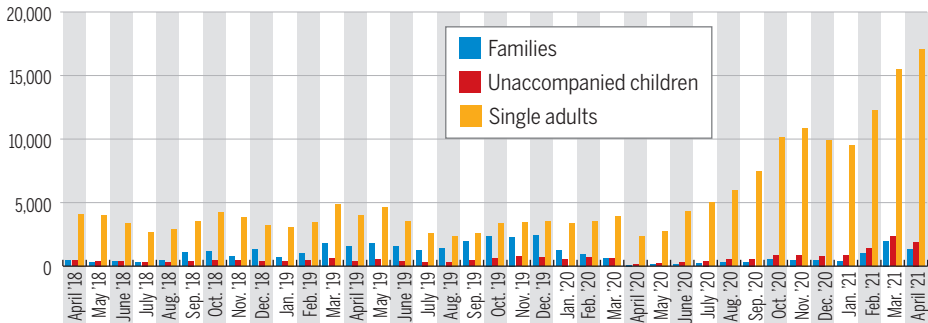

Border encounters rise in AZ, but at slower pace

Border encounters in Southern Arizona continued to rise in April, but more slowly than in recent months, according to Customs and Border Protection data released Tuesday. Most of the migrants encountered by the Border Patrol last month in the Tucson Sector were adults traveling without children, in keeping with a long-term trend. Tucson Sector agents also saw a small decline in the number of unaccompanied children and families for the first time since January.

Tucson Sector

Yuma Sector