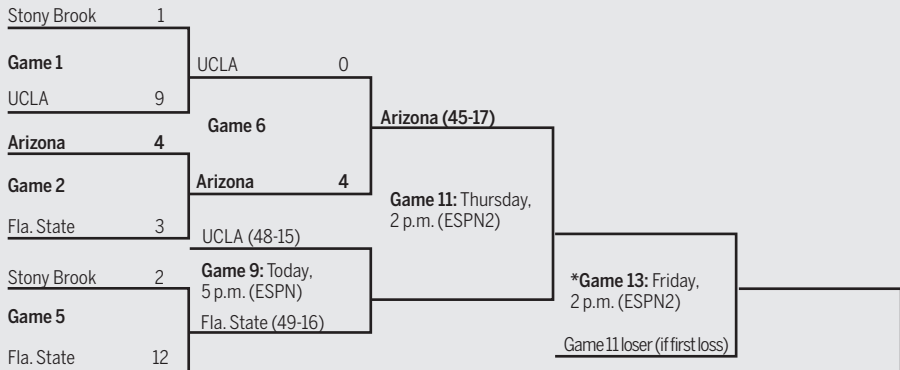

## BRACKET 1

## BRACKET 2

# COLLEGE WORLD SERIES

TD Ameritrade Park, Omaha, Neb.

### CWS Finals (Best two-of-three)

- **Game 1:** Sunday, June 24, 5 p.m. ESPN2
- **Game 2:** Monday, June 25, 5 p.m., ESPN
- **Game 3:** Tuesday, June 26, 5 p.m., ESPN (if nec.)

\* Game 13 will be necessary if the winner of Game 9 also wins Game 11. If it is the only game that day, it will start at 6 p.m.