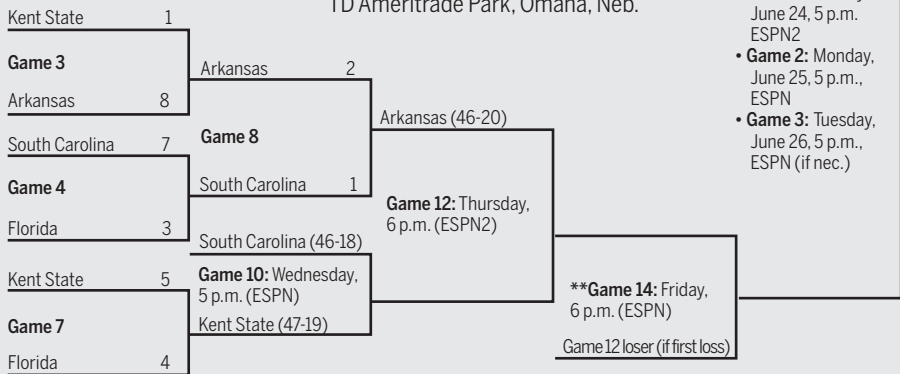

## BRACKET 1

## BRACKET 2

# COLLEGE WORLD SERIES

TD Ameritrade Park, Omaha, Neb.

### CWS Finals (Best two-of-three)

- **Game 1:** Sunday, June 24, 5 p.m. ESPN2
- **Game 2:** Monday, June 25, 5 p.m., ESPN
- **Game 3:** Tuesday, June 26, 5 p.m., ESPN (if nec.)

\* Game 13 will be necessary if the winner of Game 9 also wins Game 11. If it is the only game that day, it will start at 6 p.m.