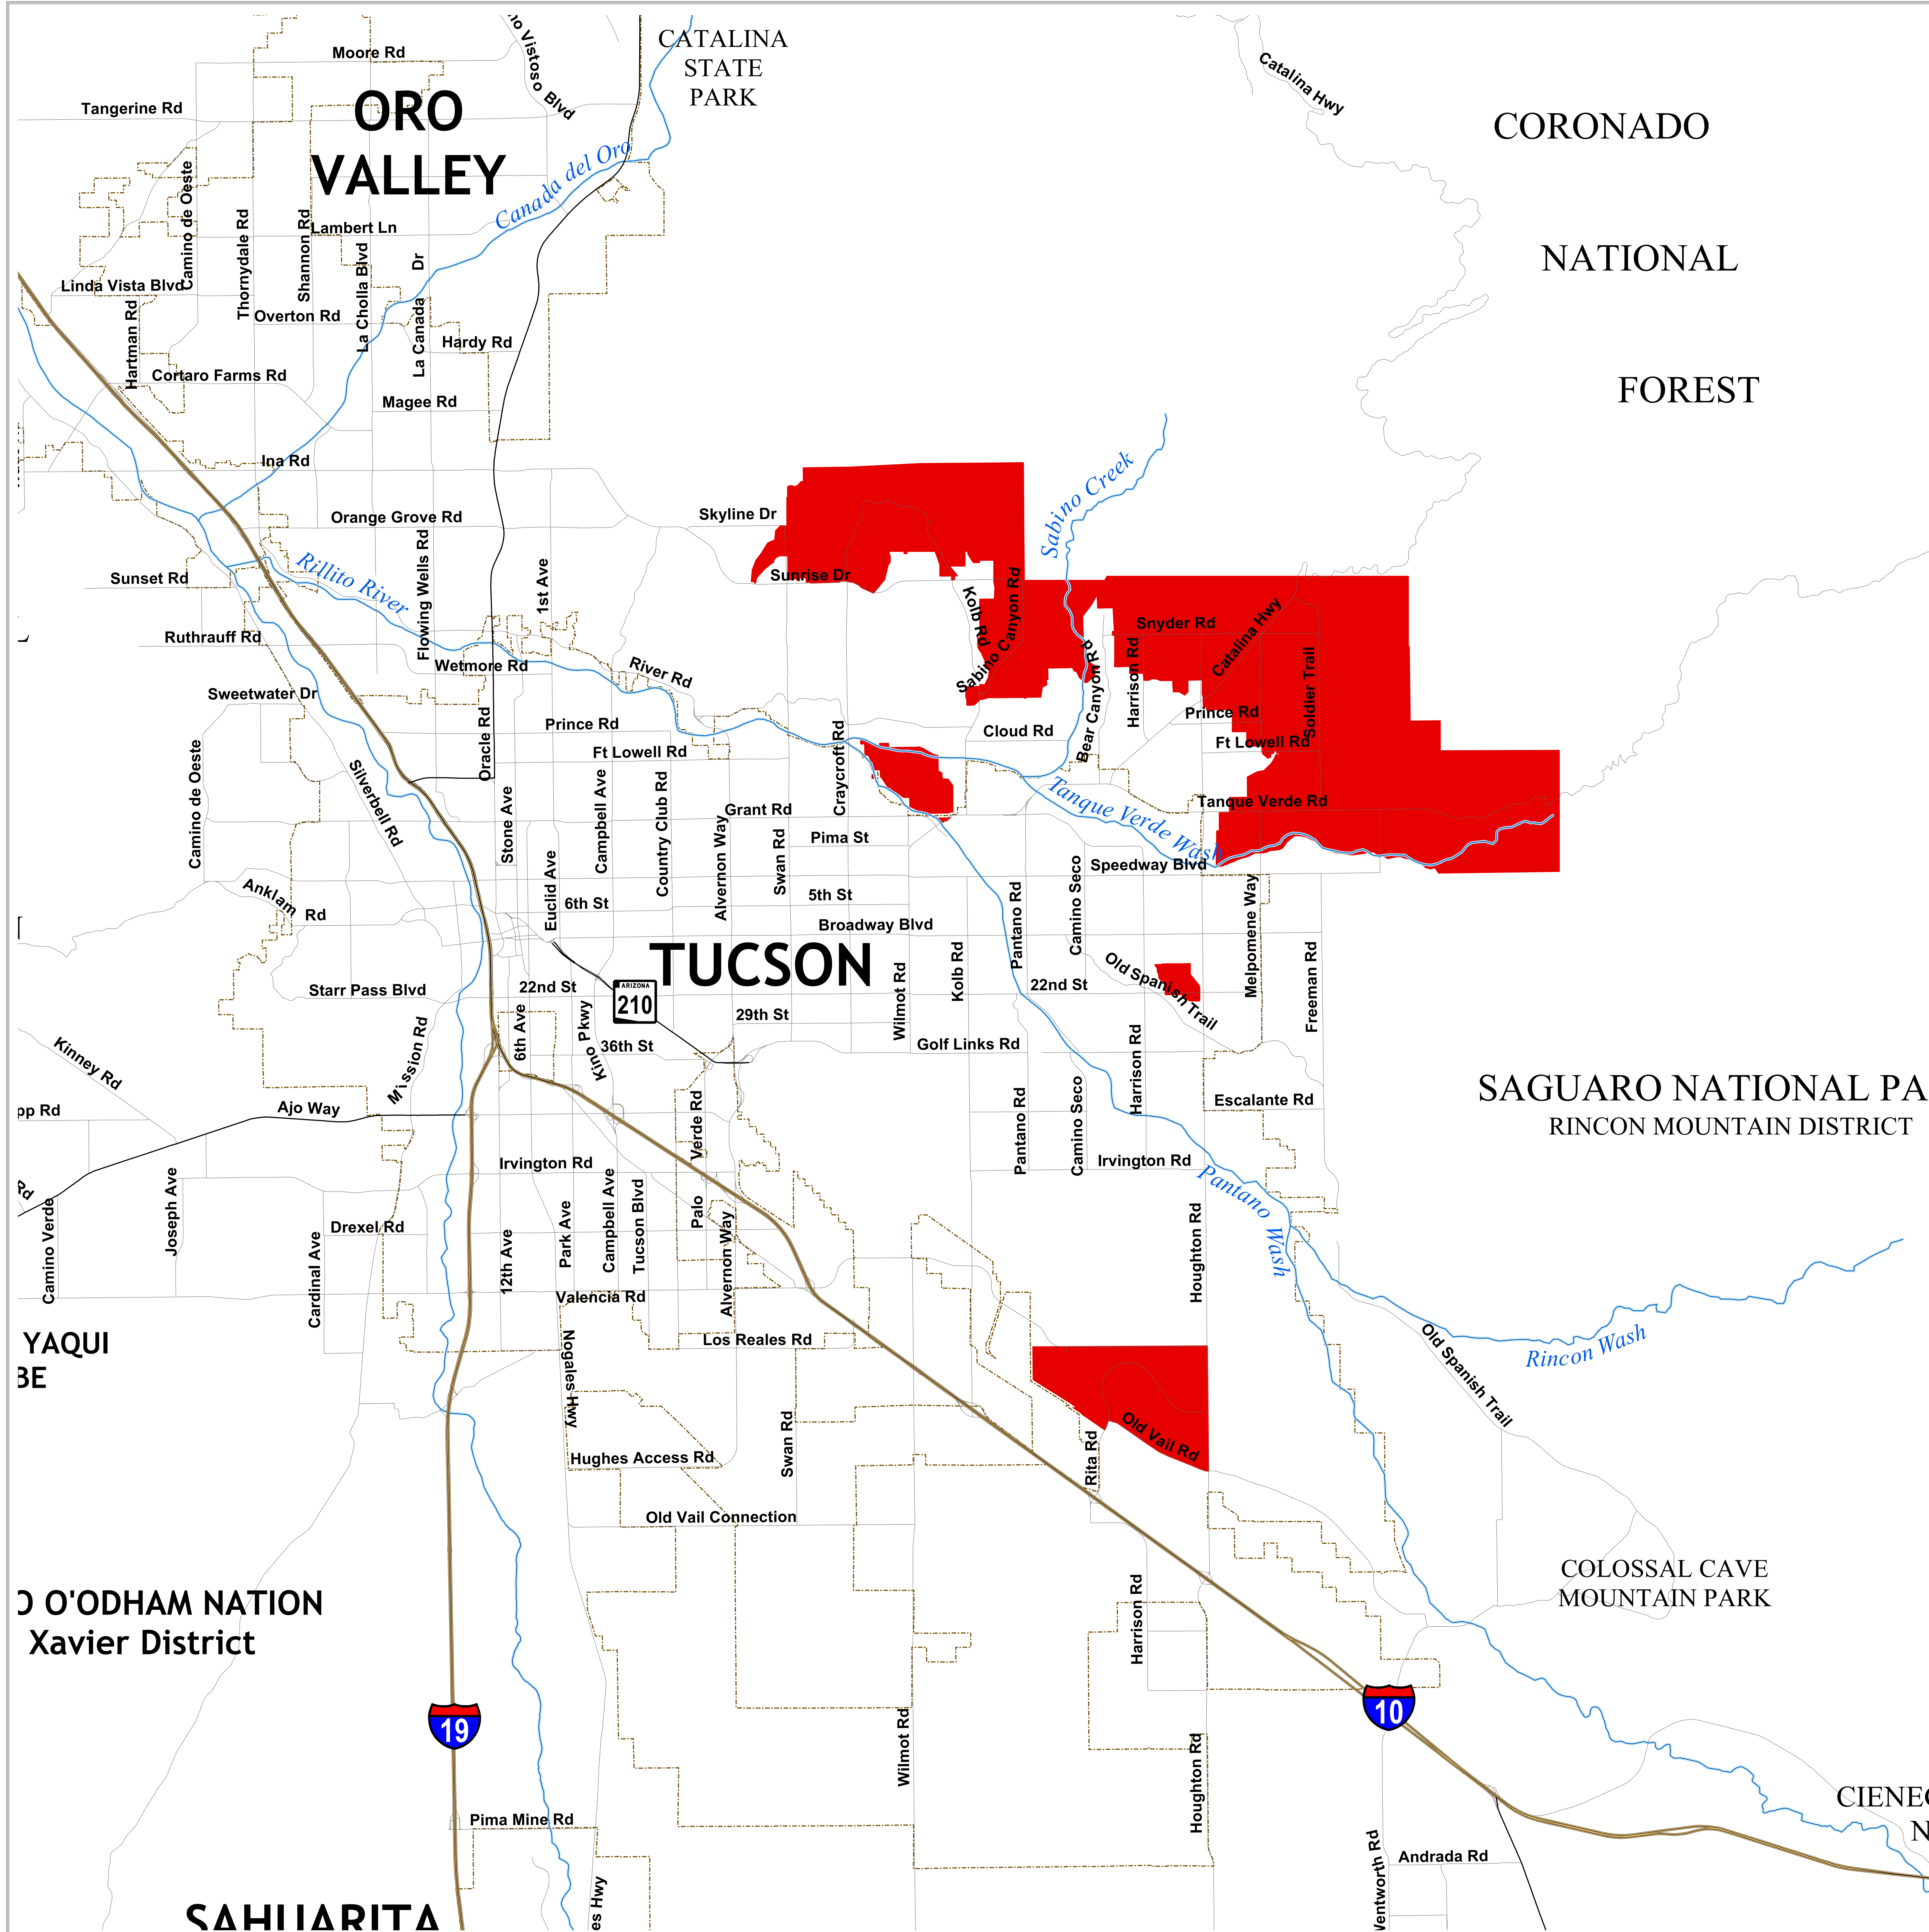

Southwest Gas Outage Areas Feb. 3, 2011

- Municipal Boundary
- Outage Areas