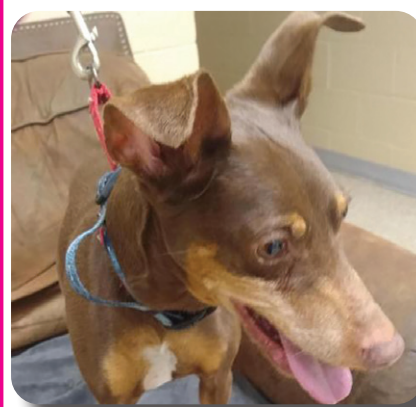

ARMANI

Little guy with a BIG PERSONALITY!