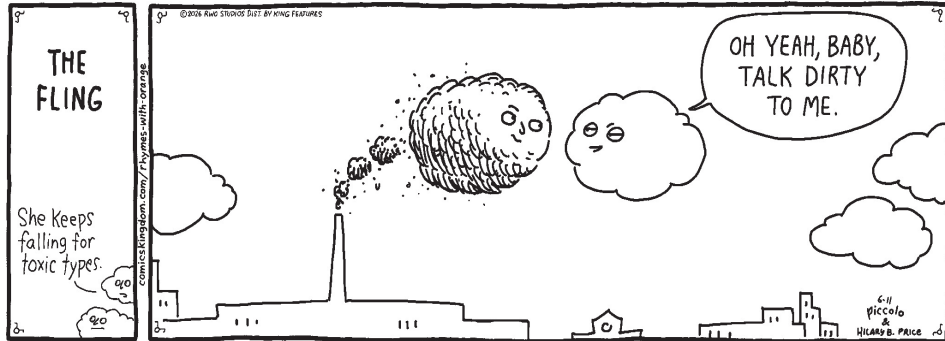

GARFIELD

ROSE IS ROSE

FRANK & ERNEST

MUTTS

THE GRIZZWELLS

RHYMES WITH ORANGE

BEETLE BAILEY

DADDY DAZE