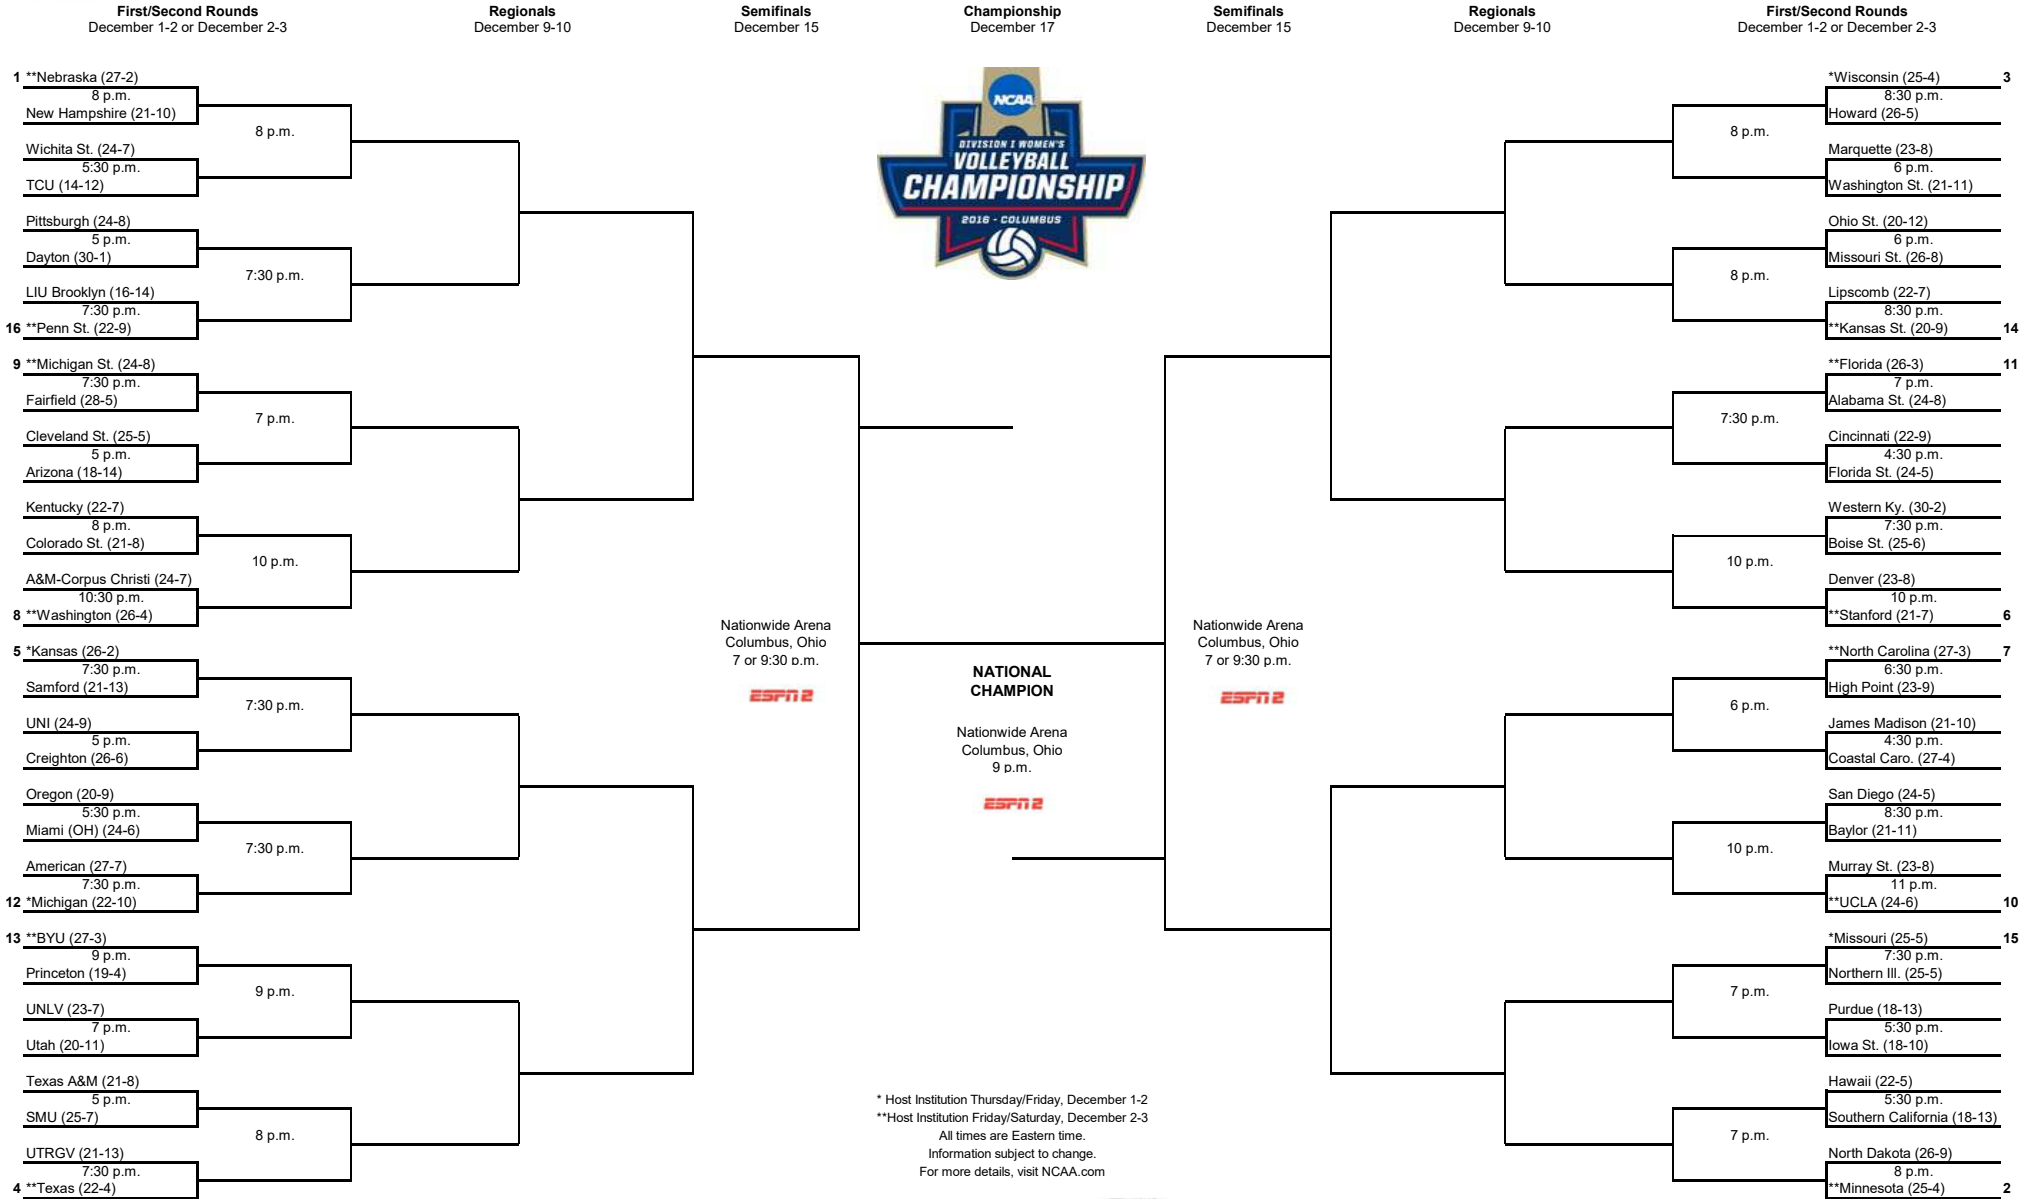

2016 NCAA Division I Women's Volleyball Championship

* Host Institution Thursday/Friday, December 1-2
 **Host Institution Friday/Saturday, December 2-3
 All times are Eastern time.
 Information subject to change.
 For more details, visit NCAA.com