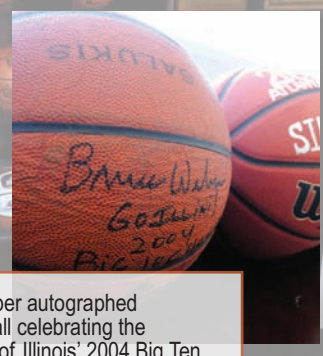

Bruce Weber autographed a basketball celebrating the University of Illinois' 2004 Big Ten championship and trip to the Sweet 16 of the NCAA tournament. Lowery was an assistant on that team.

Two souvenirs from former center Nick Evans' 2008 basketball trip to China. The first is a crucifix with Chinese symbols (Lowery isn't sure what they mean); the second is something similar, a small paperweight with Lowery's last name inside.

Lowery keeps photographs of his wife, Erika, and their four children on his desk. He said of all the things in his office, those photos are items he could not live without. "Pictures of my family are No. 1," he said.

A copy of John C. Maxwell's 2006 book "The 17 Essential Qualities of a Team Player." Lowery: "He puts things in perspective. Everything is leadership, but there are also Christian points of view."

Lowery has a subscription to the coaches' magazine, "Winning Hoops."

An atlas covers a calendar on Lowery's desk. Lowery leans on both during recruiting. "Those are pretty much how I've been running around," he said.

▶ For all the information you need about SIU basketball, the new Arena, ticket info, games, chat and the Dawg Blog, go to www.salukimania.com, sponsored by The Southern Illinoisan.