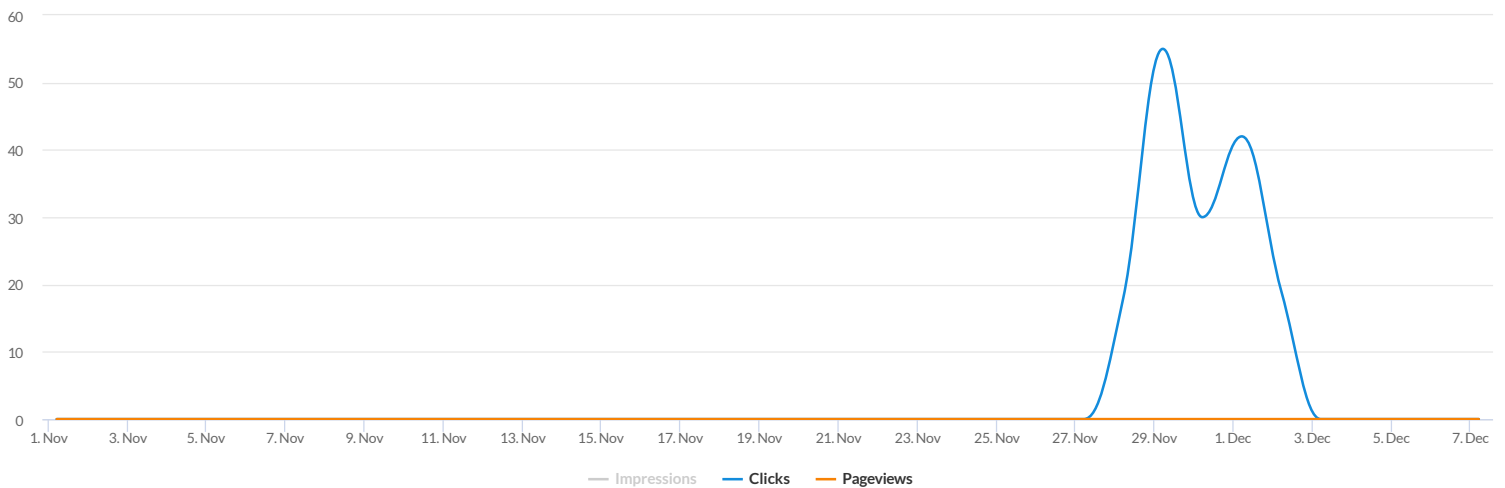

IMPRESSIONS

30,000

CLICKS

164

CTR

0.55%

DEVICE DELIVERY

CONNECTED TV

Impressions	4
Clicks	0
CTR	0.00%

DESKTOP

Impressions	2,581
Clicks	8
CTR	0.31%

PHONE

Impressions	21,190
Clicks	118
CTR	0.56%

TABLET

Impressions	6,225
Clicks	38
CTR	0.61%

DETAIL CAMPAIGN PERFORMANCE

	Impressions	Clicks	CTR	CTC	VTC	
11429 - CAR - Cyber Week - Float - 61723617	30,000	164	0.55%	0	0	
20605 - CAR - Cyber Week - Float Bar - 11429-2	30,000	164	0.55%	0	0	
Cape Air Cyber Float Bar	30,000	164	0.55%	0	0	view ad

AUDIENCE

CREATIVE PERFORMANCE

Creative Name	Impressions	Clicks	CTR
Cape Air Cyber Float Bar	30,000	164	0.55%