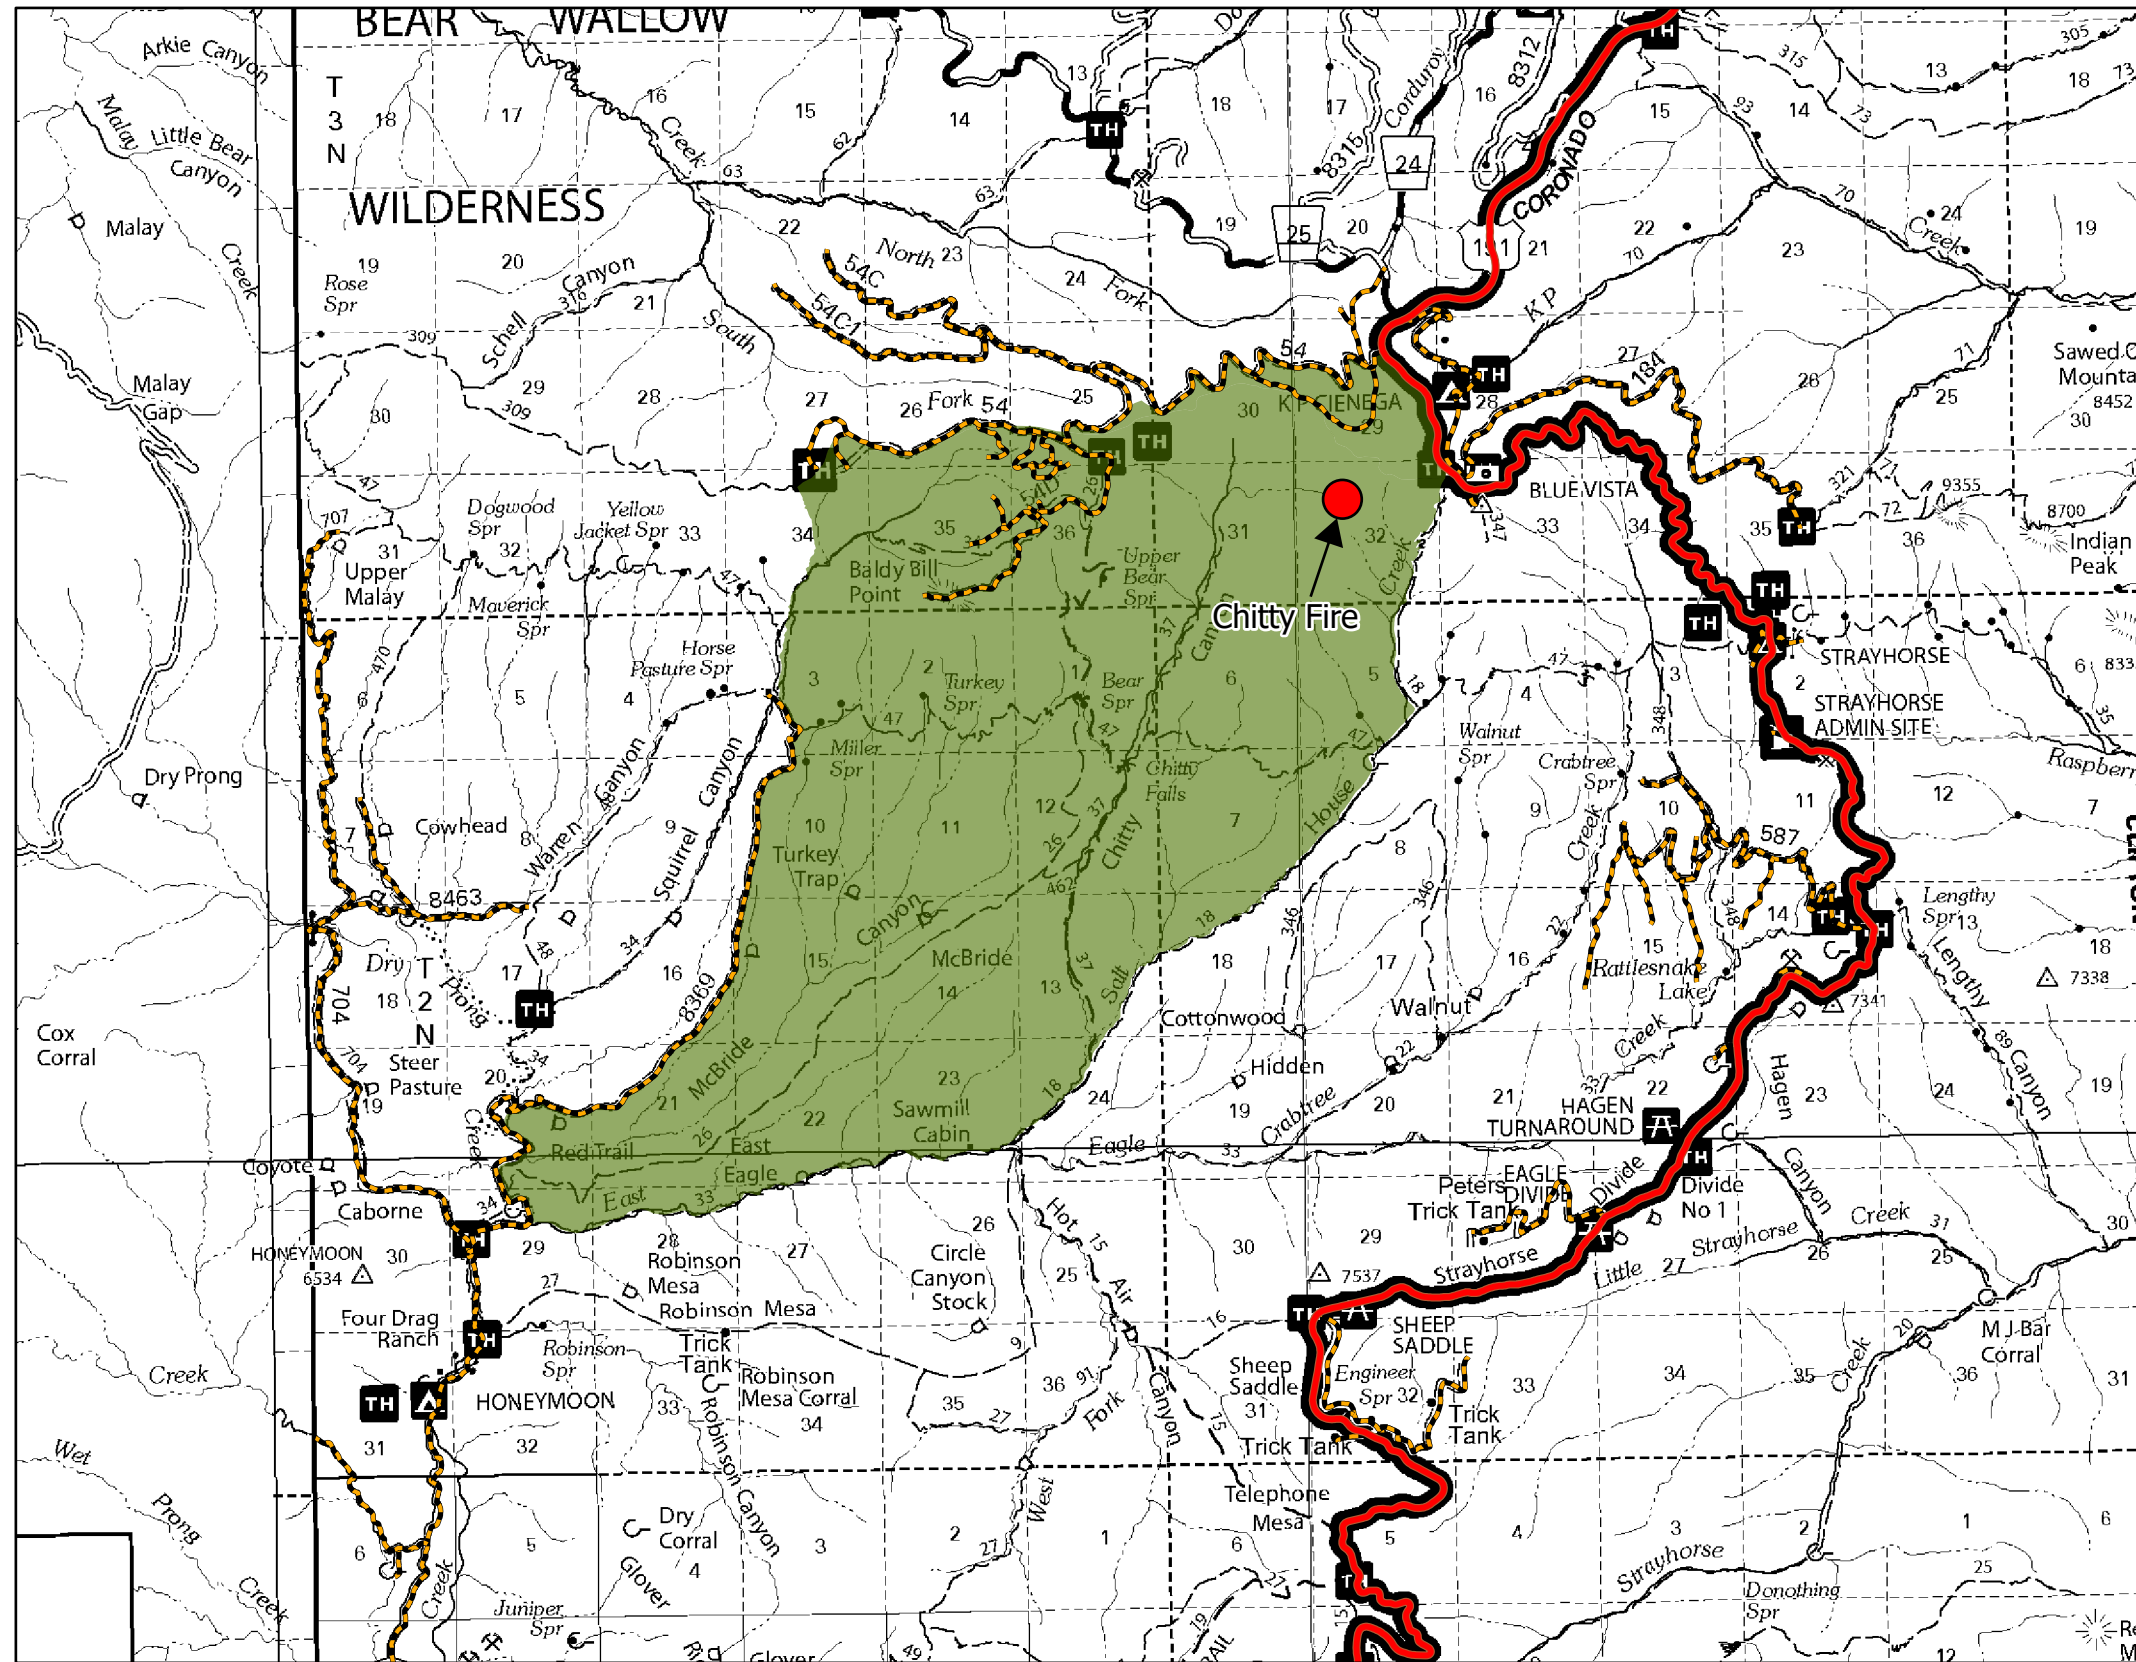

Apache-Sitgreaves NF's - Clifton Ranger District

Chitty Fire Location

Map Legend

- Forest Roads (FR)
- HWY 191
- East Eagle Rx

USDA is an equal opportunity provider, employer and lender. This product is reproduced from geospatial information prepared by the USDA Forest Service. Geospatial information and Geographic Information Systems (GIS) product accuracy may vary. Using GIS products for purposes other than those for which they were created may yield inaccurate or misleading results. USDA Forest Service reserves the right to correct, update, modify or replace GIS products without notification.