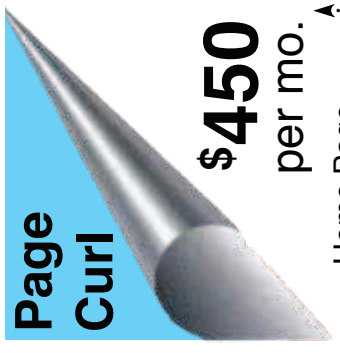

Page Curl

$450 per mo.

Home Page - Only One Available

Microbar

$25 per mo.

(88x31)