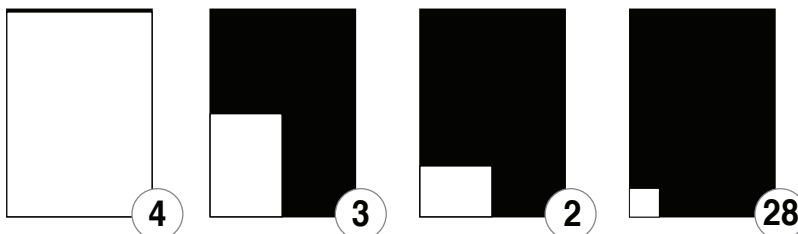

save over \$1,400

3 business builder ADVANTAGE \$2100 per mo.

Includes
 1 full page
 2 half pages
 2 quarter pages
 28 buttons
 retail value: over \$4,100

save over \$2,000

4 business builder ELITE \$2400 per mo.