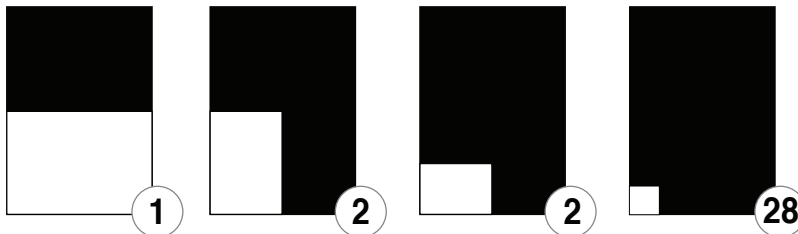

2 business builder PLUS $1600 per mo.

Includes
1 half page
2 quarter pages
2 eight pages
28 buttons
retail value: over $2,400

save over $1,400