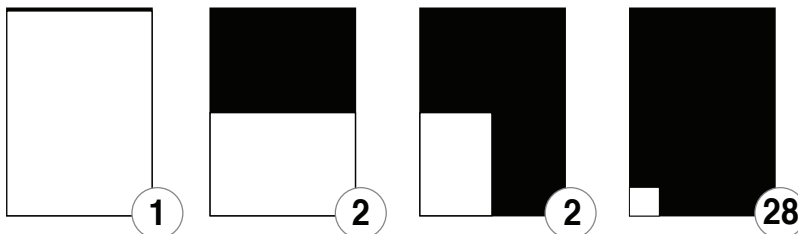

3 business builder ADVANTAGE $2100 per mo.

Includes
1 full page
2 half pages
2 quarter pages
28 buttons
retail value: over $4,100

save over $2,000