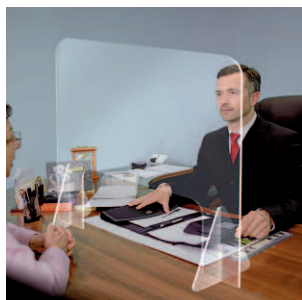

866-588-6300

COVID-19 Safety Signs

Many different signs and styles

Sneeze Guards

Pre-Made & Custom Sizes Available
Desktop/Sales Countertops

Dividers

Pre-Made & Custom Sizes Available
School/Daycare
Lunch Table Dividers

Dividers on Casters

Work Station Dividers

Hanging
Dividers

Protective Equipment

Facemask/Protective Faceshields

Sanitizer • Gloves • Eyewear

MANY BUSINESS TYPES ARE USING OUR SNEEZE GUARDS AND DIVIDERS

- Medical Offices
- Retail Stores
- Car Dealerships
- Law Offices
- Restaurants
- Conference Areas
- Police Stations
- Municipalities
- Barber Shops
- Bowling Alleys
- Golf Courses
- Real Estate Offices
- Insurance Offices
- Hospitals
- Schools
- Gas Stations