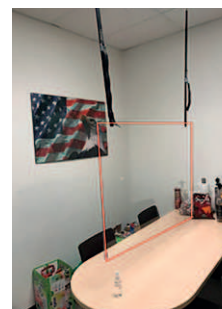

866-588-6300

COVID-19 Safety Signs

Many different signs and styles

Sneeze Guards

Pre-Made & Custom Sizes Available
Desktop/Sales Countertops

Dividers

Pre-Made & Custom Sizes Available
School/Daycare
Lunch Table Dividers

Dividers on Casters

Work Station Dividers

Hanging
Dividers

Protective Equipment

Facemask/Protective Faceshields

Sanitizer • Gloves • Eyewear

MANY BUSINESS TYPES ARE USING OUR SNEEZE GUARDS AND DIVIDERS

- Medical Offices
- Retail Stores
- Car Dealerships
- Law Offices
- Restaurants
- Conference Areas
- Police Stations
- Municipalities
- Barber Shops
- Bowling Alleys
- Golf Courses
- Real Estate Offices
- Insurance Offices
- Hospitals
- Schools
- Gas Stations