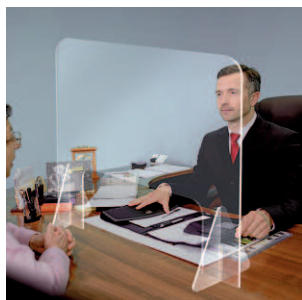

866-588-6300

COVID-19 Safety Signs

Many different signs and styles

Sneeze Guards

Pre-Made & Custom Sizes Available

Desktop/Sales Countertops

Dividers

Pre-Made & Custom Sizes Available