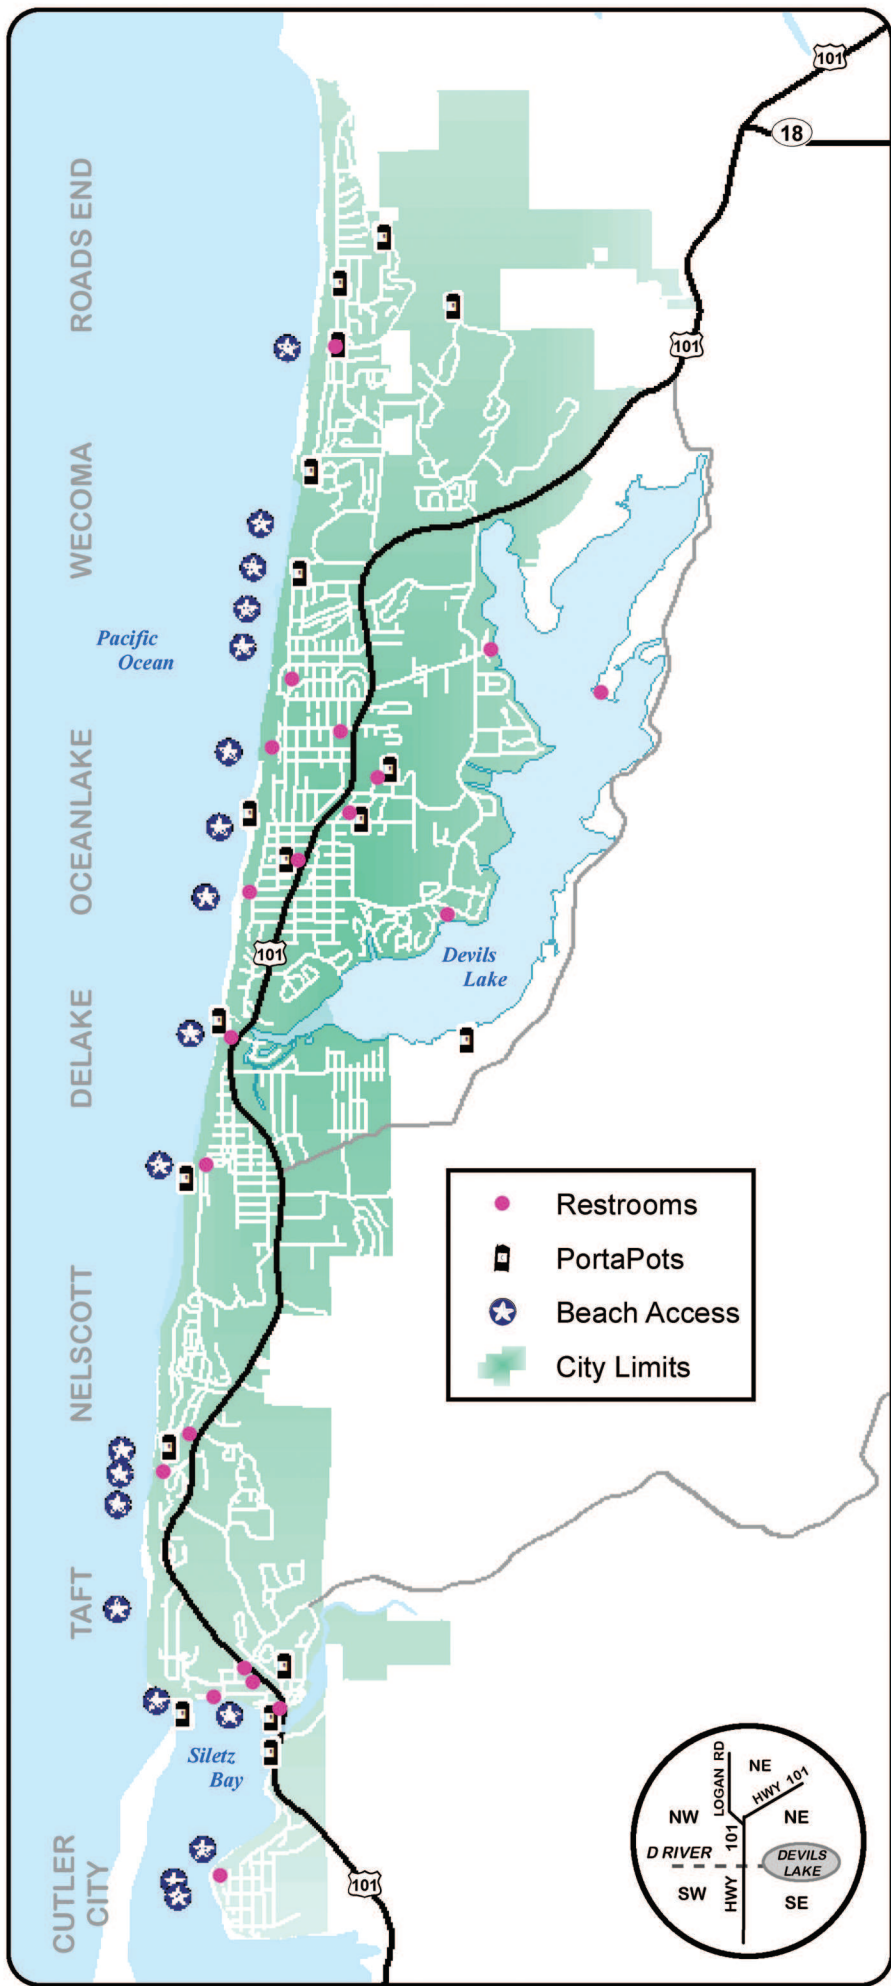

Total Solar Eclipse Aug 21, 2017

Beach Access Points/ Restroom Facilities

Lincoln City is excited to welcome large numbers of guests during the weekend leading up to the Monday solar eclipse. We hope you find your stay a safe and happy one.

You should have good viewing of the eclipse from most locations since the sun will be high in the sky to the east during the the entire 2 hour eclipse.

Lincoln City is host to permanent restroom facilities throughout town, but we have added many extra portapots for this event. We highly suggest you use the facilities at your host location before heading out, but know that you will find needed facilities if/when you need them.

- Plan to walk whenever possible
- Watch from where you are staying, or nearby, if you can
- Avoid blocking roads for other traffic/emergency vehicles
- Avoid left turns onto or off of Hwy 101 except at signaled intersections, and be patient
- Viewing will be to the east, high in the sky.
- Make sure to use eclipse glasses when looking at the sun
- Keep a close eye on small children - accidents only takes a moment . . .