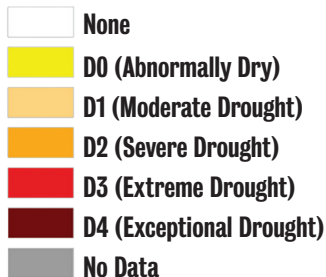

U.S. Drought Monitor
Minnesota

August 10, 2021

(Released: Thurs. August 12, 2021)

Valid 8 a.m. EDT

Intensity:

The Drought Monitor focuses on broad-scale conditions. Local conditions may vary. For more information on the Drought Monitor, go to <https://droughtmonitor.unl.edu/About.aspx>