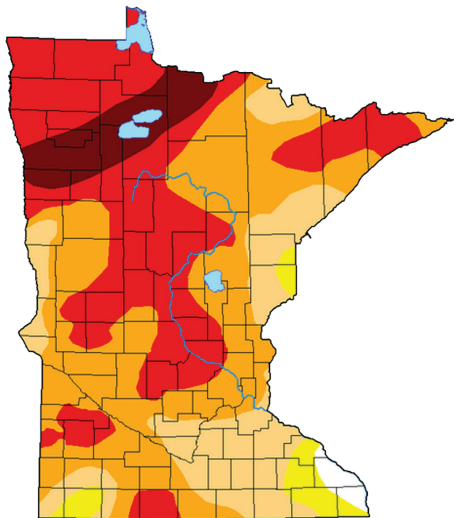

U.S. Drought Monitor
Minnesota

August 10, 2021

(Released: Thurs. August 12, 2021)

Valid 8 a.m. EDT

Intensity:

The Drought Monitor focuses on broad-scale conditions. Local conditions may vary. For more information on the Drought Monitor, go to <https://droughtmonitor.unl.edu/About.aspx>