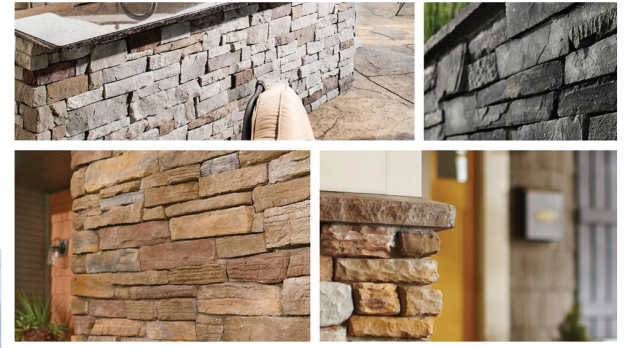

CRW Home Center

313 Martha St., Punxsutawney • (814) 938-3850

crw.doitbest.com 

MASTIC[®]
by  Ply Gem

Pacific Wave

**Lumber • Hardwood
Siding • Roofing
Flooring • Doors
Windows
Kitchen &
Bath Cabinetry**

Evergreen Mist