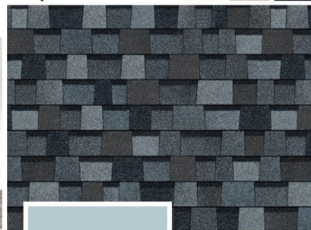

CRW Home Center

313 Martha St., Punxsutawney • (814) 938-3850

crw.doitbest.com 

MASTIC[®]
by  Ply Gem

Pacific Wave

**Lumber • Hardwood
Siding • Roofing
Flooring • Doors
Windows
Kitchen &
Bath Cabinetry**

Evergreen Mist